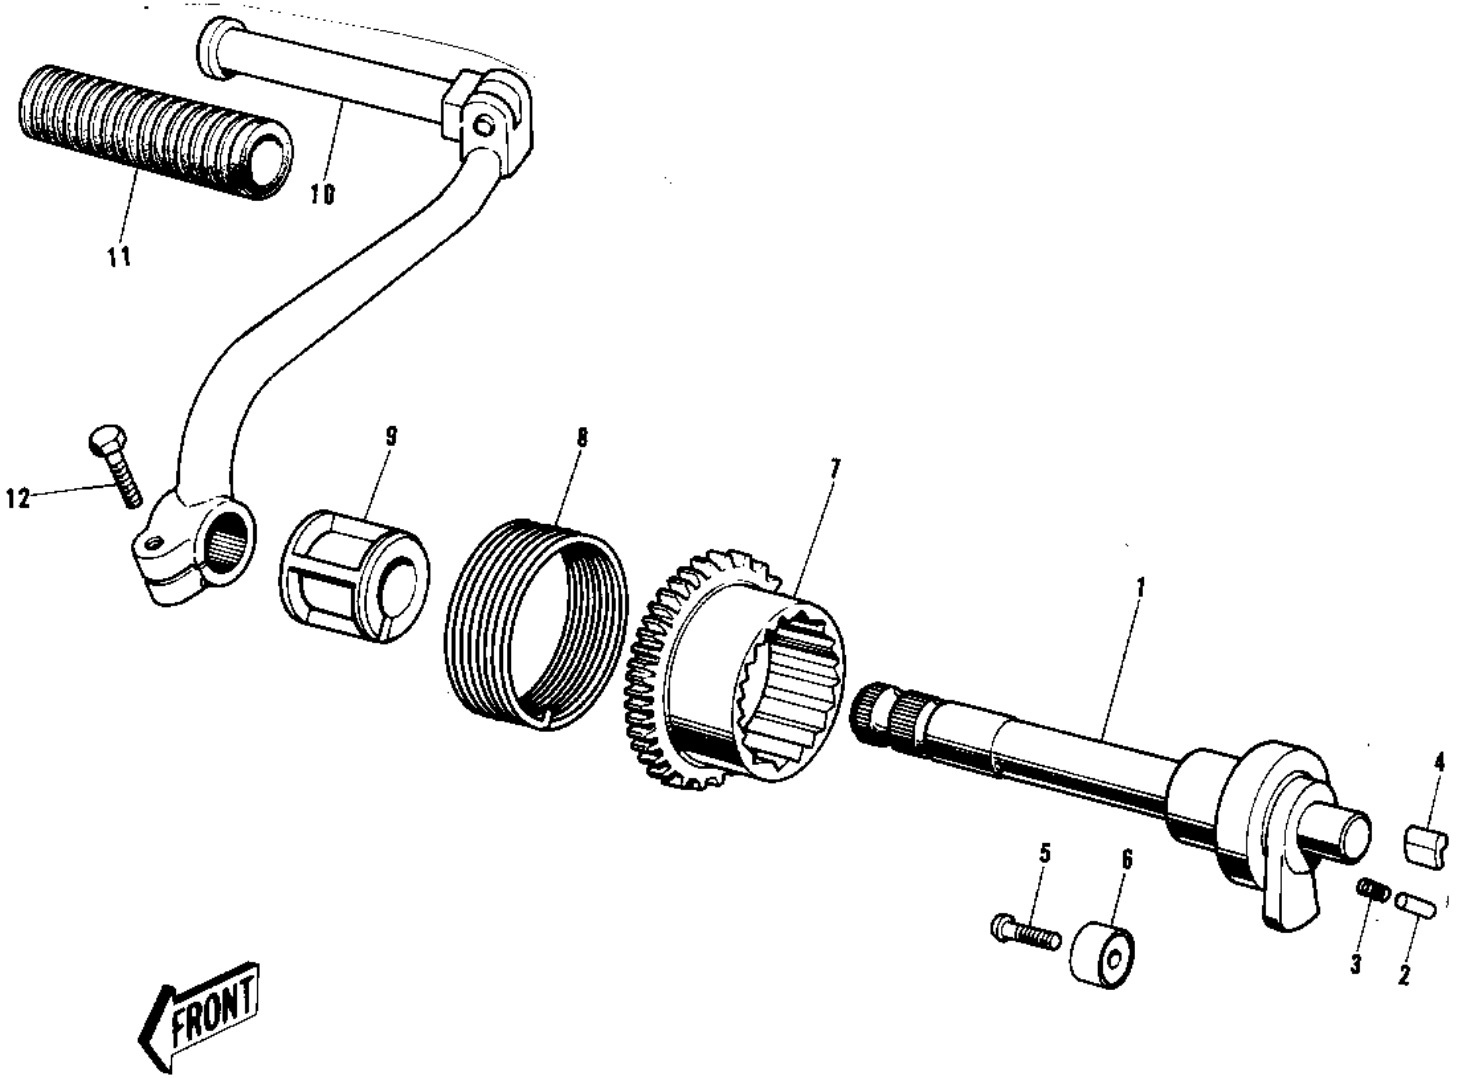

1973 G5-A PARTS DIAGRAM

KICKSTARTER MECHANISM ('74-'75 B/C)

1973 G5-A PARTS LIST

KICKSTARTER MECHANISM ('74-'75 B/C)

ITEM NAME	PART NUMBER	QUANTITY
SHAFT-KICK (Ref # 1)	13066-1022	
P/N,KICKSTARTER PAWL (Ref # 2)	92043-013	
SPRING KICK PAWL (Ref # 3)	92081-014	
PAWL KICKSTARTER (Ref # 4)	13069-005	
SCREW CNTSNK HD 6X20 (Ref # 5)	221B0620	
STOPPER KICKSTARTER (Ref # 6)	13072-003	
GEAR KICKSTARTER (Ref # 7)	13068-007	
SPRING KICKSTARTER (Ref # 8)	92083-004	
GUIDE KICK SPRING (Ref # 9)	13070-003	
PEDAL, KICKSTARTER (Ref # 10)	13064-007	
PEDAL, KICKSTARTER (Ref # 10)	13064-007	
RUBBER KICK PEDAL (Ref # 11)	13063-002	
BOLT-SMALL-UPSET 8X25 (Ref # 12)	115G0825	