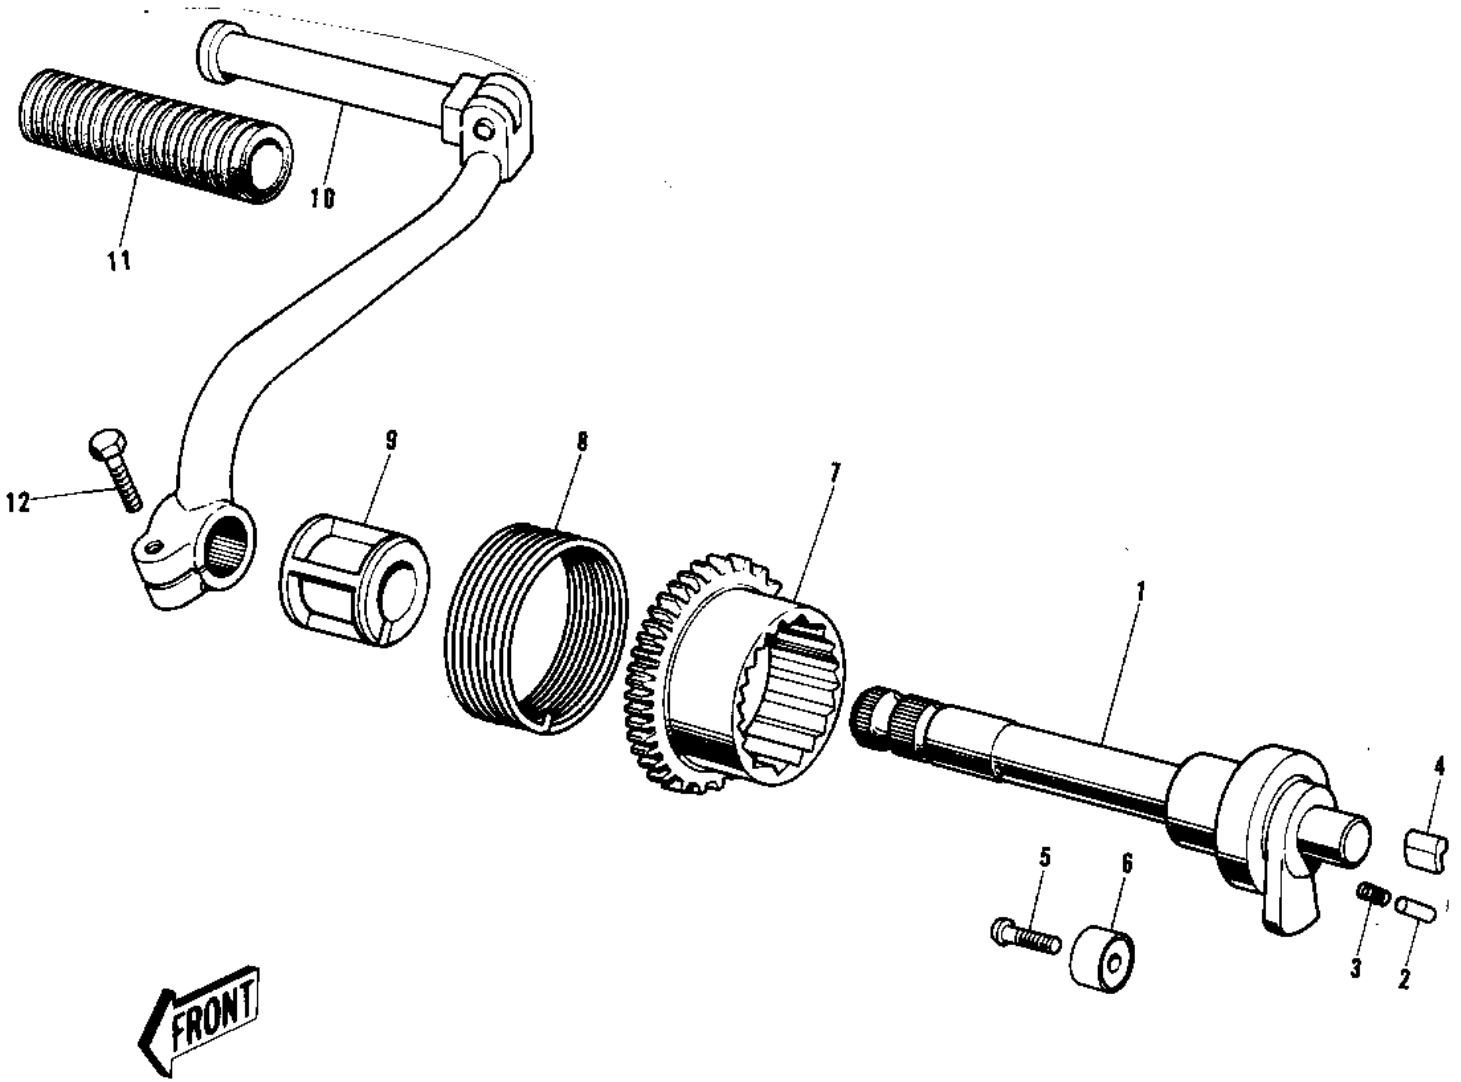

1974 G5-B PARTS DIAGRAM

KICKSTARTER MECHANISM ('74-'75 B/C)

1974 G5-B PARTS LIST

KICKSTARTER MECHANISM ('74-'75 B/C)

ITEM NAME	PART NUMBER	QUANTITY
SHAFT-KICK (Ref # 1)	13066-1022	
P/N,KICKSTARTER PAWL (Ref # 2)	92043-013	
SPRING KICK PAWL (Ref # 3)	92081-014	
PAWL KICKSTARTER (Ref # 4)	13069-005	
SCREW CNTSNK HD 6X20 (Ref # 5)	221B0620	
STOPPER KICKSTARTER (Ref # 6)	13072-003	
GEAR KICKSTARTER (Ref # 7)	13068-007	
SPRING KICKSTARTER (Ref # 8)	92083-004	
GUIDE KICK SPRING (Ref # 9)	13070-003	
PEDAL, KICKSTARTER (Ref # 10)	13064-007	
PEDAL, KICKSTARTER (Ref # 10)	13064-007	
RUBBER KICK PEDAL (Ref # 11)	13063-002	
BOLT-SMALL-UPSET 8X25 (Ref # 12)	115G0825	