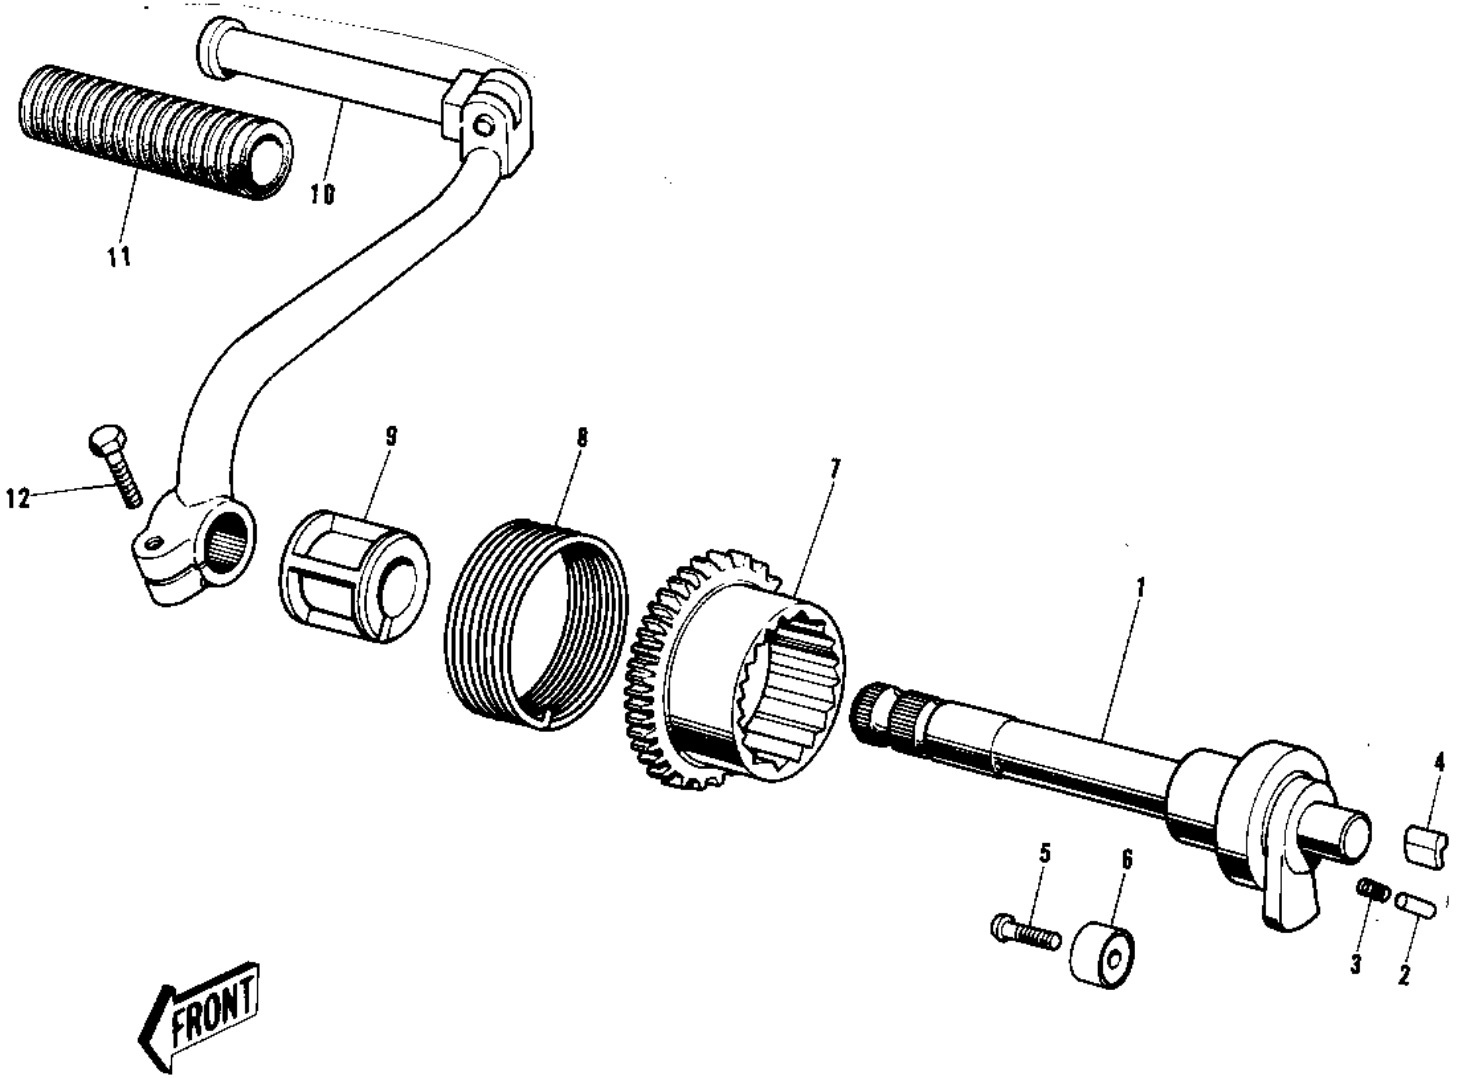

1974 G5-B PARTS DIAGRAM

KICKSTARTER MECHANISM ('74-'75 B/C)

1974 G5-B PARTS LIST

KICKSTARTER MECHANISM ('74-'75 B/C)

ITEM NAME	PART NUMBER	QUANTITY
SHAFT-KICK (Ref # 1)	13066-1022	
P/N,KICKSTARTER PAWL (Ref # 2)	92043-013	
SPRING KICK PAWL (Ref # 3)	92081-014	
PAWL KICKSTARTER (Ref # 4)	13069-005	
SCREW CNTSNK HD 6X20 (Ref # 5)	221B0620	
STOPPER KICKSTARTER (Ref # 6)	13072-003	
GEAR KICKSTARTER (Ref # 7)	13068-007	
SPRING KICKSTARTER (Ref # 8)	92083-004	
GUIDE KICK SPRING (Ref # 9)	13070-003	
PEDAL, KICKSTARTER (Ref # 10)	13064-007	
PEDAL, KICKSTARTER (Ref # 10)	13064-007	
RUBBER KICK PEDAL (Ref # 11)	13063-002	
BOLT-SMALL-UPSET 8X25 (Ref # 12)	115G0825	