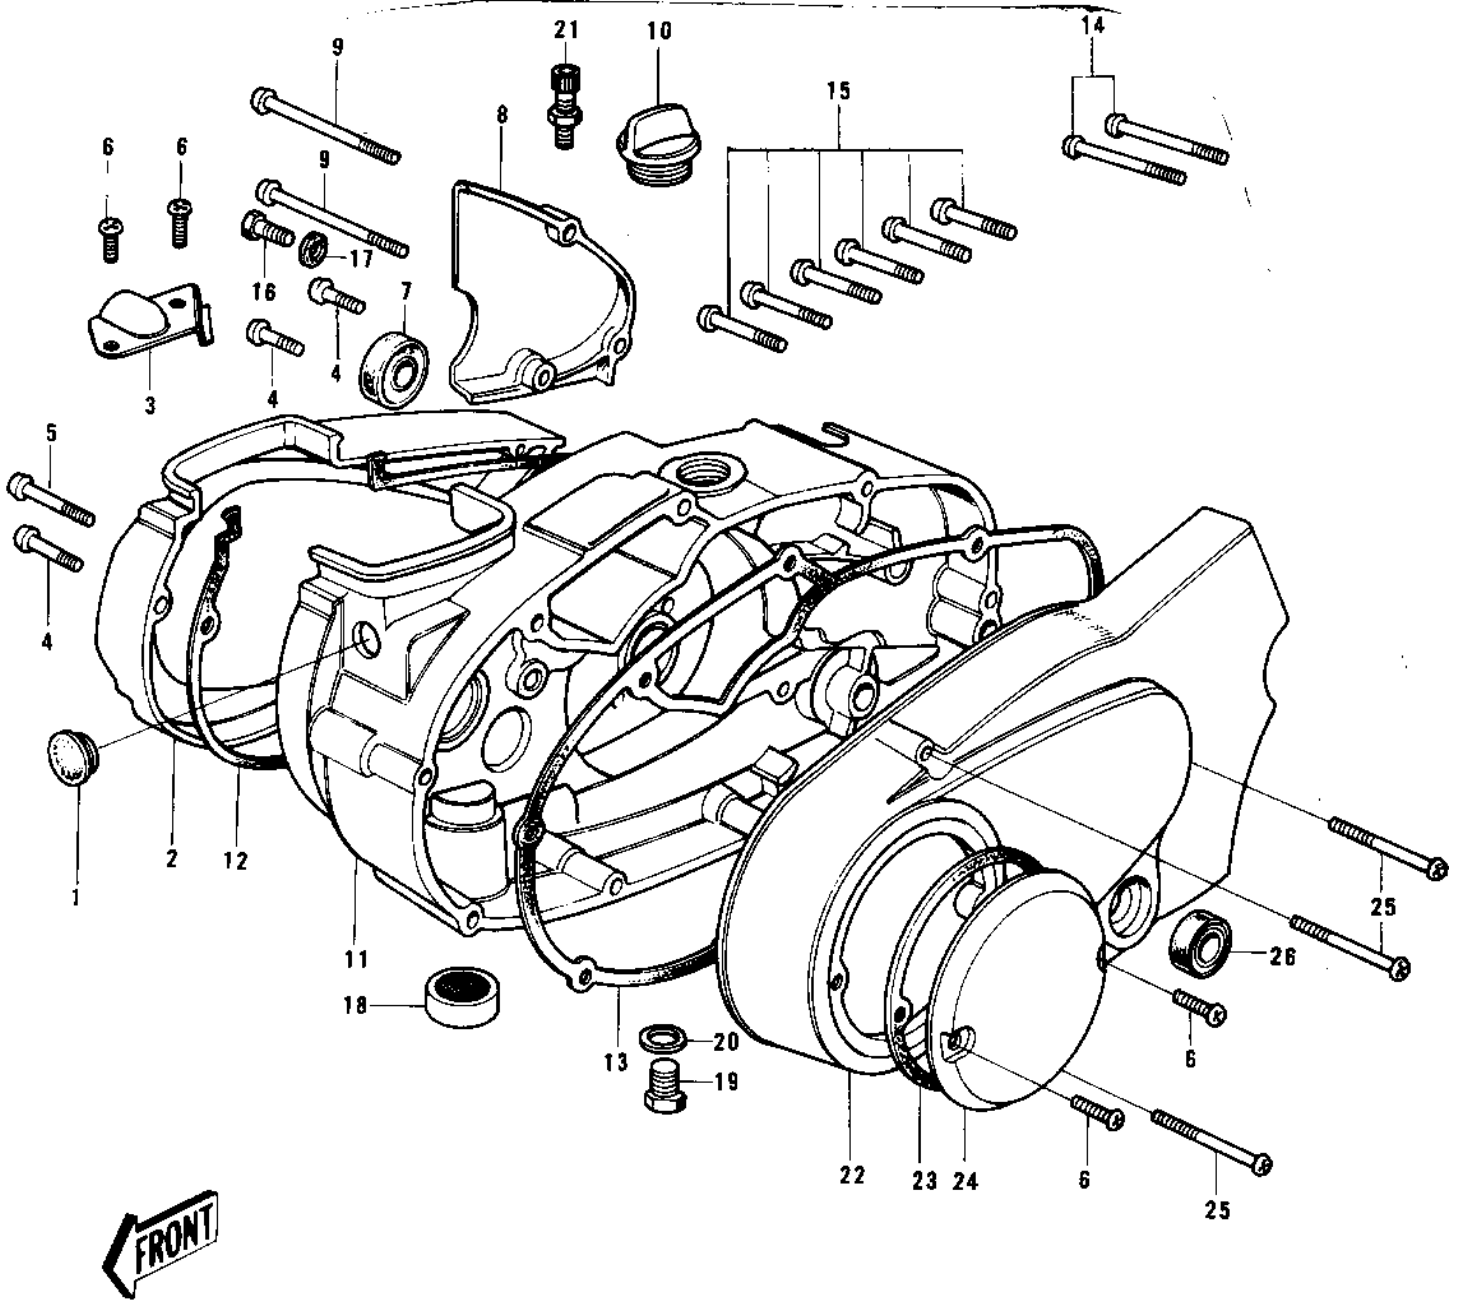

1972 G5 PARTS DIAGRAM

ENGINE COVERS ('74-'75 B/C)

1972 G5 PARTS LIST

ENGINE COVERS ('74-'75 B/C)

ITEM NAME	PART NUMBER	QUANTITY
CAP CARB MOUNT HOLE (Ref # 1)	14039-001	1
COVER,CARB BARREL (Ref # 2)	14030-1005	1
COVER,CLUTCH CABLE (Ref # 3)	14025-1137	1
SCREW PAN HEAD 6X20 (Ref # 4)	220B0620	3
SCREW PAN HEAD 6X35 (Ref # 5)	220B0635	1
SCREW PAN HEAD 6X12 (Ref # 6)	220B0612	4
OIL SEAL TB14257 (Ref # 7)	653B142507	1
COVER,OIL PUMP,BUFF (Ref # 8)	14030-050-80	1
SCREW PAN HEAD 6X75 (Ref # 9)	220B0675	2
FILLER,OIL (Ref # 10)	16115-018	1
COVER,R.H,ENG,BARREL (Ref # 11)	14032-1017	1
GASKET,CARBURETOR COV (Ref # 12)	11060-1201	1
GASKET,CLUTCH COVER (Ref # 13)	11060-1198	1
SCREW PAN HEAD 6X45 (Ref # 14)	220B0645	2
SCREW PAN HEAD 6X30 (Ref # 15)	220B0630	6
BOLT,HEX HEAD,6X14 (Ref # 16)	92001-121	1
WASHER OIL PUMP BANJO (Ref # 17)	92022-077	1
DRAIN,FUEL (Ref # 18)	16116-006	1
PLUG OIL DRAIN (Ref # 19)	92067-001	1
GASKET CHECK VALVE (Ref # 20)	92065-058	1
ADJUSTER,CABLE (Ref # 21)	16002-012	1
COVER,GENERATOR (Ref # 22)	14031-1034	1
GASKET BREAKER COVER (Ref # 23)	14050-002	1
COVER-BRK POINT,CR (Ref # 24)	14027-007-79	1
SCREW PAN HEAD 6X40 (Ref # 25)	220B0640	3
SEAL-OIL (Ref # 26)	92049-1249	1