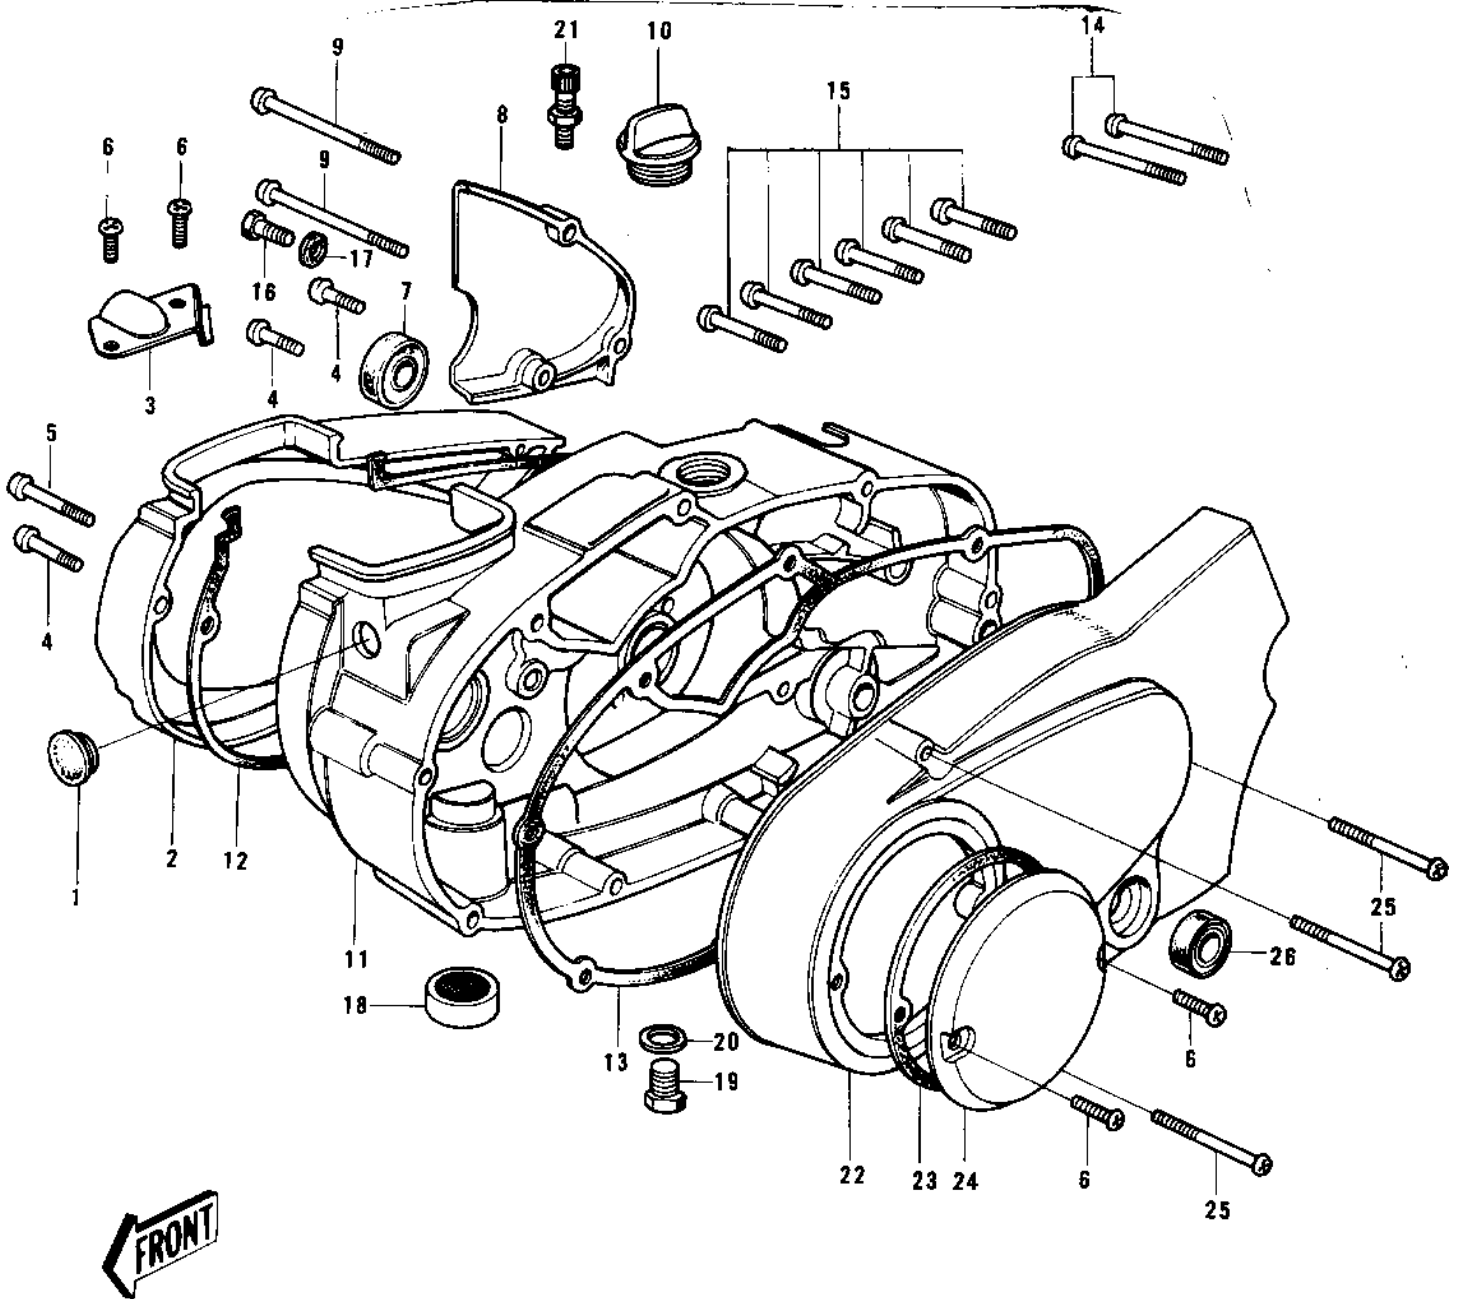

1973 G5-A PARTS DIAGRAM

ENGINE COVERS (74-'75 B/C)

1973 G5-A PARTS LIST

ENGINE COVERS ('74-'75 B/C)

ITEM NAME	PART NUMBER	QUANTITY
CAP CARB MOUNT HOLE (Ref # 1)	14039-001	
COVER,CARB BARREL (Ref # 2)	14030-1005	
COVER,CLUTCH CABLE (Ref # 3)	14025-1137	
SCREW PAN HEAD 6X20 (Ref # 4)	220B0620	
SCREW PAN HEAD 6X35 (Ref # 5)	220B0635	
SCREW PAN HEAD 6X12 (Ref # 6)	220B0612	
OIL SEAL TB14257 (Ref # 7)	653B142507	
COVER,OIL PUMP,BUFF (Ref # 8)	14030-050-80	
SCREW PAN HEAD 6X75 (Ref # 9)	220B0675	
FILLER,OIL (Ref # 10)	16115-018	
COVER,R.H,ENG,BARREL (Ref # 11)	14032-1017	
GASKET,CARBURETOR COV (Ref # 12)	11060-1201	
GASKET,CLUTCH COVER (Ref # 13)	11060-1198	
SCREW PAN HEAD 6X45 (Ref # 14)	220B0645	
SCREW PAN HEAD 6X30 (Ref # 15)	220B0630	
BOLT,HEX HEAD,6X14 (Ref # 16)	92001-121	
WASHER OIL PUMP BANJO (Ref # 17)	92022-077	
DRAIN,FUEL (Ref # 18)	16116-006	
PLUG OIL DRAIN (Ref # 19)	92067-001	
GASKET CHECK VALVE (Ref # 20)	92065-058	
ADJUSTER,CABLE (Ref # 21)	16002-012	
COVER,GENERATOR (Ref # 22)	14031-1034	
GASKET BREAKER COVER (Ref # 23)	14050-002	
COVER-BRK POINT,CR (Ref # 24)	14027-007-79	
SCREW PAN HEAD 6X40 (Ref # 25)	220B0640	
SEAL-OIL (Ref # 26)	92049-1249	