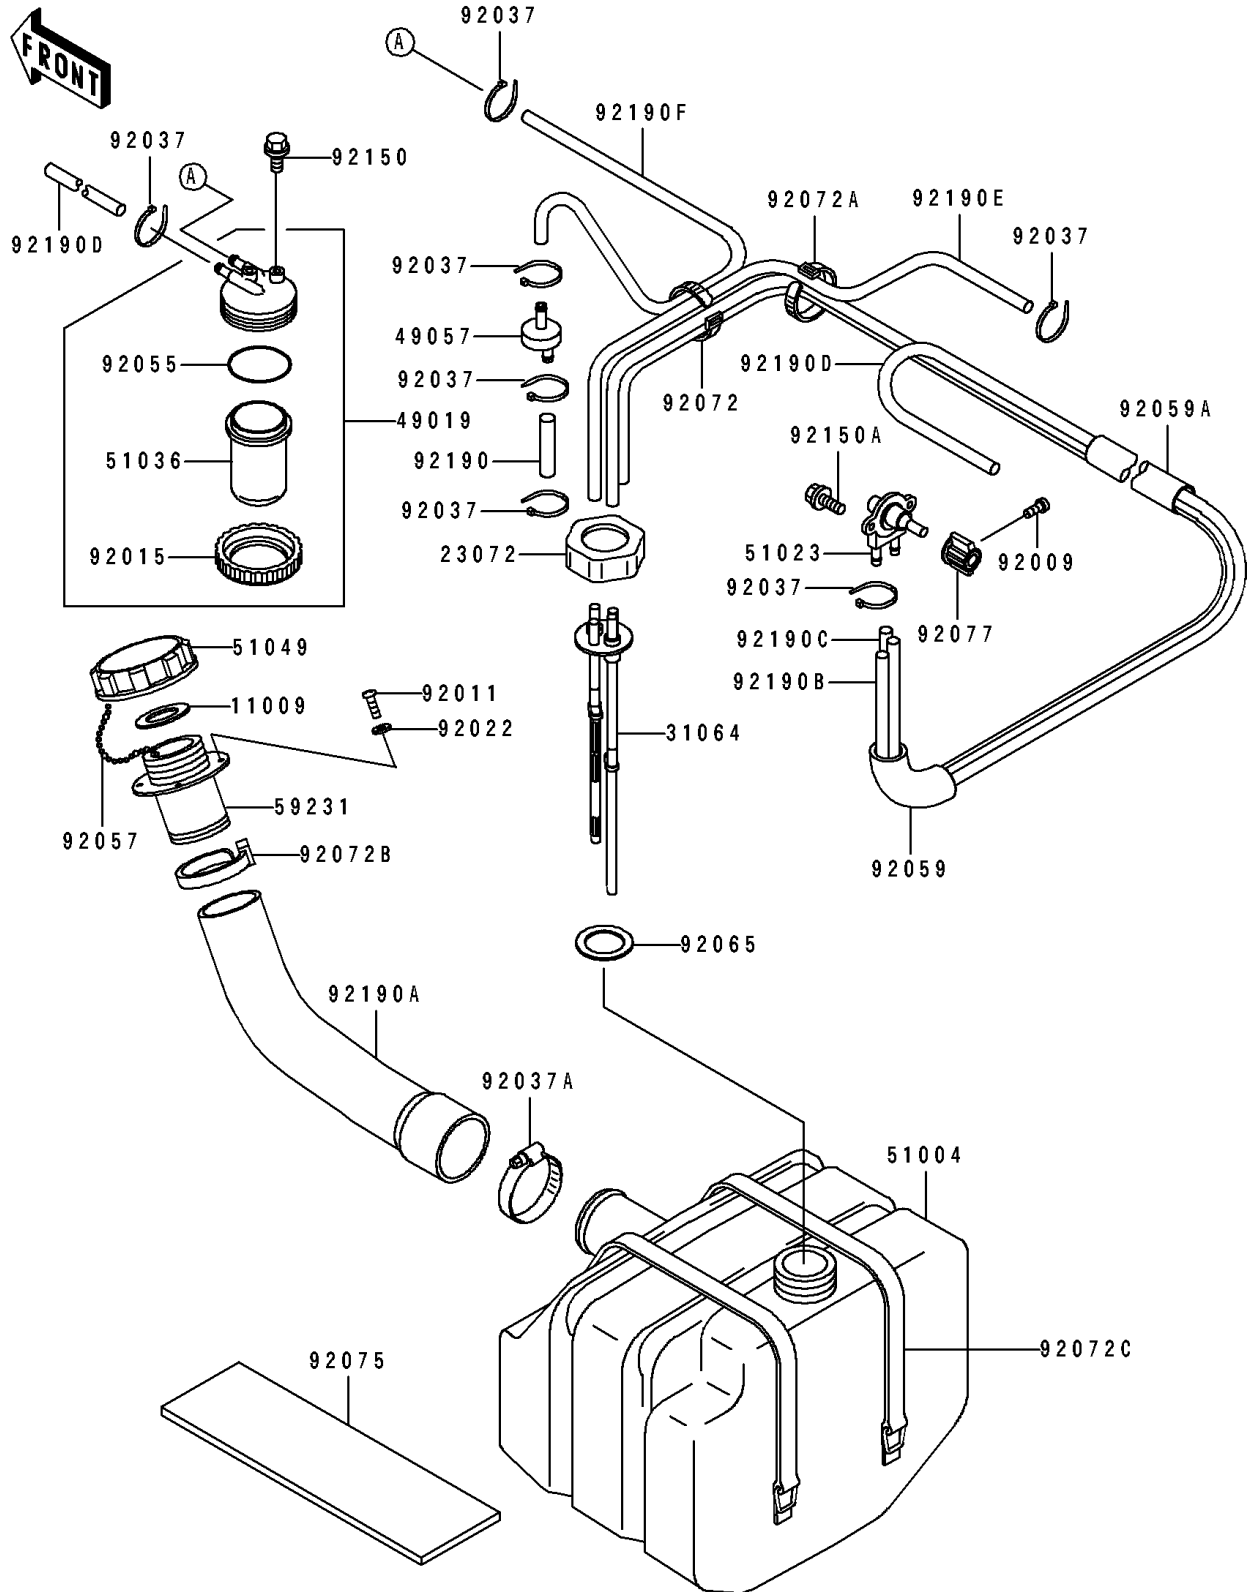

1991 550 SX PARTS DIAGRAM

Fuel Tank

F3173

1991 550 SX PARTS LIST

Fuel Tank

ITEM NAME	PART NUMBER	QUANTITY
GASKET,TANK CAP (Ref # 11009)	11009-3020	1
RETAINER (Ref # 23072)	23072-501	1
PIPE-COMP,FUEL (Ref # 31064)	31064-3719	1
FILTER-FUEL (Ref # 49019)	49019-3709	1
VALVE-RELIEF (Ref # 49057)	49057-3001	1
TANK-FUEL (Ref # 51004)	51004-3702	1
TAP-ASSY,FUEL (Ref # 51023)	51023-3712	1
CUP,FUEL FILTER (Ref # 51036)	51036-3702	1
CAP-TANK (Ref # 51049)	51049-3001	1
FILLER,FUEL TANK (Ref # 59231)	59231-3001	1
SCREW,4X8 (Ref # 92009)	92009-3729	1
SCREW (Ref # 92011)	92011-562	4
NUT,RING (Ref # 92015)	92015-3013	1
WASHER (Ref # 92022)	92022-563	4
CLAMP (Ref # 92037)	92037-1173	13
CLAMP (Ref # 92037A)	92037-3009	1
RING-O,FILTER CUP (Ref # 92055)	92055-3006	1
CHAIN,COVER,L=100 (Ref # 92057)	92057-3704	1
TUBE,GUARD (Ref # 92059)	92059-3008	1
TUBE,VINYL,22X350 (Ref # 92059A)	92059-3018	1
GASKET (Ref # 92065)	92065-504	1
BAND,L=123 (Ref # 92072)	92072-030	1
BAND,L=149 (Ref # 92072A)	92072-031	1
BAND,L=292.1 (Ref # 92072B)	92072-3509	1
BAND,FUEL TANK (Ref # 92072C)	92072-521	2
DAMPER,FUEL TANK (Ref # 92075)	92075-521	2
KNOB,FUEL TAP (Ref # 92077)	92077-503	1
BOLT,6X12 (Ref # 92150)	92150-3709	2
BOLT,5X16 (Ref # 92150A)	92150-3778	2

1991 550 SX PARTS LIST

Fuel Tank

ITEM NAME	PART NUMBER	QUANTITY
TUBE,5.8X10.8X55 (Ref # 92190)	92190-3765	1
TUBE,FUEL INLET (Ref # 92190A)	92190-3837	1
TUBE,"ON",5.8X10.8X1180 (Ref # 92190B)	92190-3851	1
TUBE,"RES",5.8X10.8X1180 (Ref # 92190C)	92190-3852	1
TUBE,5.8X10.8X860 (Ref # 92190D)	92190-3853	2
TUBE,"RETURN",7X12X660 (Ref # 92190E)	92190-3854	1
TUBE,5.8X10.8X370 (Ref # 92190F)	92190-3864	1