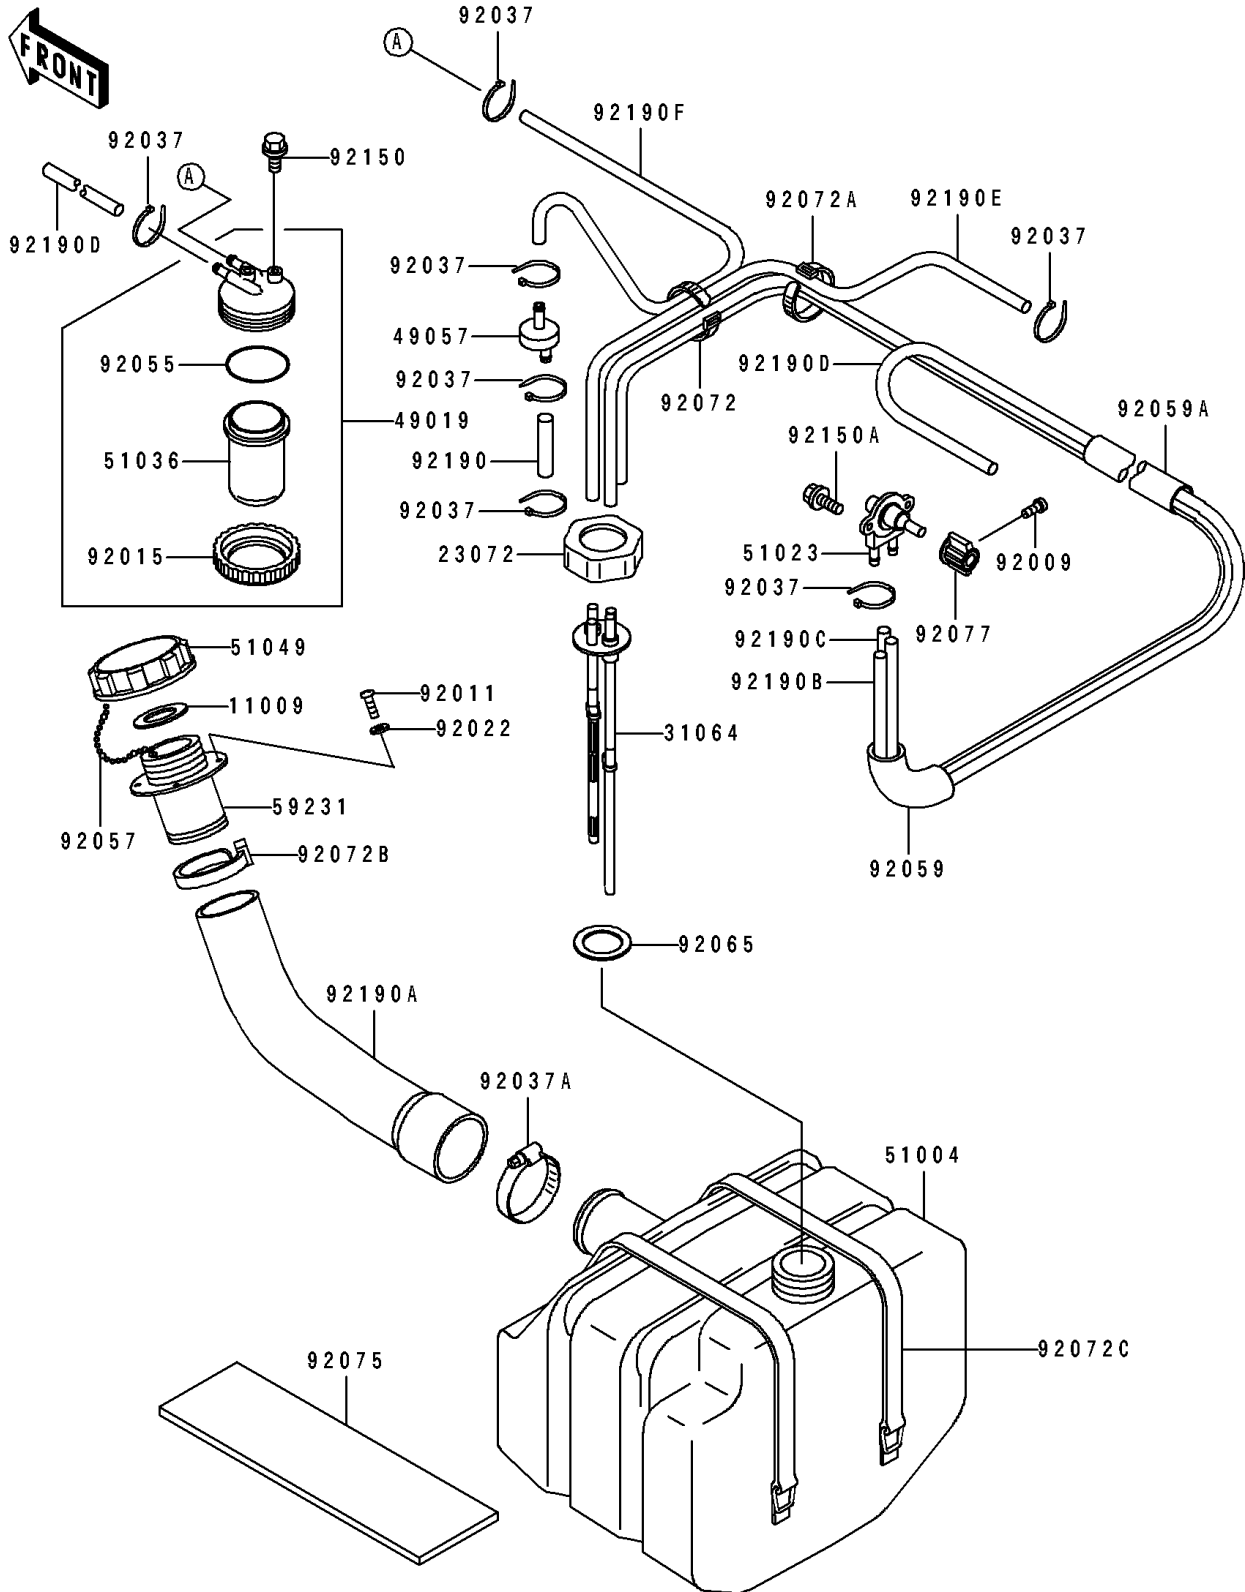

1992 550 SX PARTS DIAGRAM

Fuel Tank

F3173

1992 550 SX PARTS LIST

Fuel Tank

ITEM NAME	PART NUMBER	QUANTITY
GASKET,TANK CAP (Ref # 11009)	11009-3020	1
RETAINER (Ref # 23072)	23072-501	1
PIPE-COMP,FUEL (Ref # 31064)	31064-3719	1
FILTER-FUEL (Ref # 49019)	49019-3709	1
VALVE-RELIEF (Ref # 49057)	49057-3001	1
TANK-FUEL (Ref # 51004)	51004-3702	1
TAP-ASSY,FUEL (Ref # 51023)	51023-3712	1
CUP,FUEL FILTER (Ref # 51036)	51036-3702	1
CAP-TANK (Ref # 51049)	51049-3001	1
FILLER,FUEL TANK (Ref # 59231)	59231-3001	1
SCREW,4X8 (Ref # 92009)	92009-3729	1
SCREW (Ref # 92011)	92011-562	4
NUT,RING (Ref # 92015)	92015-3013	1
WASHER (Ref # 92022)	92022-563	4
CLAMP (Ref # 92037)	92037-1173	13
CLAMP (Ref # 92037A)	92037-3009	1
RING-O,FILTER CUP (Ref # 92055)	92055-3006	1
CHAIN,COVER,L=100 (Ref # 92057)	92057-3704	1
TUBE,GUARD (Ref # 92059)	92059-3008	1
TUBE,VINYL,22X350 (Ref # 92059A)	92059-3018	1
GASKET (Ref # 92065)	92065-504	1
BAND,L=123 (Ref # 92072)	92072-030	1
BAND,L=149 (Ref # 92072A)	92072-031	1
BAND,L=292.1 (Ref # 92072B)	92072-3509	1
BAND,FUEL TANK (Ref # 92072C)	92072-521	2
DAMPER,FUEL TANK (Ref # 92075)	92075-521	2
KNOB,FUEL TAP (Ref # 92077)	92077-503	1
BOLT,6X12 (Ref # 92150)	92150-3709	2
BOLT,5X16 (Ref # 92150A)	92150-3778	2

1992 550 SX PARTS LIST

Fuel Tank

ITEM NAME	PART NUMBER	QUANTITY
TUBE,5.8X10.8X55 (Ref # 92190)	92190-3765	1
TUBE,FUEL INLET (Ref # 92190A)	92190-3837	1
TUBE,"ON",5.8X10.8X1180 (Ref # 92190B)	92190-3851	1
TUBE,"RES",5.8X10.8X1180 (Ref # 92190C)	92190-3852	1
TUBE,5.8X10.8X860 (Ref # 92190D)	92190-3853	2
TUBE,"RETURN",7X12X660 (Ref # 92190E)	92190-3854	1
TUBE,5.8X10.8X370 (Ref # 92190F)	92190-3864	1