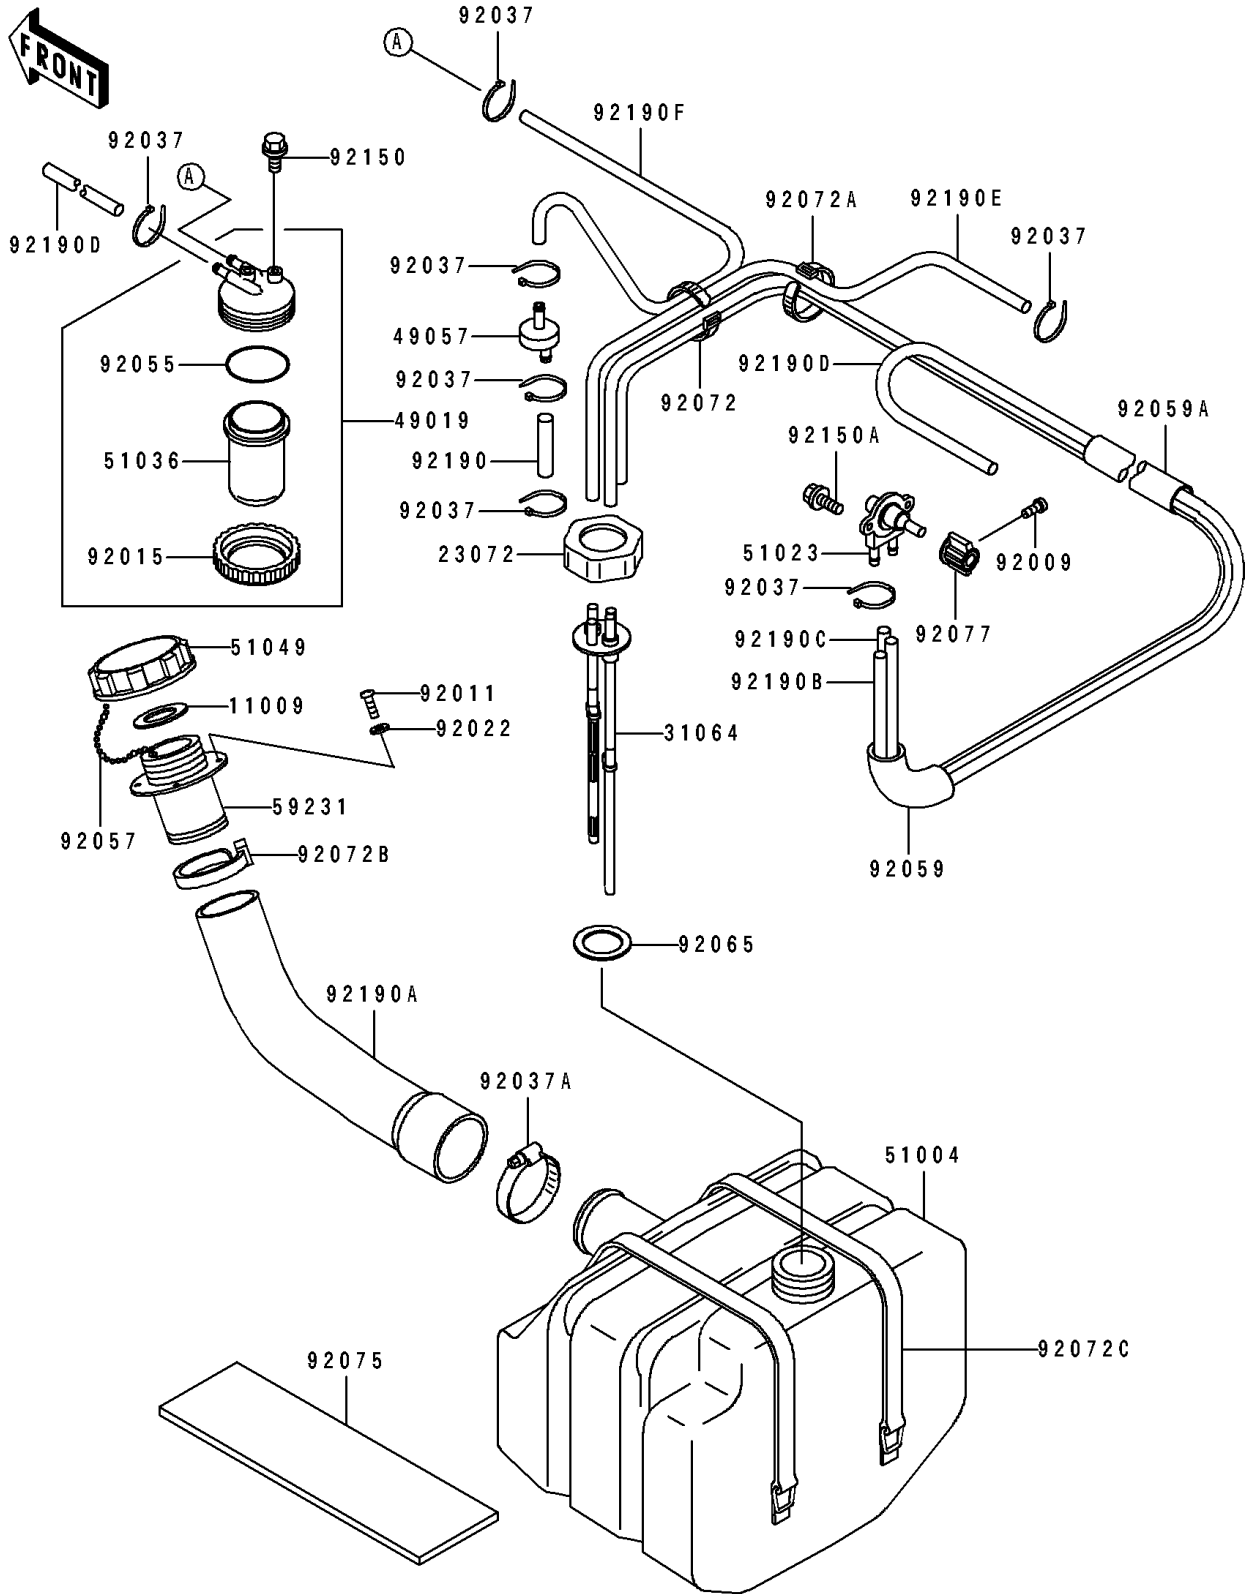

1993 550 SX PARTS DIAGRAM

Fuel Tank

F3173

1993 550 SX PARTS LIST

Fuel Tank

ITEM NAME	PART NUMBER	QUANTITY
GASKET,TANK CAP (Ref # 11009)	11009-3020	1
RETAINER (Ref # 23072)	23072-501	1
PIPE-COMP,FUEL (Ref # 31064)	31064-3719	1
FILTER-FUEL (Ref # 49019)	49019-3709	1
VALVE-RELIEF (Ref # 49057)	49057-3001	1
TANK-FUEL (Ref # 51004)	51004-3702	1
TAP-ASSY,FUEL (Ref # 51023)	51023-3712	1
CUP,FUEL FILTER (Ref # 51036)	51036-3702	1
CAP-TANK (Ref # 51049)	51049-3001	1
FILLER,FUEL TANK (Ref # 59231)	59231-3001	1
SCREW,4X8 (Ref # 92009)	92009-3729	1
SCREW (Ref # 92011)	92011-562	4
NUT,RING (Ref # 92015)	92015-3013	1
WASHER (Ref # 92022)	92022-563	4
CLAMP (Ref # 92037)	92037-1173	13
CLAMP (Ref # 92037A)	92037-3009	1
RING-O,FILTER CUP (Ref # 92055)	92055-3006	1
CHAIN,COVER,L=100 (Ref # 92057)	92057-3704	1
TUBE,GUARD (Ref # 92059)	92059-3008	1
TUBE,VINYL,22X350 (Ref # 92059A)	92059-3018	1
GASKET (Ref # 92065)	92065-504	1
BAND,L=123 (Ref # 92072)	92072-030	1
BAND,L=149 (Ref # 92072A)	92072-031	1
BAND,L=292.1 (Ref # 92072B)	92072-3509	1
BAND,FUEL TANK (Ref # 92072C)	92072-521	2
DAMPER,FUEL TANK (Ref # 92075)	92075-521	2
KNOB,FUEL TAP (Ref # 92077)	92077-503	1
BOLT,6X12 (Ref # 92150)	92150-3709	2
BOLT,5X16 (Ref # 92150A)	92150-3778	2

1993 550 SX PARTS LIST

Fuel Tank

ITEM NAME	PART NUMBER	QUANTITY
TUBE,5.8X10.8X55 (Ref # 92190)	92190-3765	1
TUBE,FUEL INLET (Ref # 92190A)	92190-3837	1
TUBE,"ON",5.8X10.8X1180 (Ref # 92190B)	92190-3851	1
TUBE,"RES",5.8X10.8X1180 (Ref # 92190C)	92190-3852	1
TUBE,5.8X10.8X860 (Ref # 92190D)	92190-3853	2
TUBE,"RETURN",7X12X660 (Ref # 92190E)	92190-3854	1
TUBE,5.8X10.8X370 (Ref # 92190F)	92190-3864	1