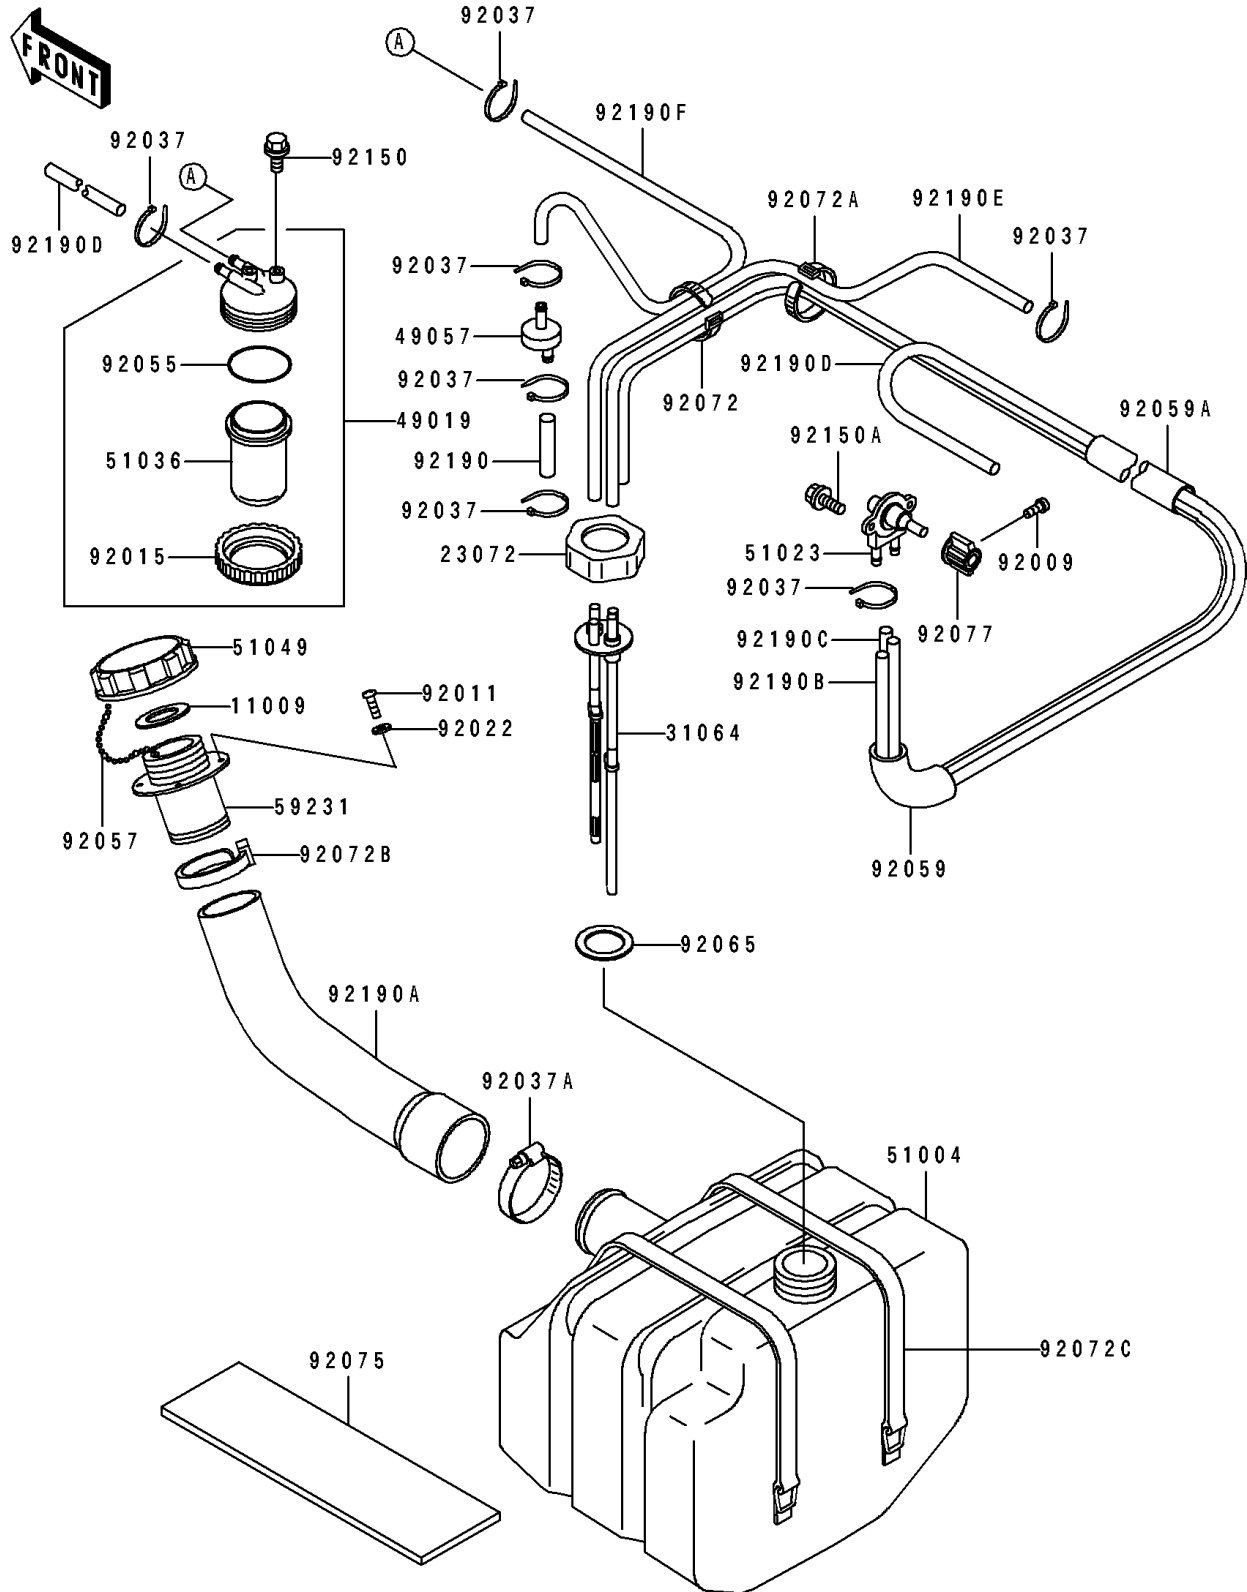

1994 550 SX PARTS DIAGRAM

Fuel Tank

F3173

1994 550 SX PARTS LIST

Fuel Tank

ITEM NAME	PART NUMBER	QUANTITY
GASKET,TANK CAP (Ref # 11009)	11009-3020	1
RETAINER (Ref # 23072)	23072-501	1
PIPE-COMP,FUEL (Ref # 31064)	31064-3719	1
FILTER-FUEL (Ref # 49019)	49019-3709	1
VALVE-RELIEF (Ref # 49057)	49057-3001	1
TANK-FUEL (Ref # 51004)	51004-3702	1
TAP-ASSY,FUEL (Ref # 51023)	51023-3712	1
CUP,FUEL FILTER (Ref # 51036)	51036-3702	1
CAP-TANK (Ref # 51049)	51049-3001	1
FILLER,FUEL TANK (Ref # 59231)	59231-3001	1
SCREW,4X8 (Ref # 92009)	92009-3729	1
SCREW (Ref # 92011)	92011-562	4
NUT,RING (Ref # 92015)	92015-3013	1
WASHER (Ref # 92022)	92022-563	4
CLAMP (Ref # 92037)	92037-1173	13
CLAMP (Ref # 92037A)	92037-3009	1
RING-O,FILTER CUP (Ref # 92055)	92055-3006	1
CHAIN,COVER,L=100 (Ref # 92057)	92057-3704	1
TUBE,GUARD (Ref # 92059)	92059-3008	1
TUBE,VINYL,22X350 (Ref # 92059A)	92059-3018	1
GASKET (Ref # 92065)	92065-504	1
BAND,L=123 (Ref # 92072)	92072-030	1
BAND,L=149 (Ref # 92072A)	92072-031	1
BAND,L=292.1 (Ref # 92072B)	92072-3509	1
BAND,FUEL TANK (Ref # 92072C)	92072-521	2
DAMPER,FUEL TANK (Ref # 92075)	92075-521	2
KNOB,FUEL TAP (Ref # 92077)	92077-503	1
BOLT,6X12 (Ref # 92150)	92150-3709	2
BOLT,5X16 (Ref # 92150A)	92150-3778	2

1994 550 SX PARTS LIST

Fuel Tank

ITEM NAME	PART NUMBER	QUANTITY
TUBE,5.8X10.8X55 (Ref # 92190)	92190-3765	1
TUBE,FUEL INLET (Ref # 92190A)	92190-3837	1
TUBE,"ON",5.8X10.8X1180 (Ref # 92190B)	92190-3851	1
TUBE,"RES",5.8X10.8X1180 (Ref # 92190C)	92190-3852	1
TUBE,5.8X10.8X860 (Ref # 92190D)	92190-3853	2
TUBE,"RETURN",7X12X660 (Ref # 92190E)	92190-3854	1
TUBE,5.8X10.8X370 (Ref # 92190F)	92190-3864	1