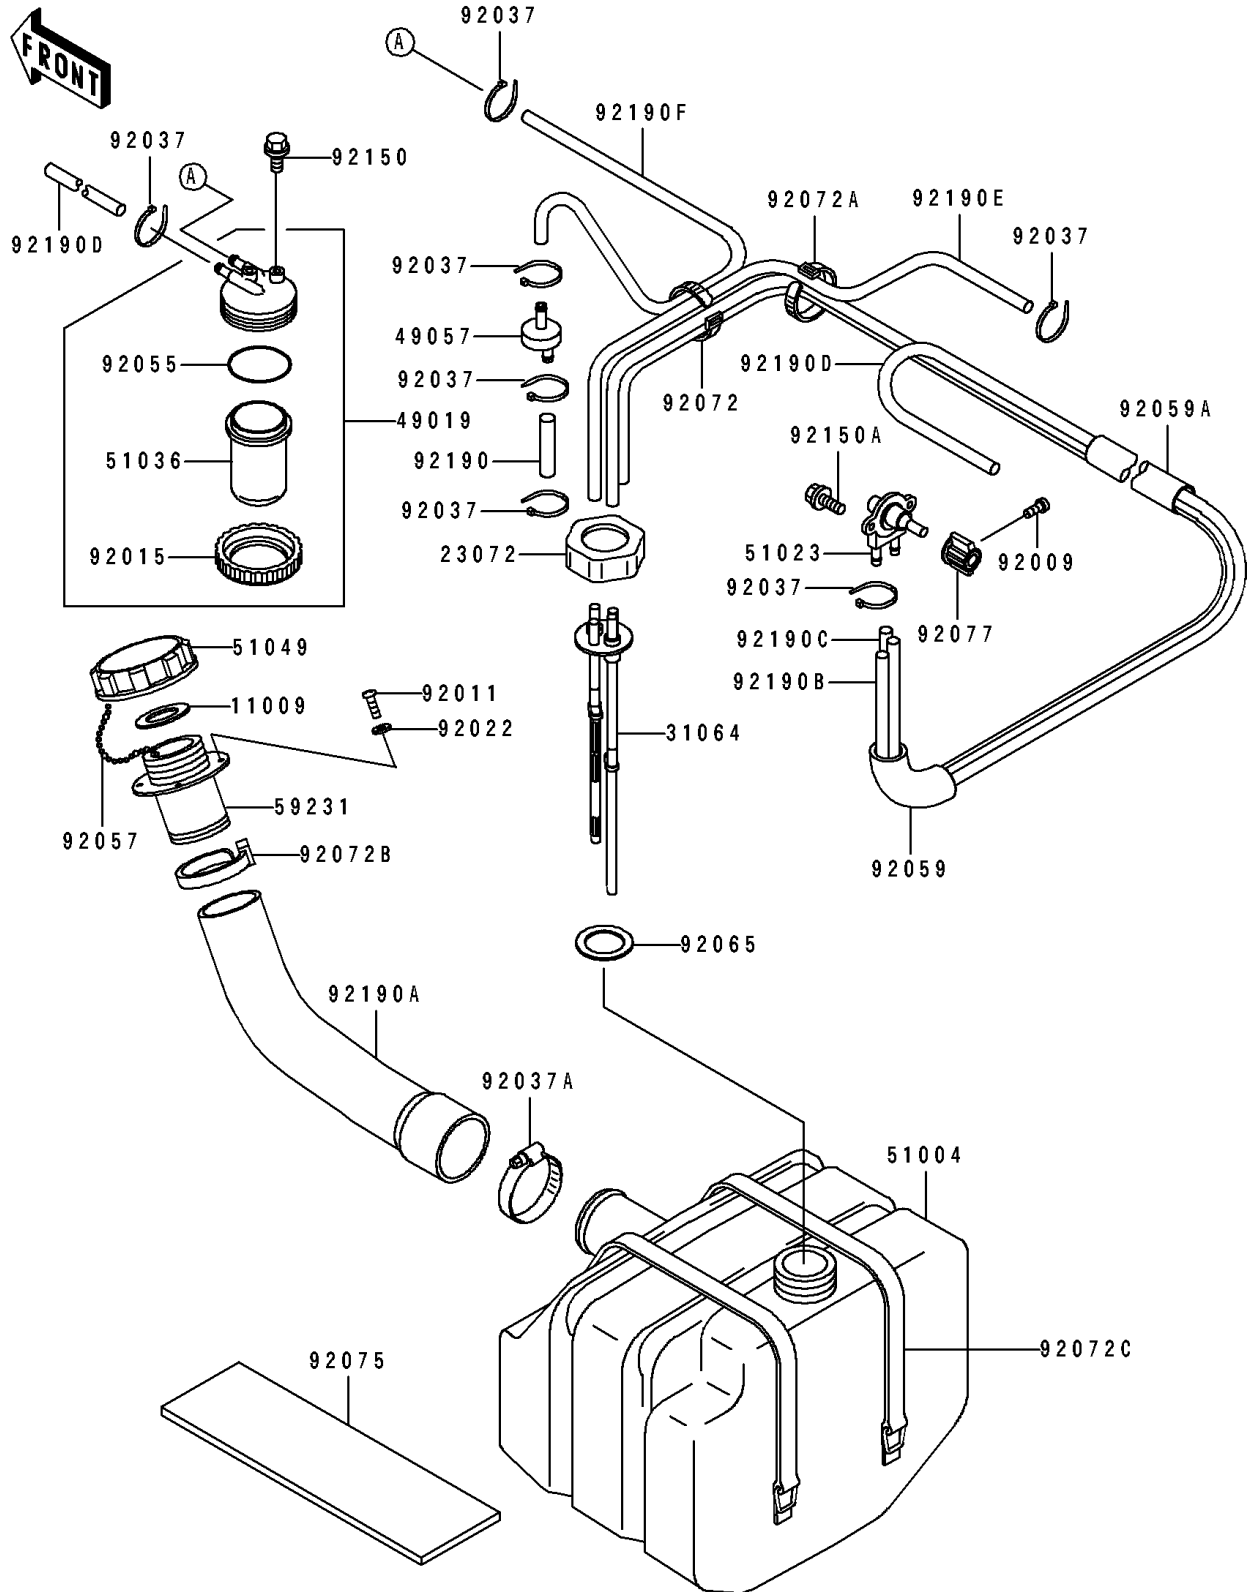

1995 550 SX PARTS DIAGRAM

Fuel Tank

F3173

1995 550 SX PARTS LIST

Fuel Tank

ITEM NAME	PART NUMBER	QUANTITY
GASKET,TANK CAP (Ref # 11009)	11009-3020	1
RETAINER (Ref # 23072)	23072-501	1
PIPE-COMP,FUEL (Ref # 31064)	31064-3719	1
FILTER-FUEL (Ref # 49019)	49019-3709	1
VALVE-RELIEF (Ref # 49057)	49057-3001	1
TANK-FUEL (Ref # 51004)	51004-3702	1
TAP-ASSY,FUEL (Ref # 51023)	51023-3712	1
CUP,FUEL FILTER (Ref # 51036)	51036-3702	1
CAP-TANK (Ref # 51049)	51049-3001	1
FILLER,FUEL TANK (Ref # 59231)	59231-3001	1
SCREW,4X8 (Ref # 92009)	92009-3729	1
SCREW (Ref # 92011)	92011-562	4
NUT,RING (Ref # 92015)	92015-3013	1
WASHER (Ref # 92022)	92022-563	4
CLAMP (Ref # 92037)	92037-1173	13
CLAMP (Ref # 92037A)	92037-3009	1
RING-O,FILTER CUP (Ref # 92055)	92055-3006	1
CHAIN,COVER,L=100 (Ref # 92057)	92057-3704	1
TUBE,GUARD (Ref # 92059)	92059-3008	1
TUBE,VINYL,22X350 (Ref # 92059A)	92059-3018	1
GASKET (Ref # 92065)	92065-504	1
BAND,L=123 (Ref # 92072)	92072-030	1
BAND,L=149 (Ref # 92072A)	92072-031	1
BAND,L=292.1 (Ref # 92072B)	92072-3509	1
BAND,FUEL TANK (Ref # 92072C)	92072-521	2
DAMPER,FUEL TANK (Ref # 92075)	92075-521	2
KNOB,FUEL TAP (Ref # 92077)	92077-503	1
BOLT,6X12 (Ref # 92150)	92150-3709	2
BOLT,5X16 (Ref # 92150A)	92150-3778	2

1995 550 SX PARTS LIST

Fuel Tank

ITEM NAME	PART NUMBER	QUANTITY
TUBE,5.8X10.8X55 (Ref # 92190)	92190-3765	1
TUBE,FUEL INLET (Ref # 92190A)	92190-3837	1
TUBE,"ON",5.8X10.8X1180 (Ref # 92190B)	92190-3851	1
TUBE,"RES",5.8X10.8X1180 (Ref # 92190C)	92190-3852	1
TUBE,5.8X10.8X860 (Ref # 92190D)	92190-3853	2
TUBE,"RETURN",7X12X660 (Ref # 92190E)	92190-3854	1
TUBE,5.8X10.8X370 (Ref # 92190F)	92190-3864	1