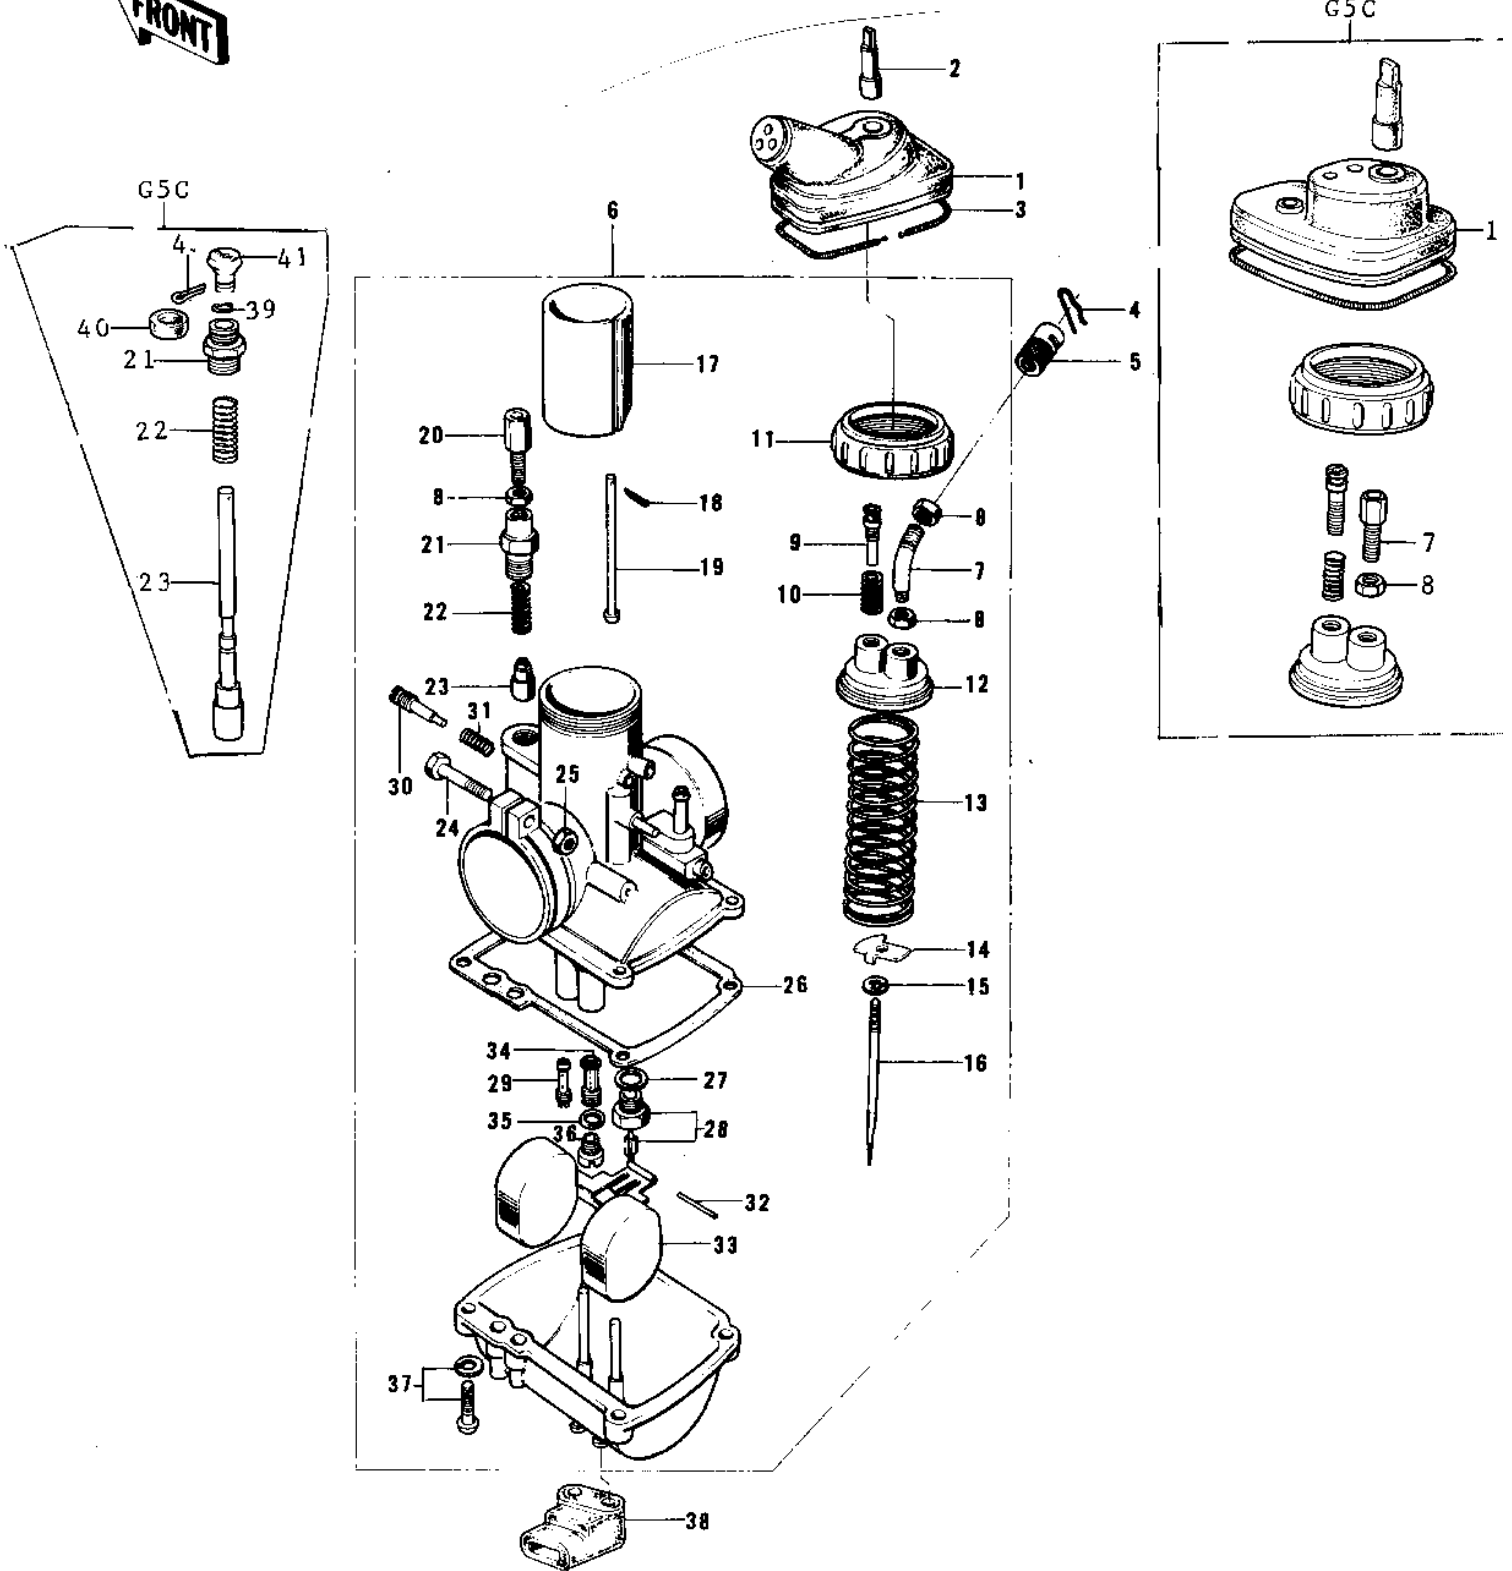

1972 G5 PARTS DIAGRAM

CARBURETOR ('74-'75 B/C)