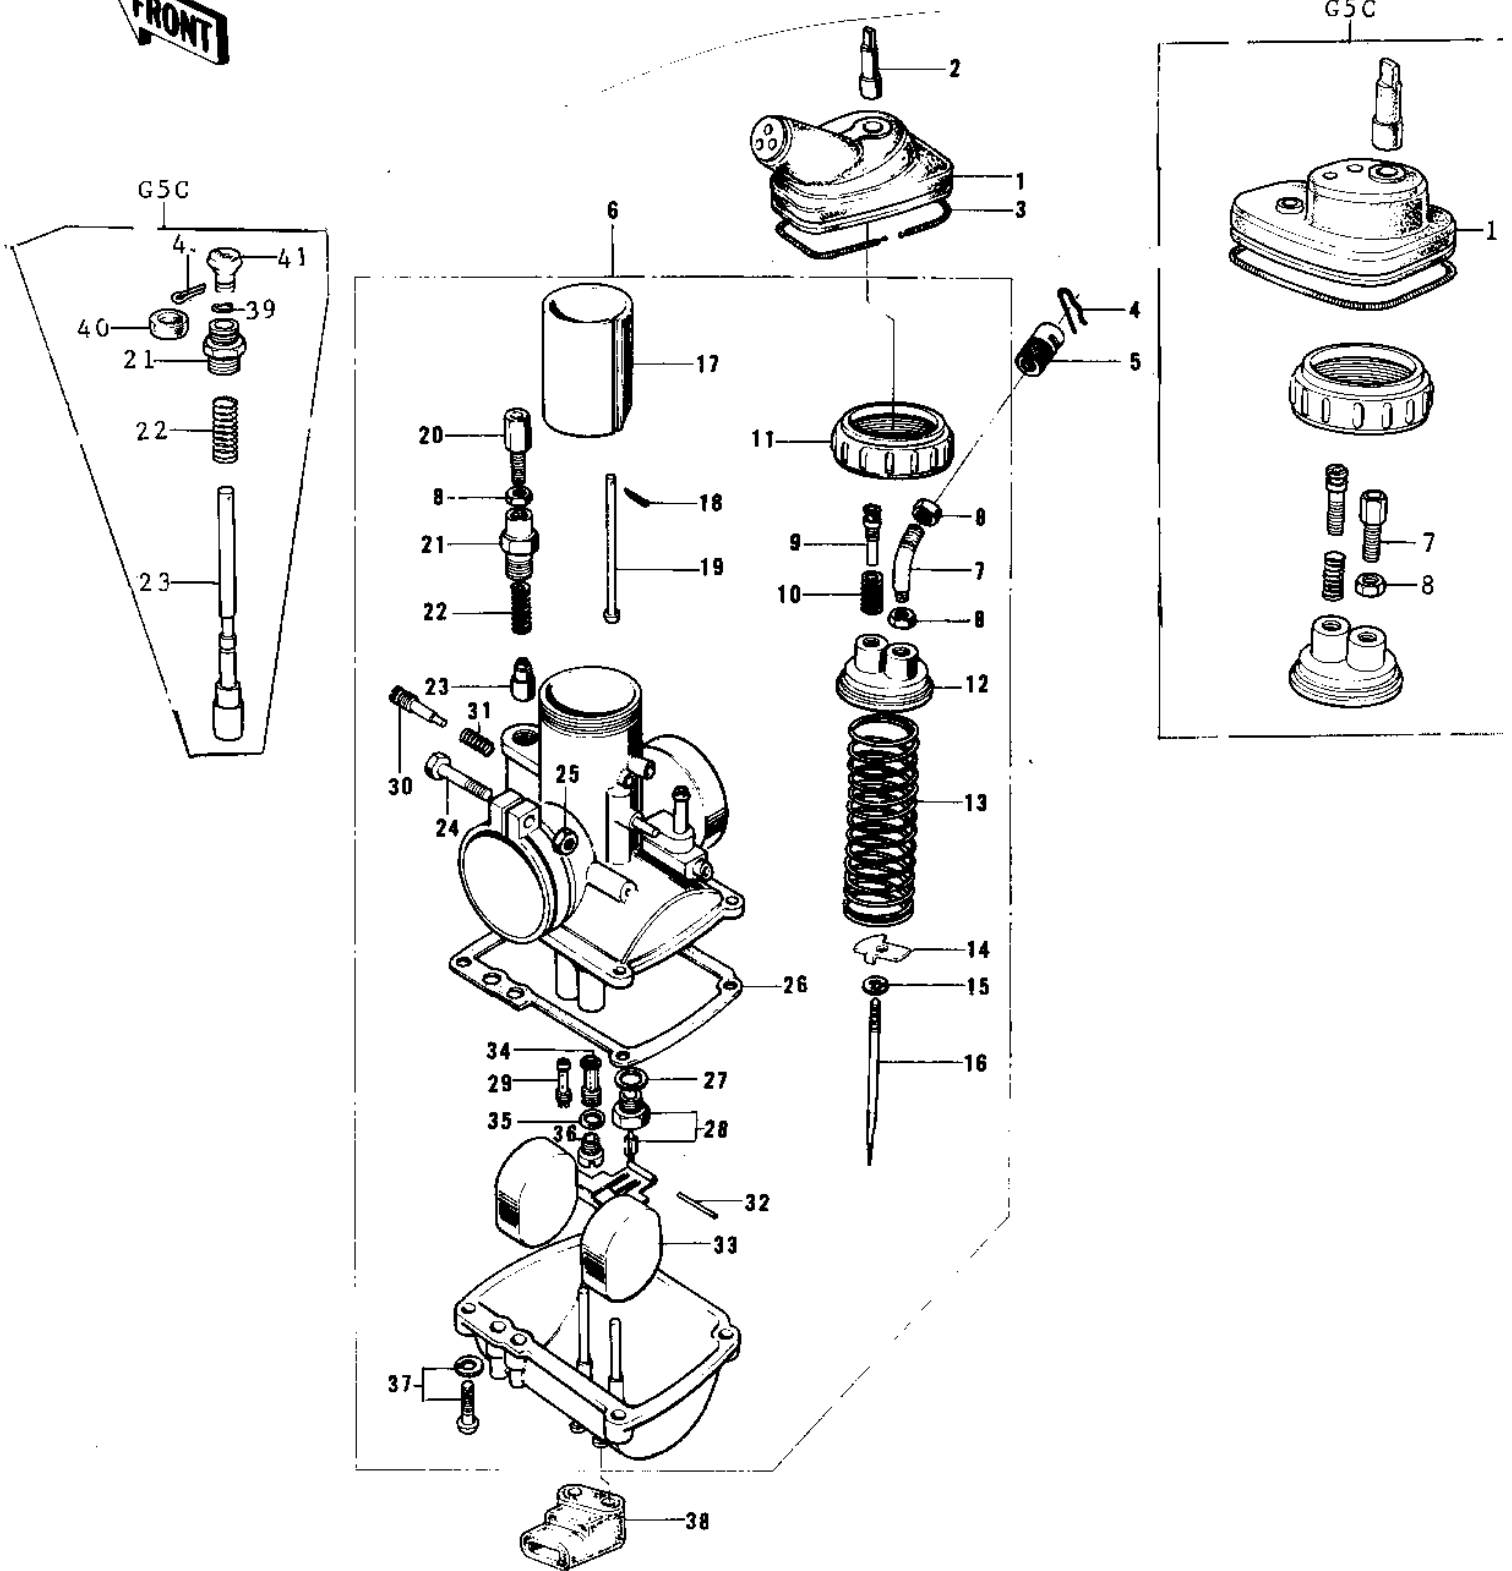

1974 G5-B PARTS DIAGRAM

CARBURETOR ('74-'75 B/C)