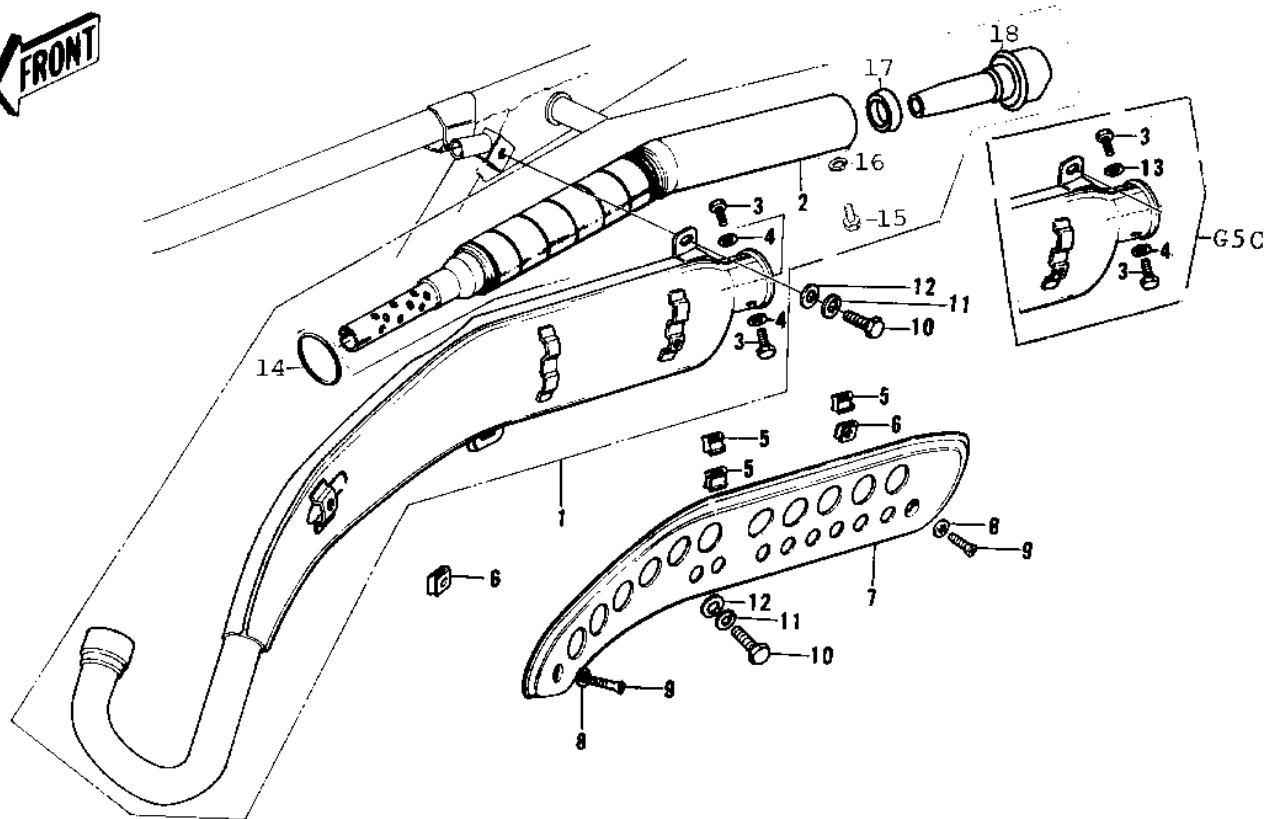

1974 G5-B PARTS DIAGRAM

AIR CLEANER/MUFFLER ('74-'75 B/C)

FRONT ←

1974 G5-B PARTS LIST

AIR CLEANER/MUFFLER ('74-'75 B/C)

ITEM NAME	PART NUMBER	QUANTITY
GASKET INLET PIPE (Ref # 1)	11017-004	
INLET PIPE,F.BLACK (Ref # 2)	11015-019-21	
CLAMP-AIR CLEANER (Ref # 3)	92037-068	
SCREW PAN HEAD 6X35 (Ref # 4)	220B0635	
AIR CLEANER ASY,BLACK (Ref # 5~10)	11010-082-21	
BODY-AIR CLEANER (Ref # 5)	11011-014	
CAP,AIR CLEANER (Ref # 6)	11012-050	
ELEMENT,AIR,CLNR (Ref # 7)	11013-029	
HOLDER-CLNR. ELEMENT (Ref # 8)	11014-004	
SCREW PAN HEAD 6X8 (Ref # 9)	220B0608	
WASHER PLAIN 6MM (Ref # 10)	410B0600	
BOLT-UPSET,6X16 (Ref # 11)	112G0616	
WASHER SPRING 6MM (Ref # 12)	461F0600	
BOLT-UPSET,6X20 (Ref # 13)	112G0620	
MUFFLER (Ref # 1)	18001-1603	
BAFFLE TUBE (Ref # 2)	18033-070	
BOLT-UPSET,6X12 (Ref # 3)	112G0612	
WASHER-PLAIN (Ref # 4)	92022-183	
INSULATOR (Ref # 5)	18065-007	
INSULATOR-HEAT (Ref # 6)	18065-009	
COVER,MUFFLER (Ref # 7)	18057-047	
WASHER LOCK 6MM (Ref # 8)	463H0600	
SCREW PAN HEAD 6X12 (Ref # 9)	220E0612	
BOLT-SMALL-UPSET,8X16 (Ref # 10)	115G0816	
WASHER SPRING 8MM (Ref # 11)	461F0800	
WASHER PLAIN 8MM (Ref # 12)	410B0800	
WASHER PLAIN 6MM (Ref # 13)	410B0600	
'O' RING (Ref # 14)	92093-1031	
BOLT-UPSET,6X12 (Ref # 15)	112G0612	

1974 G5-B PARTS LIST

AIR CLEANER/MUFFLER ('74-'75 B/C)

ITEM NAME	PART NUMBER	QUANTITY
WASHER LOCK 6MM (Ref # 16)	464H0600	
BUSHING,RUBBER (Ref # 17)	92093-1009	
ARRESTOR CAP (Ref # 18)	59156-1005	