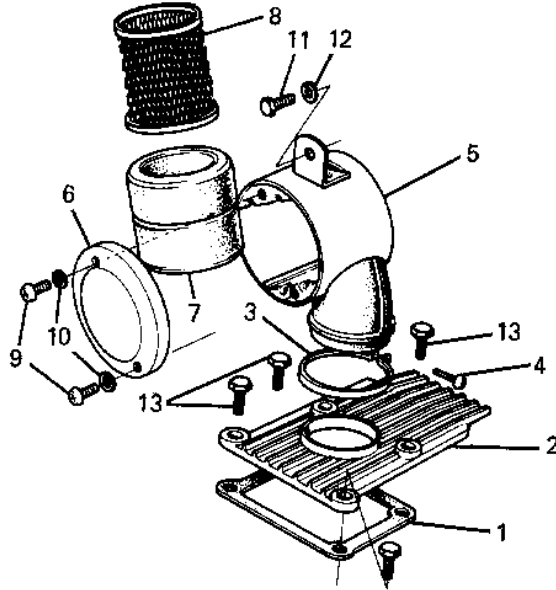

1974 G5-B PARTS DIAGRAM

AIR CLEANER/MUFFLER ('74-'75 B/C)

FRONT ←

1974 G5-B PARTS LIST

AIR CLEANER/MUFFLER ('74-'75 B/C)

ITEM NAME	PART NUMBER	QUANTITY
GASKET INLET PIPE (Ref # 1)	11017-004	
INLET PIPE,F.BLACK (Ref # 2)	11015-019-21	
CLAMP-AIR CLEANER (Ref # 3)	92037-068	
SCREW PAN HEAD 6X35 (Ref # 4)	220B0635	
AIR CLEANER ASY,BLACK (Ref # 5~10)	11010-082-21	
BODY-AIR CLEANER (Ref # 5)	11011-014	
CAP,AIR CLEANER (Ref # 6)	11012-050	
ELEMENT,AIR,CLNR (Ref # 7)	11013-029	
HOLDER-CLNR. ELEMENT (Ref # 8)	11014-004	
SCREW PAN HEAD 6X8 (Ref # 9)	220B0608	
WASHER PLAIN 6MM (Ref # 10)	410B0600	
BOLT-UPSET,6X16 (Ref # 11)	112G0616	
WASHER SPRING 6MM (Ref # 12)	461F0600	
BOLT-UPSET,6X20 (Ref # 13)	112G0620	
MUFFLER (Ref # 1)	18001-1603	
BAFFLE TUBE (Ref # 2)	18033-070	
BOLT-UPSET,6X12 (Ref # 3)	112G0612	
WASHER-PLAIN (Ref # 4)	92022-183	
INSULATOR (Ref # 5)	18065-007	
INSULATOR-HEAT (Ref # 6)	18065-009	
COVER,MUFFLER (Ref # 7)	18057-047	
WASHER LOCK 6MM (Ref # 8)	463H0600	
SCREW PAN HEAD 6X12 (Ref # 9)	220E0612	
BOLT-SMALL-UPSET,8X16 (Ref # 10)	115G0816	
WASHER SPRING 8MM (Ref # 11)	461F0800	
WASHER PLAIN 8MM (Ref # 12)	410B0800	
WASHER PLAIN 6MM (Ref # 13)	410B0600	
'O' RING (Ref # 14)	92093-1031	
BOLT-UPSET,6X12 (Ref # 15)	112G0612	

1974 G5-B PARTS LIST

AIR CLEANER/MUFFLER ('74-'75 B/C)

ITEM NAME	PART NUMBER	QUANTITY
WASHER LOCK 6MM (Ref # 16)	464H0600	
BUSHING,RUBBER (Ref # 17)	92093-1009	
ARRESTOR CAP (Ref # 18)	59156-1005	