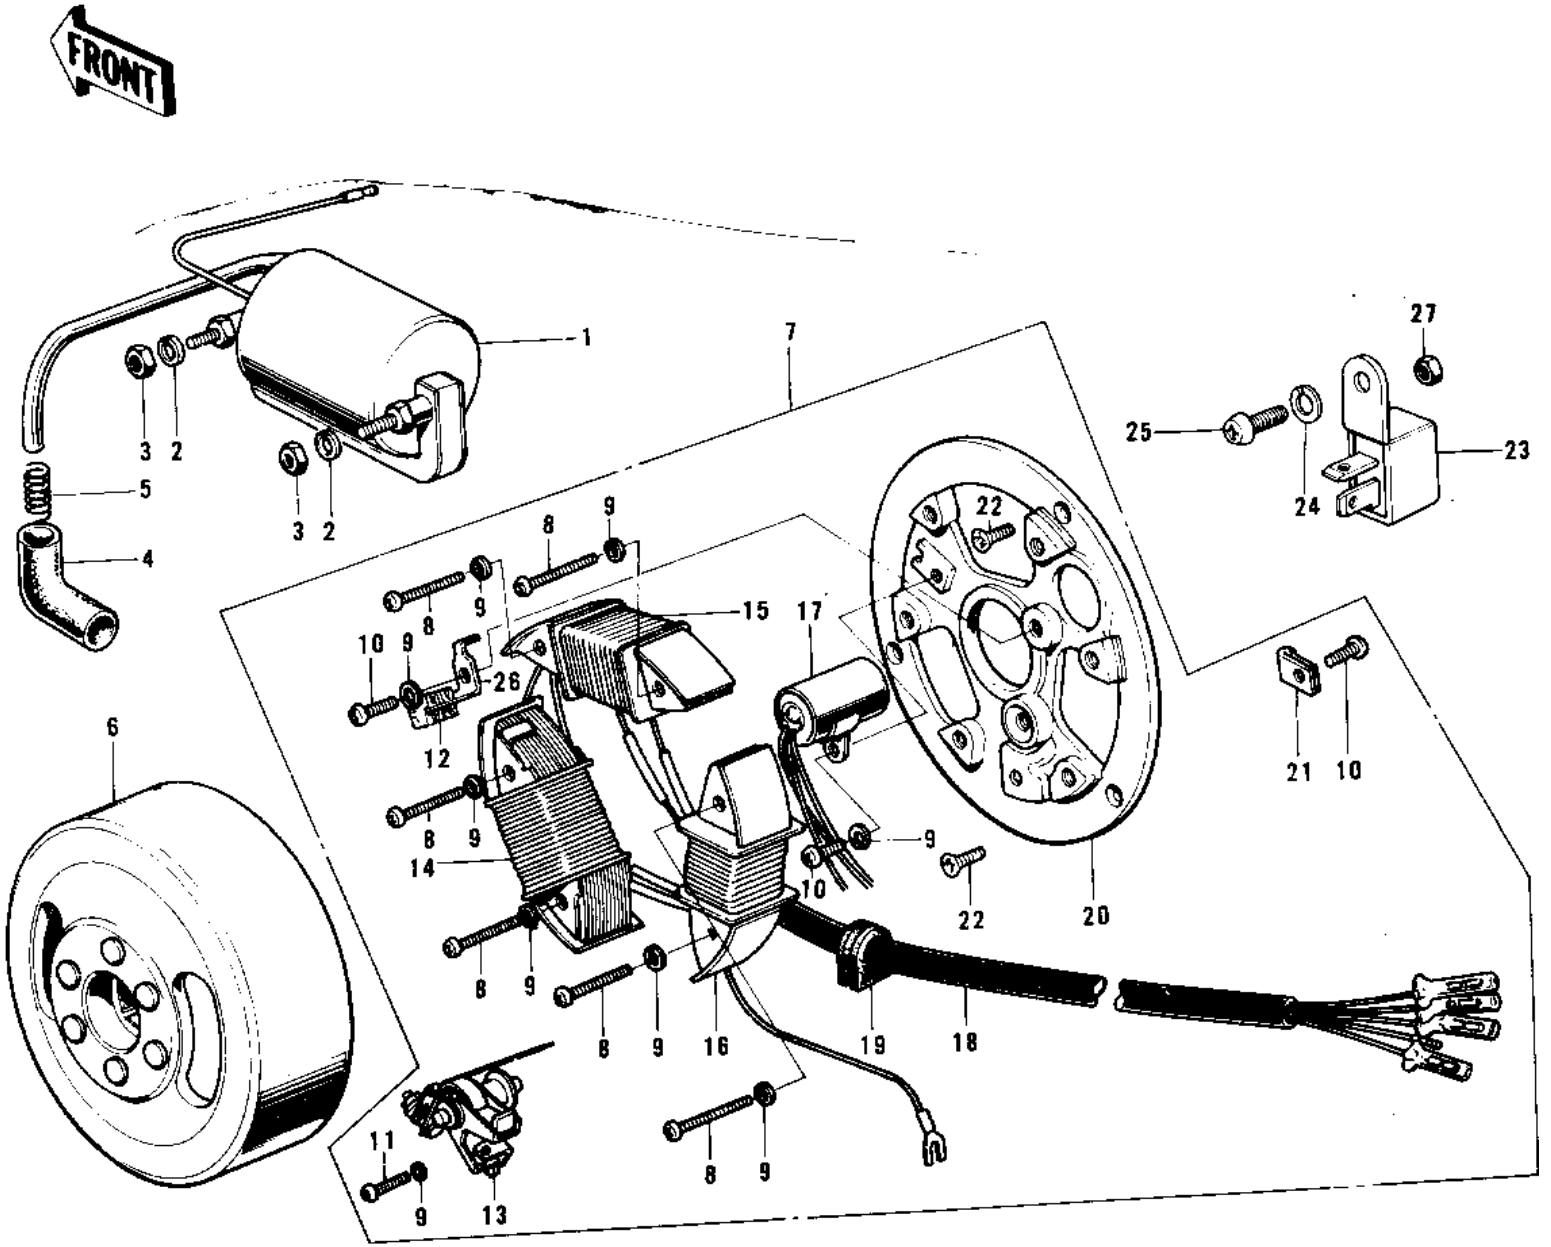

1972 G5 PARTS DIAGRAM

IGNITION/GENERATOR/RECTIFIER ('74-'75 B/

1972 G5 PARTS LIST

IGNITION/GENERATOR/RECTIFIER ('74-'75 B/

ITEM NAME	PART NUMBER	QUANTITY
COIL,IGNITION (Ref # 1)	21121-1047	1
WASHER SPRING 6MM (Ref # 2)	461F0600	2
NUT 6MM (Ref # 3)	311B0600	2
CAP SPARK PLUG (Ref # 4)	21130-009	1
SPRING-SPARK PLUG CAP (Ref # 5)	92101-001	1
MAGNETO ASSY (Ref # 6)	21002-1055	1
FLYWHEEL (Ref # 6)	21050-017	1
MAGNETO ASSY (Ref # 7)	21002-1055	1
STATOR ASSY (Ref # 7)	21003-027	1
SCREW PAN HEAD 4X30 (Ref # 8)	220E0430	6
WASHER SPRING 4MM (Ref # 9)	461F0400	9
SCREW PAN HEAD 4X6 (Ref # 10)	220B0406	3
SCREW-PAN-CRSOSS,4X12 (Ref # 11)	220B0412	1
FELT OIL (Ref # 12)	21019-005	1
BREAKER ASSY CONTACT (Ref # 13)	21008-006	1
COIL PRIMARY (Ref # 14)	21049-006	1
COIL A,LIGHTING (Ref # 14)	21047-022	1
COIL LIGHTING A (Ref # 15)	21047-010	1
COIL A LIGHTING (Ref # 15)	21047-019	1
COIL LIGHTING B (Ref # 16)	21047-011	1
COIL,EXCITING (Ref # 16)	21049-1004	1
CONDENSER (Ref # 17)	21013-006	1
WIRING HARNESS,MAGNTO (Ref # 18)	21029-025	1
GROMMET WIRING HARN (Ref # 19)	21017-002	1
WIRING HARNESS,MAGNT (Ref # 19)	21029-031	1
PLATE-COIL,MAGNETO (Ref # 20)	21048-1002	1
CLAMP WIRING HARNESS (Ref # 21)	21037-002	1
SCREW CNTSNK HD 6X14 (Ref # 22)	221B0614	2
RECTIFIER (Ref # 23)	21061-015	1

1972 G5 PARTS LIST

IGNITION/GENERATOR/RECTIFIER ('74-'75 B/

ITEM NAME	PART NUMBER	QUANTITY
WASHER SPRING 5MM (Ref # 24)	461F0500	1
SCREW PAN HEAD 5X10 (Ref # 25)	220B0510	1
BOLT HEX HEAD 5X10 (Ref # 25)	110B0510	1
HOLDER,OIL FELT (Ref # 26)	21038-002	1
NUT,5MM (Ref # 27)	311B0500	1