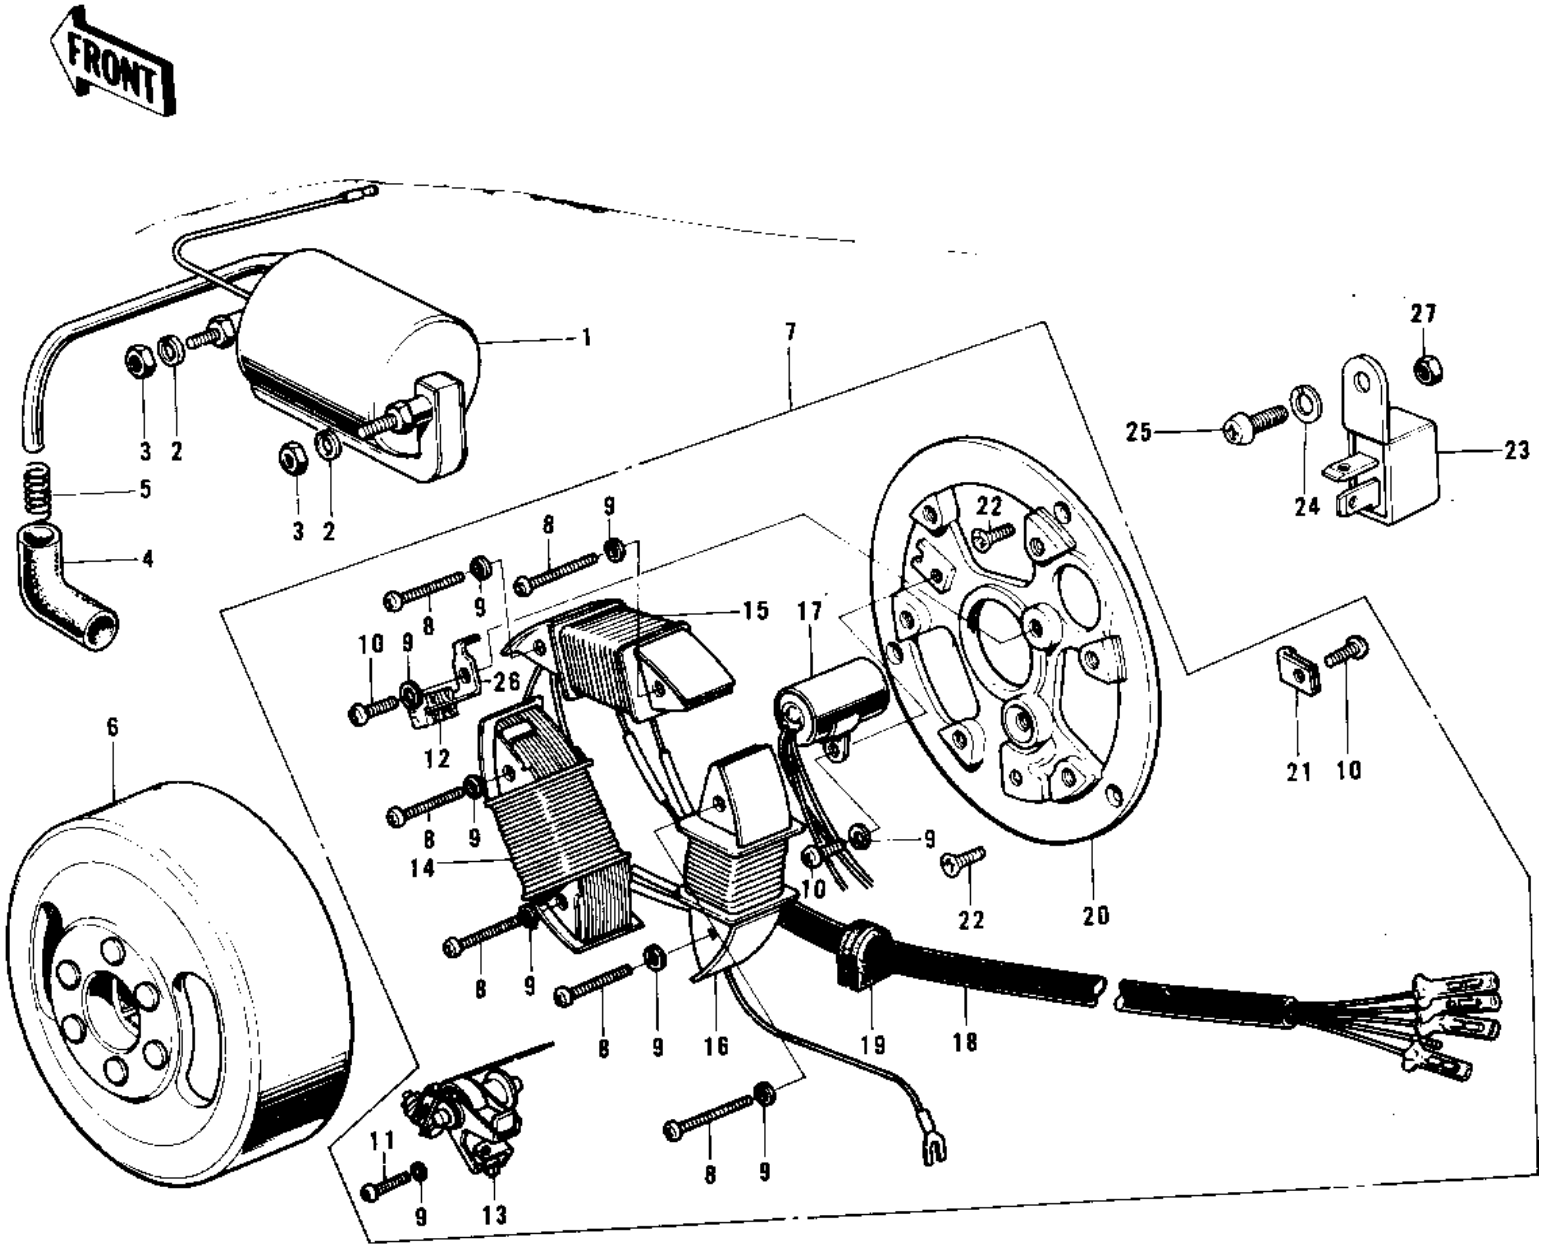

1972 G5 PARTS DIAGRAM

IGNITION/GENERATOR/RECTIFIER ('74-'75 B/

1972 G5 PARTS LIST

IGNITION/GENERATOR/RECTIFIER ('74-'75 B/

ITEM NAME	PART NUMBER	QUANTITY
COIL,IGNITION (Ref # 1)	21121-1047	1
WASHER SPRING 6MM (Ref # 2)	461F0600	2
NUT 6MM (Ref # 3)	311B0600	2
CAP SPARK PLUG (Ref # 4)	21130-009	1
SPRING-SPARK PLUG CAP (Ref # 5)	92101-001	1
MAGNETO ASSY (Ref # 6)	21002-1055	1
FLYWHEEL (Ref # 6)	21050-017	1
MAGNETO ASSY (Ref # 7)	21002-1055	1
STATOR ASSY (Ref # 7)	21003-027	1
SCREW PAN HEAD 4X30 (Ref # 8)	220E0430	6
WASHER SPRING 4MM (Ref # 9)	461F0400	9
SCREW PAN HEAD 4X6 (Ref # 10)	220B0406	3
SCREW-PAN-CRSOSS,4X12 (Ref # 11)	220B0412	1
FELT OIL (Ref # 12)	21019-005	1
BREAKER ASSY CONTACT (Ref # 13)	21008-006	1
COIL PRIMARY (Ref # 14)	21049-006	1
COIL A,LIGHTING (Ref # 14)	21047-022	1
COIL LIGHTING A (Ref # 15)	21047-010	1
COIL A LIGHTING (Ref # 15)	21047-019	1
COIL LIGHTING B (Ref # 16)	21047-011	1
COIL,EXCITING (Ref # 16)	21049-1004	1
CONDENSER (Ref # 17)	21013-006	1
WIRING HARNESS,MAGNTO (Ref # 18)	21029-025	1
GROMMET WIRING HARN (Ref # 19)	21017-002	1
WIRING HARNESS,MAGNT (Ref # 19)	21029-031	1
PLATE-COIL,MAGNETO (Ref # 20)	21048-1002	1
CLAMP WIRING HARNESS (Ref # 21)	21037-002	1
SCREW CNTSNK HD 6X14 (Ref # 22)	221B0614	2
RECTIFIER (Ref # 23)	21061-015	1

1972 G5 PARTS LIST

IGNITION/GENERATOR/RECTIFIER ('74-'75 B/

ITEM NAME	PART NUMBER	QUANTITY
WASHER SPRING 5MM (Ref # 24)	461F0500	1
SCREW PAN HEAD 5X10 (Ref # 25)	220B0510	1
BOLT HEX HEAD 5X10 (Ref # 25)	110B0510	1
HOLDER,OIL FELT (Ref # 26)	21038-002	1
NUT,5MM (Ref # 27)	311B0500	1