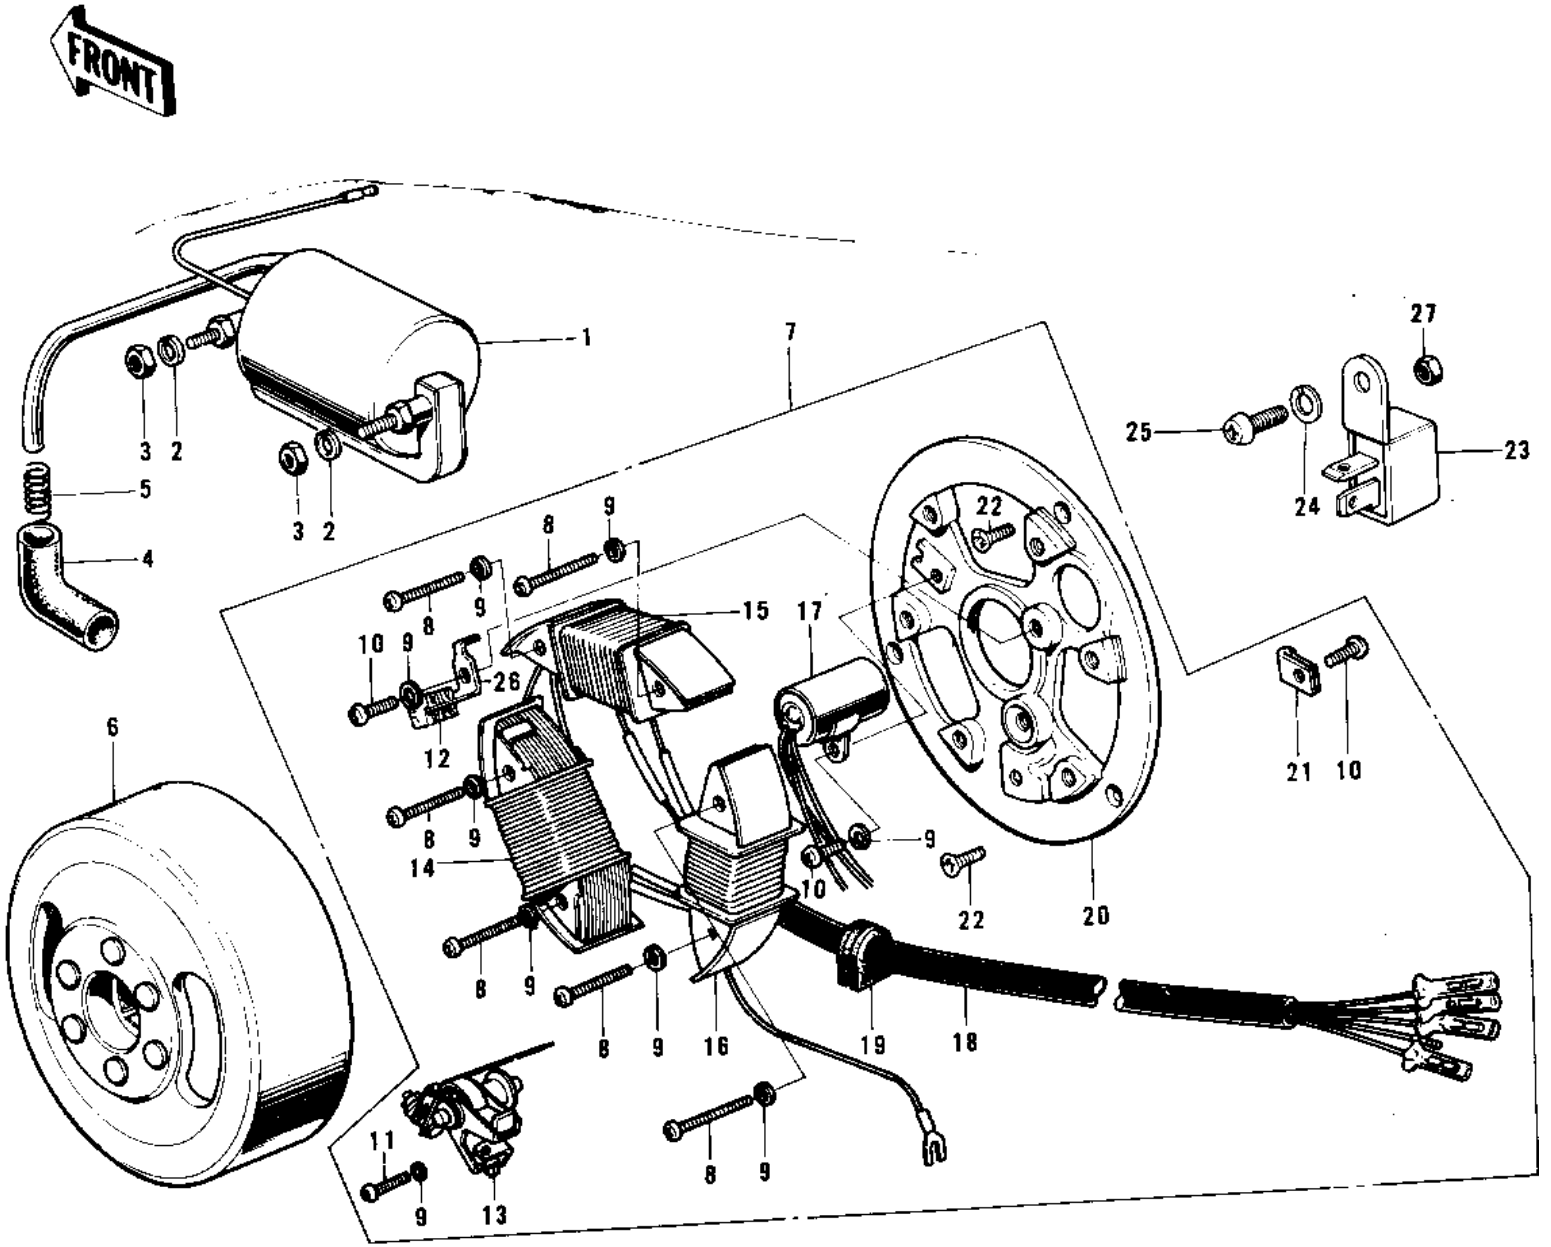

1975 G5-C PARTS DIAGRAM

IGNITION/GENERATOR/RECTIFIER ('74-'75 B/

1975 G5-C PARTS LIST

IGNITION/GENERATOR/RECTIFIER ('74-'75 B/

ITEM NAME	PART NUMBER	QUANTITY
COIL,IGNITION (Ref # 1)	21121-1047	
WASHER SPRING 6MM (Ref # 2)	461F0600	
NUT 6MM (Ref # 3)	311B0600	
CAP SPARK PLUG (Ref # 4)	21130-009	
SPRING-SPARK PLUG CAP (Ref # 5)	92101-001	
MAGNETO ASSY (Ref # 6)	21002-1055	
FLYWHEEL (Ref # 6)	21050-017	
MAGNETO ASSY (Ref # 7)	21002-1055	
STATOR ASSY (Ref # 7)	21003-027	
SCREW PAN HEAD 4X30 (Ref # 8)	220E0430	
WASHER SPRING 4MM (Ref # 9)	461F0400	
SCREW PAN HEAD 4X6 (Ref # 10)	220B0406	
SCREW-PAN-CRSOSS,4X12 (Ref # 11)	220B0412	
FELT OIL (Ref # 12)	21019-005	
BREAKER ASSY CONTACT (Ref # 13)	21008-006	
COIL PRIMARY (Ref # 14)	21049-006	
COIL A,LIGHTING (Ref # 14)	21047-022	
COIL LIGHTING A (Ref # 15)	21047-010	
COIL A LIGHTING (Ref # 15)	21047-019	
COIL LIGHTING B (Ref # 16)	21047-011	
COIL,EXCITING (Ref # 16)	21049-1004	
CONDENSER (Ref # 17)	21013-006	
WIRING HARNESS,MAGNTO (Ref # 18)	21029-025	
GROMMET WIRING HARN (Ref # 19)	21017-002	
WIRING HARNESS,MAGNT (Ref # 19)	21029-031	
PLATE-COIL,MAGNETO (Ref # 20)	21048-1002	
CLAMP WIRING HARNESS (Ref # 21)	21037-002	
SCREW CNTSNK HD 6X14 (Ref # 22)	221B0614	
RECTIFIER (Ref # 23)	21061-015	

1975 G5-C PARTS LIST

IGNITION/GENERATOR/RECTIFIER ('74-'75 B/

ITEM NAME	PART NUMBER	QUANTITY
WASHER SPRING 5MM (Ref # 24)	461F0500	
SCREW PAN HEAD 5X10 (Ref # 25)	220B0510	
BOLT HEX HEAD 5X10 (Ref # 25)	110B0510	
HOLDER,OIL FELT (Ref # 26)	21038-002	
NUT,5MM (Ref # 27)	311B0500	