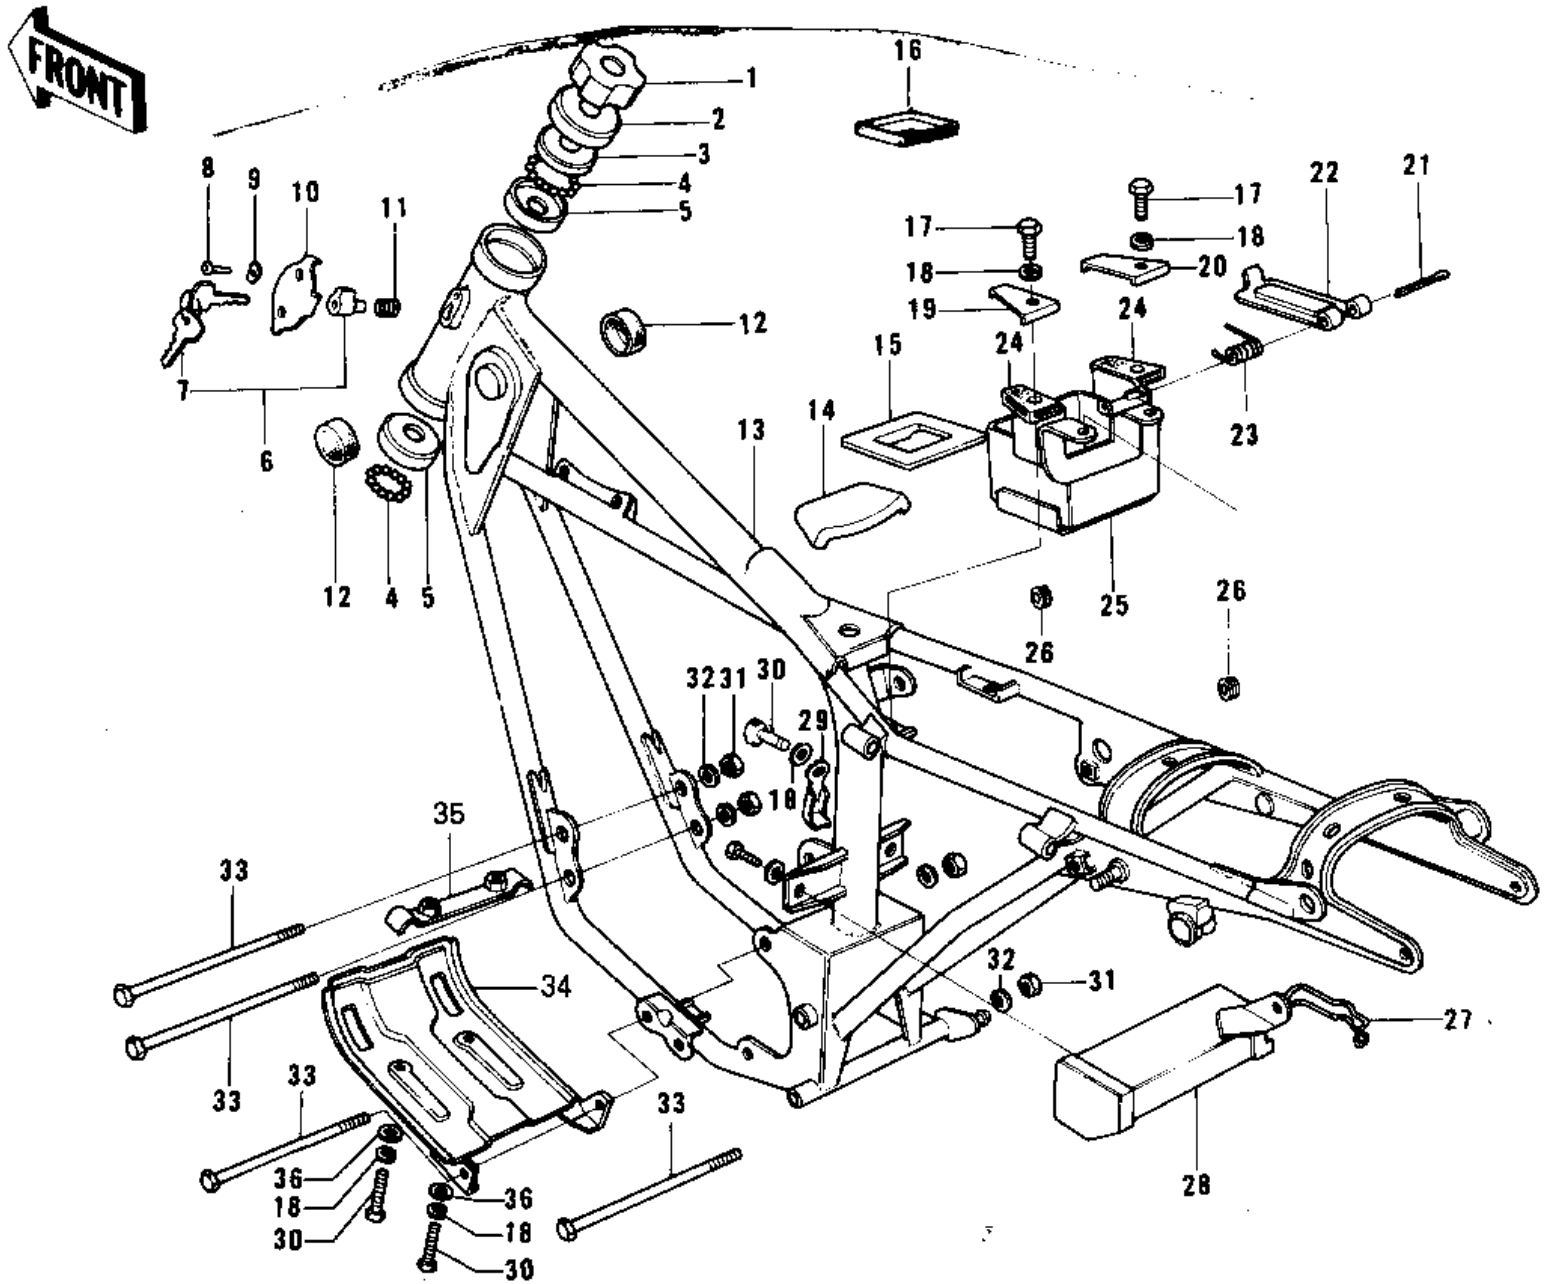

1975 G5-C PARTS DIAGRAM

FRAME/FRAME FITTINGS ('74-'75 B/C)

1975 G5-C PARTS LIST

FRAME/FRAME FITTINGS ('74-'75 B/C)

ITEM NAME	PART NUMBER	QUANTITY
NUT STEERING STEM LCK (Ref # 1)	92090-006	
CAP STEERING STEM (Ref # 2)	46098-004	
CONE UPPER BEARING (Ref # 3)	92047-005	
BALL STEEL 3/16' (Ref # 4)	600A0600	
RACE BEARING (Ref # 5)	92048-004	
LOCK ASSY,STEERING (Ref # 6)	27016-042	
KEY SET,#401 (Ref # 7)	27008-063-01	
KEY SET,#402 (Ref # 7)	27008-063-02	
KEY SET,#403 (Ref # 7)	27008-063-03	
KEY SET,#404 (Ref # 7)	27008-063-04	
KEY SET,#405 (Ref # 7)	27008-063-05	
KEY SET,#406 (Ref # 7)	27008-063-06	
KEY SET,#407 (Ref # 7)	27008-063-07	
KEY SET,#408 (Ref # 7)	27008-063-08	
KEY SET,#409 (Ref # 7)	27008-063-09	
KEY SET,#410 (Ref # 7)	27008-063-10	
KEY SET,#411 (Ref # 7)	27008-063-11	
KEY SET,#412 (Ref # 7)	27008-063-12	
KEY SET,#413 (Ref # 7)	27008-063-13	
KEY SET,#414 (Ref # 7)	27008-063-14	
KEY SET,#415 (Ref # 7)	27008-063-15	
SCREW-TAPPING (Ref # 8)	92008-007	
WASHER (Ref # 9)	92097-003	
CAP,STEERING LOCK (Ref # 10)	11012-1134	
SPRING-STEERING LOCK (Ref # 11)	27032-001	
DAMPER RUBBER-FL TANK (Ref # 12)	92075-101	
FRAME (Ref # 13)	32002-072	
DAMPER RUBBER-FL TANK (Ref # 14)	92075-106	
MAT-BATTERY (Ref # 15)	32103-024	