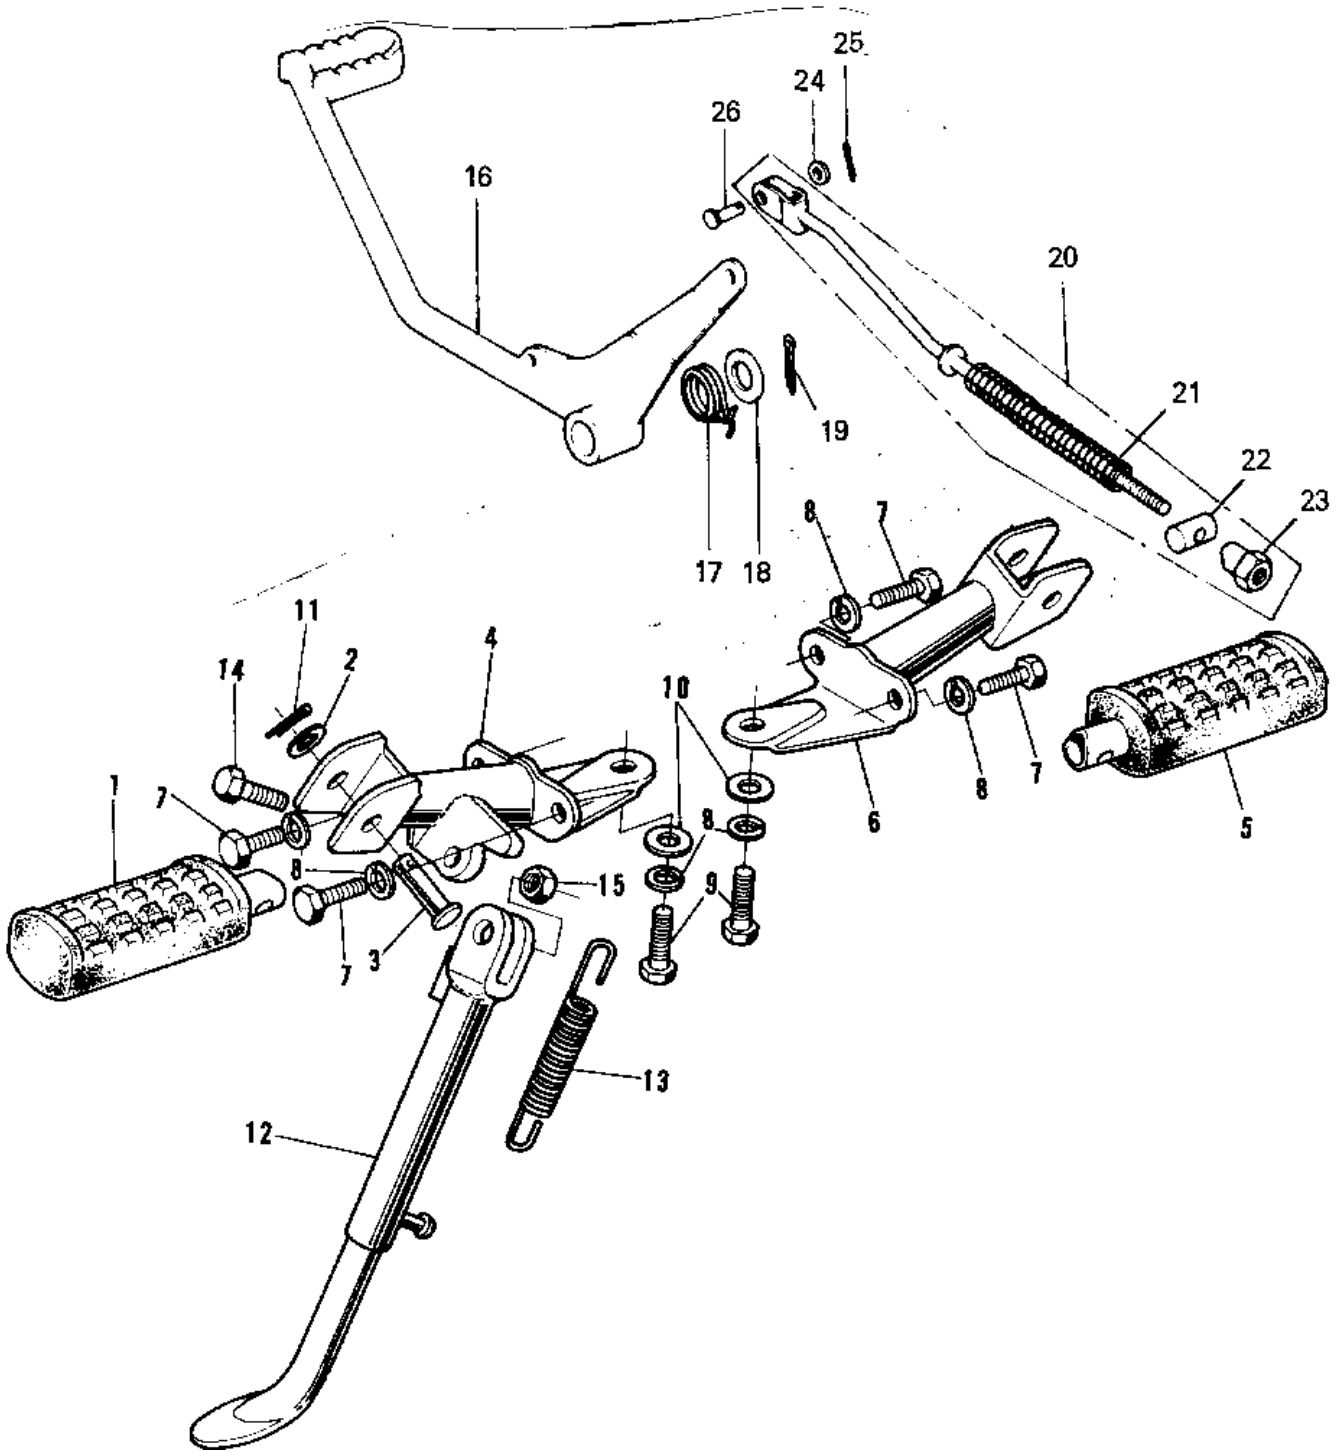

1973 G5-A PARTS DIAGRAM

FOOTRESTS/STAND/BRAKE PEDAL ('74-'75 B/C)

1973 G5-A PARTS LIST

FOOTRESTS/STAND/BRAKE PEDAL ('74-'75 B/C)

ITEM NAME	PART NUMBER	QUANTITY
STEP-ASSY,FR,LH (Ref # 1)	34027-1114	
WASHER PL 22.5X36X2.3 (Ref # 2)	92022-204	
PIN-FOOTREST BAR FIT (Ref # 3)	92043-080	
HOLDER,FOTREST BAR,LH (Ref # 4)	34003-049	
STEP-ASSY,FR,RH (Ref # 5)	34027-1115	
HOLDER,FOTREST BAR,RH (Ref # 6)	34003-050	
BOLT-SMALL-UPSET,8X18 (Ref # 7)	115G0818	
WASHER SPRING 8MM (Ref # 8)	461F0800	
BOLT-SMALL-UPSET,8X18 (Ref # 9)	115G0818	
WASHER PLAIN 8MM (Ref # 10)	410B0800	
PIN COTTER 2.5X16 (Ref # 11)	550D2516	
STAND-SIDE (Ref # 12)	34024-037	
SPRING MAIN STAND (Ref # 13)	34023-005	
BOLT,10X28 (Ref # 14)	113G1028	
NUT 10MM (Ref # 15)	315B1000	
PEDAL,BRAKE (Ref # 16)	43001-056	
SPRING BRAKE PEDAL (Ref # 17)	43005-007	
WASHER PLAIN 14MM (Ref # 18)	410B1400	
PIN COTTER 3.0X30 (Ref # 19)	550D3030	
BRAKE ROD ASSY (Ref # 20~23)	43010-5001	
SPRING,BRAKE ROD (Ref # 21)	43012-001	
PIN BRAKE (Ref # 22)	92043-039	
NUT-BRAKE ROD ADJUST (Ref # 23)	92015-042	
WASHER PLAIN 6MM (Ref # 24)	410B0600	
PIN COTTER 2.0X15 (Ref # 25)	550D2015	
PIN-BRAKE ROD FITTING (Ref # 26)	92043-064	