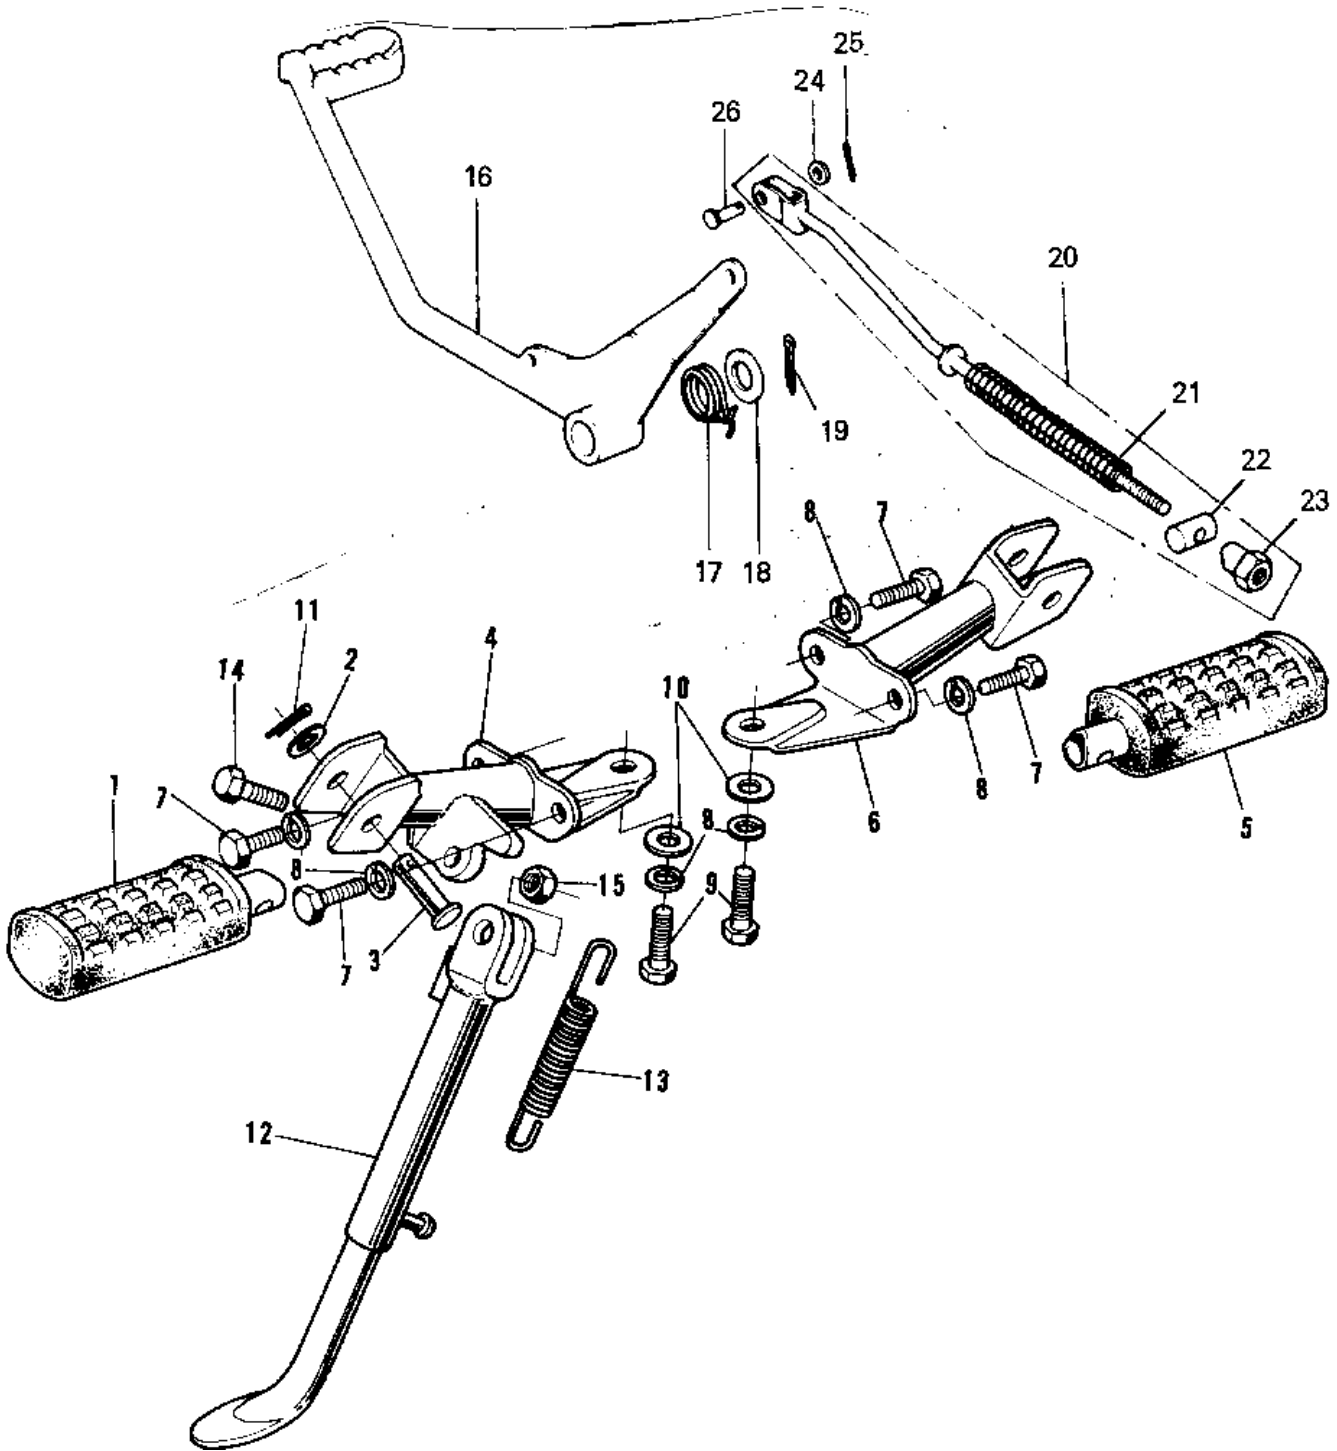

1974 G5-B PARTS DIAGRAM

FOOTRESTS/STAND/BRAKE PEDAL ('74-'75 B/C)

1974 G5-B PARTS LIST

FOOTRESTS/STAND/BRAKE PEDAL ('74-'75 B/C)

ITEM NAME	PART NUMBER	QUANTITY
STEP-ASSY,FR,LH (Ref # 1)	34027-1114	
WASHER PL 22.5X36X2.3 (Ref # 2)	92022-204	
PIN-FOOTREST BAR FIT (Ref # 3)	92043-080	
HOLDER,FOTREST BAR,LH (Ref # 4)	34003-049	
STEP-ASSY,FR,RH (Ref # 5)	34027-1115	
HOLDER,FOTREST BAR,RH (Ref # 6)	34003-050	
BOLT-SMALL-UPSET,8X18 (Ref # 7)	115G0818	
WASHER SPRING 8MM (Ref # 8)	461F0800	
BOLT-SMALL-UPSET,8X18 (Ref # 9)	115G0818	
WASHER PLAIN 8MM (Ref # 10)	410B0800	
PIN COTTER 2.5X16 (Ref # 11)	550D2516	
STAND-SIDE (Ref # 12)	34024-037	
SPRING MAIN STAND (Ref # 13)	34023-005	
BOLT,10X28 (Ref # 14)	113G1028	
NUT 10MM (Ref # 15)	315B1000	
PEDAL,BRAKE (Ref # 16)	43001-056	
SPRING BRAKE PEDAL (Ref # 17)	43005-007	
WASHER PLAIN 14MM (Ref # 18)	410B1400	
PIN COTTER 3.0X30 (Ref # 19)	550D3030	
BRAKE ROD ASSY (Ref # 20~23)	43010-5001	
SPRING,BRAKE ROD (Ref # 21)	43012-001	
PIN BRAKE (Ref # 22)	92043-039	
NUT-BRAKE ROD ADJUST (Ref # 23)	92015-042	
WASHER PLAIN 6MM (Ref # 24)	410B0600	
PIN COTTER 2.0X15 (Ref # 25)	550D2015	
PIN-BRAKE ROD FITTING (Ref # 26)	92043-064	