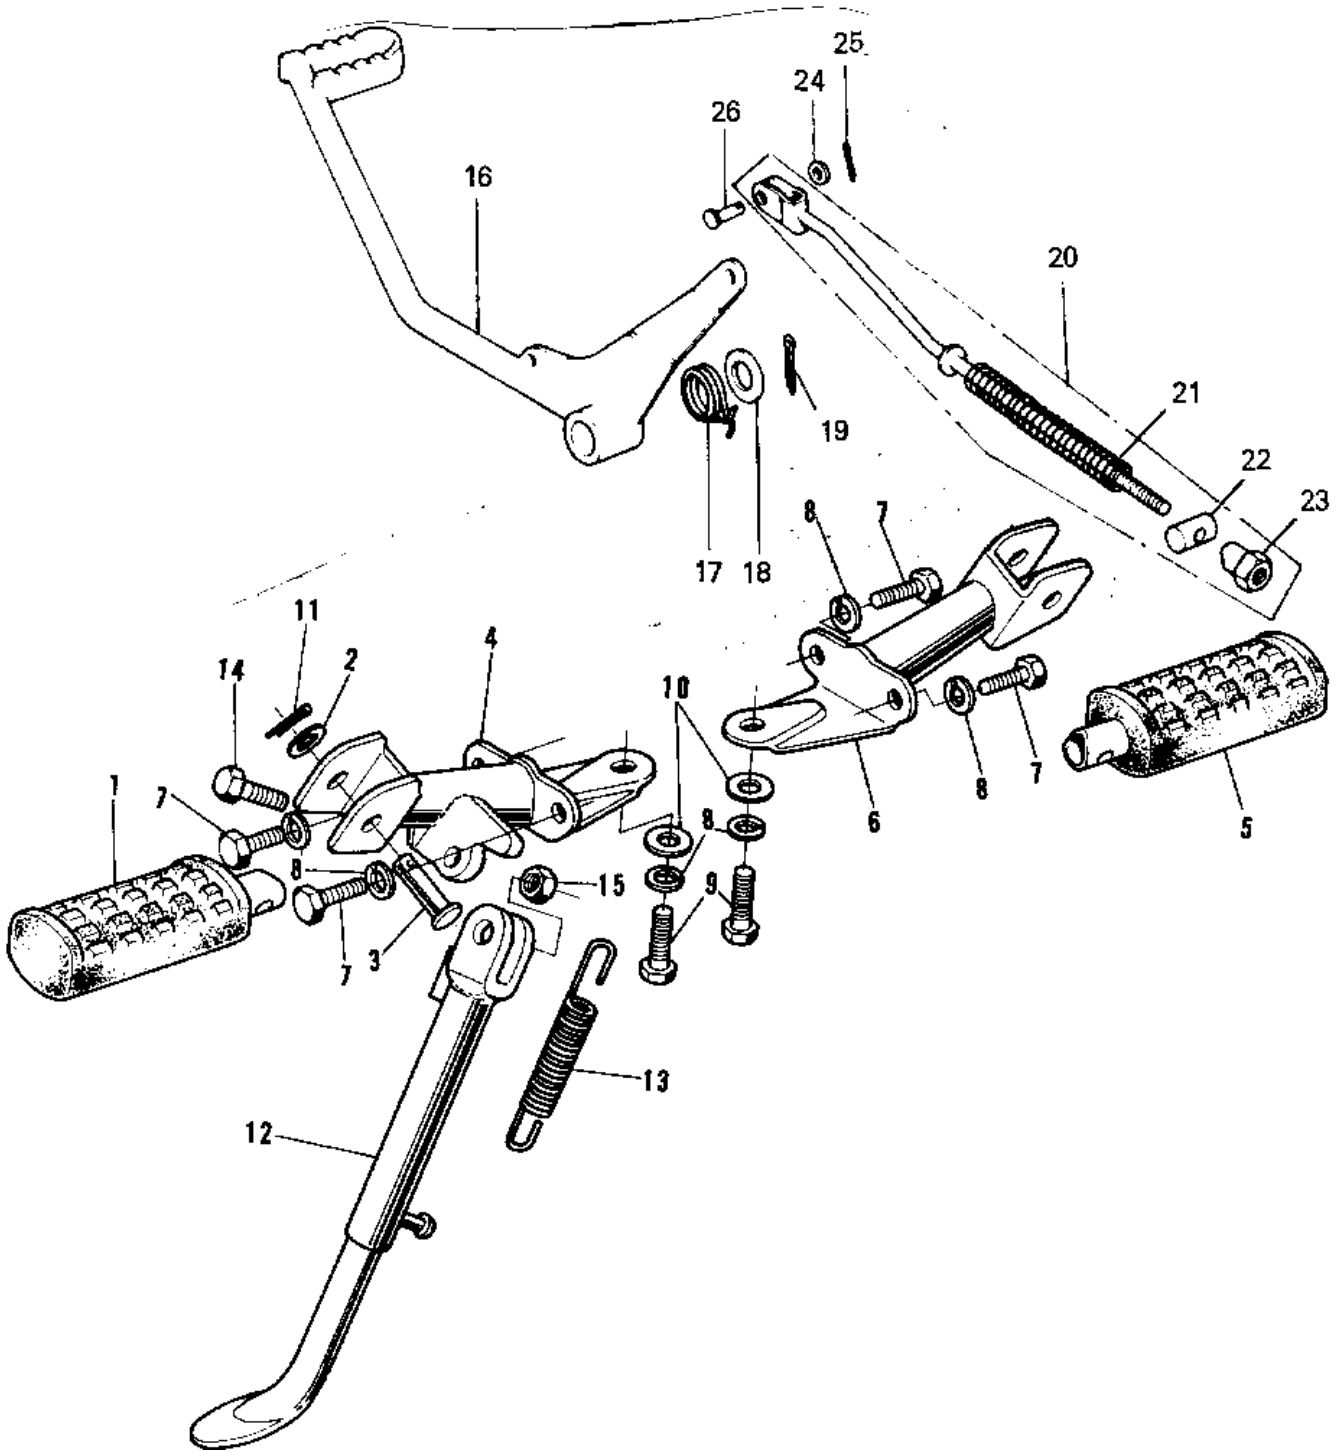

# 1975 G5-C PARTS DIAGRAM

FOOTRESTS/STAND/BRAKE PEDAL ('74-'75 B/C)

# 1975 G5-C PARTS LIST

FOOTRESTS/STAND/BRAKE PEDAL ('74-'75 B/C)

ITEM NAME	PART NUMBER	QUANTITY
STEP-ASSY,FR,LH (Ref # 1)	34027-1114	
WASHER PL 22.5X36X2.3 (Ref # 2)	92022-204	
PIN-FOOTREST BAR FIT (Ref # 3)	92043-080	
HOLDER,FOTREST BAR,LH (Ref # 4)	34003-049	
STEP-ASSY,FR,RH (Ref # 5)	34027-1115	
HOLDER,FOTREST BAR,RH (Ref # 6)	34003-050	
BOLT-SMALL-UPSET,8X18 (Ref # 7)	115G0818	
WASHER SPRING 8MM (Ref # 8)	461F0800	
BOLT-SMALL-UPSET,8X18 (Ref # 9)	115G0818	
WASHER PLAIN 8MM (Ref # 10)	410B0800	
PIN COTTER 2.5X16 (Ref # 11)	550D2516	
STAND-SIDE (Ref # 12)	34024-037	
SPRING MAIN STAND (Ref # 13)	34023-005	
BOLT,10X28 (Ref # 14)	113G1028	
NUT 10MM (Ref # 15)	315B1000	
PEDAL,BRAKE (Ref # 16)	43001-056	
SPRING BRAKE PEDAL (Ref # 17)	43005-007	
WASHER PLAIN 14MM (Ref # 18)	410B1400	
PIN COTTER 3.0X30 (Ref # 19)	550D3030	
BRAKE ROD ASSY (Ref # 20~23)	43010-5001	
SPRING,BRAKE ROD (Ref # 21)	43012-001	
PIN BRAKE (Ref # 22)	92043-039	
NUT-BRAKE ROD ADJUST (Ref # 23)	92015-042	
WASHER PLAIN 6MM (Ref # 24)	410B0600	
PIN COTTER 2.0X15 (Ref # 25)	550D2015	
PIN-BRAKE ROD FITTING (Ref # 26)	92043-064	