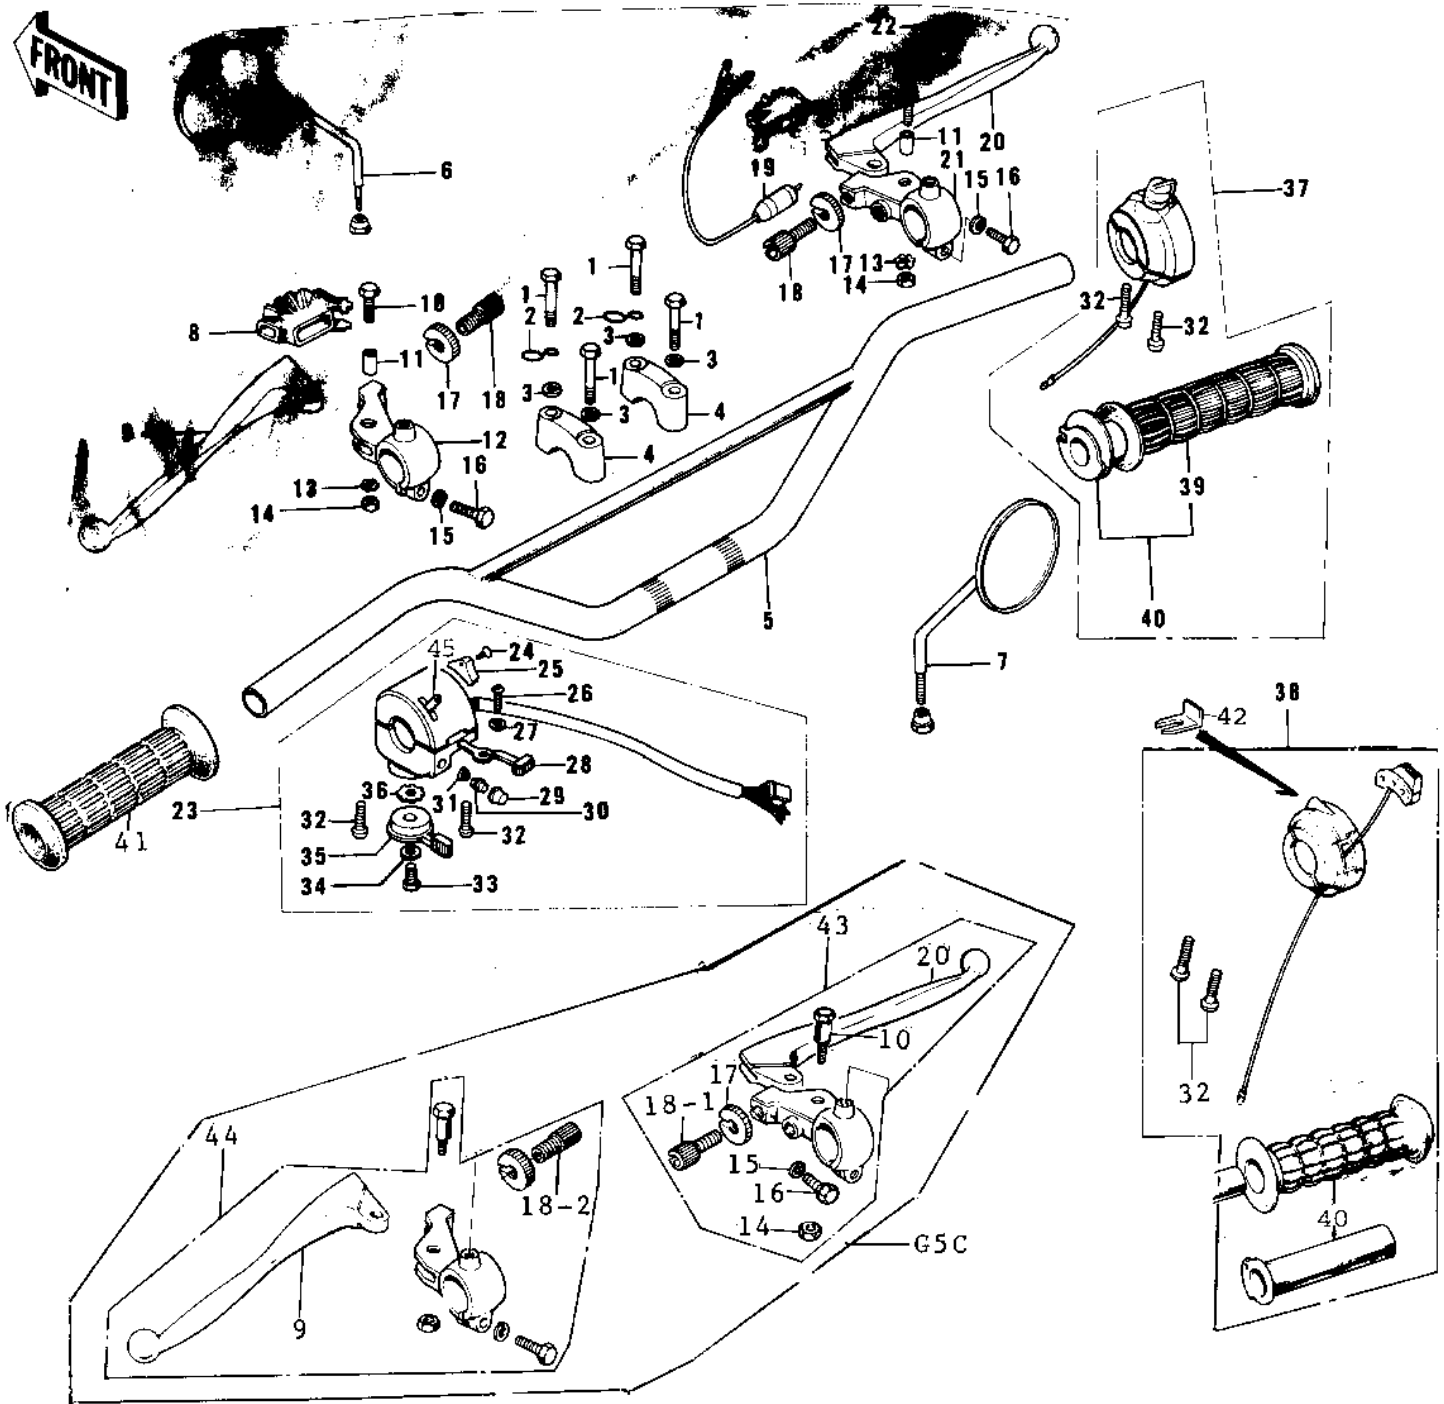

1972 G5 PARTS DIAGRAM

HANDLEBAR ('74-'75 B/C)

1972 G5 PARTS LIST

HANDLEBAR ('74-'75 B/C)

ITEM NAME	PART NUMBER	QUANTITY
BOLT 8X38 (Ref # 1)	92001-1405	4
CLAMP-CABLE (Ref # 2)	92037-075	2
WASHER SPRING 8MM (Ref # 3)	461F0800	4
HOLDER-HANDLEBAR (Ref # 4)	46012-008	2
HANDLEBAR (Ref # 5)	46004-018	1
REAR VIEW MIRROR,L.H (Ref # 6)	56003-009	1
REAR VIEW MIRROR,R.H (Ref # 7)	56002-020	1
DUST COVER (Ref # 8)	46071-002	2
BOOTS,LEVER HOLDER (Ref # 8)	49006-1017	2
LEVER-CLUTCH (Ref # 9)	46092-015	1
BOLT HEX HEAD 5X20 (Ref # 10)	92007-020	2
BOLT,HEX HEAD,5X22 (Ref # 10)	92007-046	2
COLLAR LEVER (Ref # 11)	46059-011	2
HOLDER-CLUTCH LEV,BLK (Ref # 12)	46094-011-21	1
WASHER LOCK 5MM (Ref # 13)	464H0500	2
NUT 5MM (Ref # 14)	312B0500	2
NUT-LOCK,5MM (Ref # 14)	92019-014	2
WASHER PLAIN 6MM (Ref # 15)	410B0600	2
BOLT HEX HEAD 6X25 (Ref # 16)	110N0625	2
BOLT-UPSET (Ref # 16)	112G0625	2
NUT , CABLE ADJUST LOCK (Ref # 17)	46056-005	2
SCREW ADJUST (Ref # 18)	46055-006	2
SCREW,CABLE ADJUST (Ref # 18-1)	46055-010	1
SCREW,CABLE ADJUST (Ref # 18-2)	46055-009	1
SWITCH-FR. BRAKE LAMP (Ref # 19)	27021-004	1
LEVER FRONT BRAKE (Ref # 20)	46058-004	1
HOLDER-FR BRK LEV,BLK (Ref # 21)	46060-009-21	1
CAP-RR VIEW MIRROR (Ref # 22)	92102-009	1
CASE ASSY,L.H,BLACK (Ref # 23)	46091-019-10	1