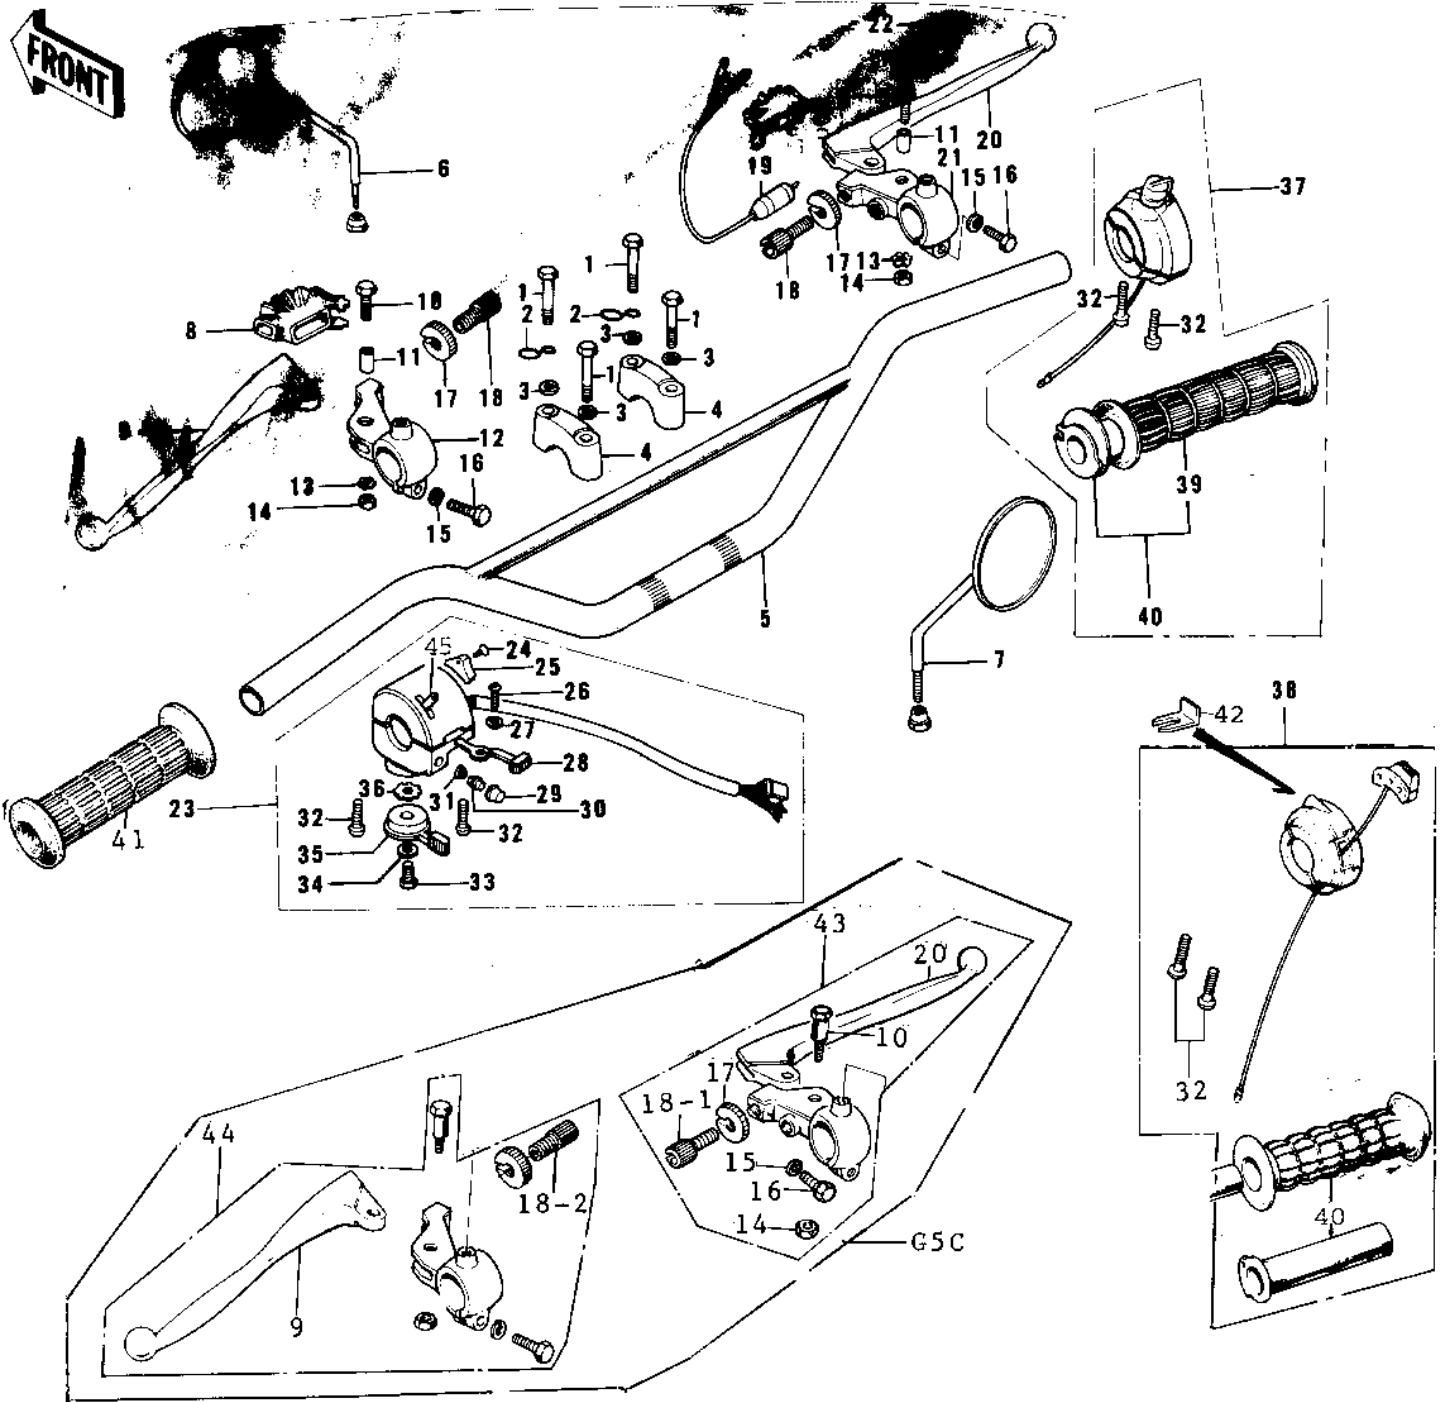

1974 G5-B PARTS DIAGRAM

HANDLEBAR ('74-'75 B/C)

1974 G5-B PARTS LIST

HANDLEBAR ('74-'75 B/C)

ITEM NAME	PART NUMBER	QUANTITY
BOLT 8X38 (Ref # 1)	92001-1405	
CLAMP-CABLE (Ref # 2)	92037-075	
WASHER SPRING 8MM (Ref # 3)	461F0800	
HOLDER-HANDLEBAR (Ref # 4)	46012-008	
HANDLEBAR (Ref # 5)	46004-018	
REAR VIEW MIRROR,L.H (Ref # 6)	56003-009	
REAR VIEW MIRROR,R.H (Ref # 7)	56002-020	
DUST COVER (Ref # 8)	46071-002	
BOOTS,LEVER HOLDER (Ref # 8)	49006-1017	
LEVER-CLUTCH (Ref # 9)	46092-015	
BOLT HEX HEAD 5X20 (Ref # 10)	92007-020	
BOLT,HEX HEAD,5X22 (Ref # 10)	92007-046	
COLLAR LEVER (Ref # 11)	46059-011	
HOLDER-CLUTCH LEV,BLK (Ref # 12)	46094-011-21	
WASHER LOCK 5MM (Ref # 13)	464H0500	
NUT 5MM (Ref # 14)	312B0500	
NUT-LOCK,5MM (Ref # 14)	92019-014	
WASHER PLAIN 6MM (Ref # 15)	410B0600	
BOLT HEX HEAD 6X25 (Ref # 16)	110N0625	
BOLT-UPSET (Ref # 16)	112G0625	
NUT , CABLE ADJUST LOCK (Ref # 17)	46056-005	
SCREW ADJUST (Ref # 18)	46055-006	
SCREW,CABLE ADJUST (Ref # 18-1)	46055-010	
SCREW,CABLE ADJUST (Ref # 18-2)	46055-009	
SWITCH-FR. BRAKE LAMP (Ref # 19)	27021-004	
LEVER FRONT BRAKE (Ref # 20)	46058-004	
HOLDER-FR BRK LEV,BLK (Ref # 21)	46060-009-21	
CAP-RR VIEW MIRROR (Ref # 22)	92102-009	
CASE ASSY,L.H,BLACK (Ref # 23)	46091-019-10	