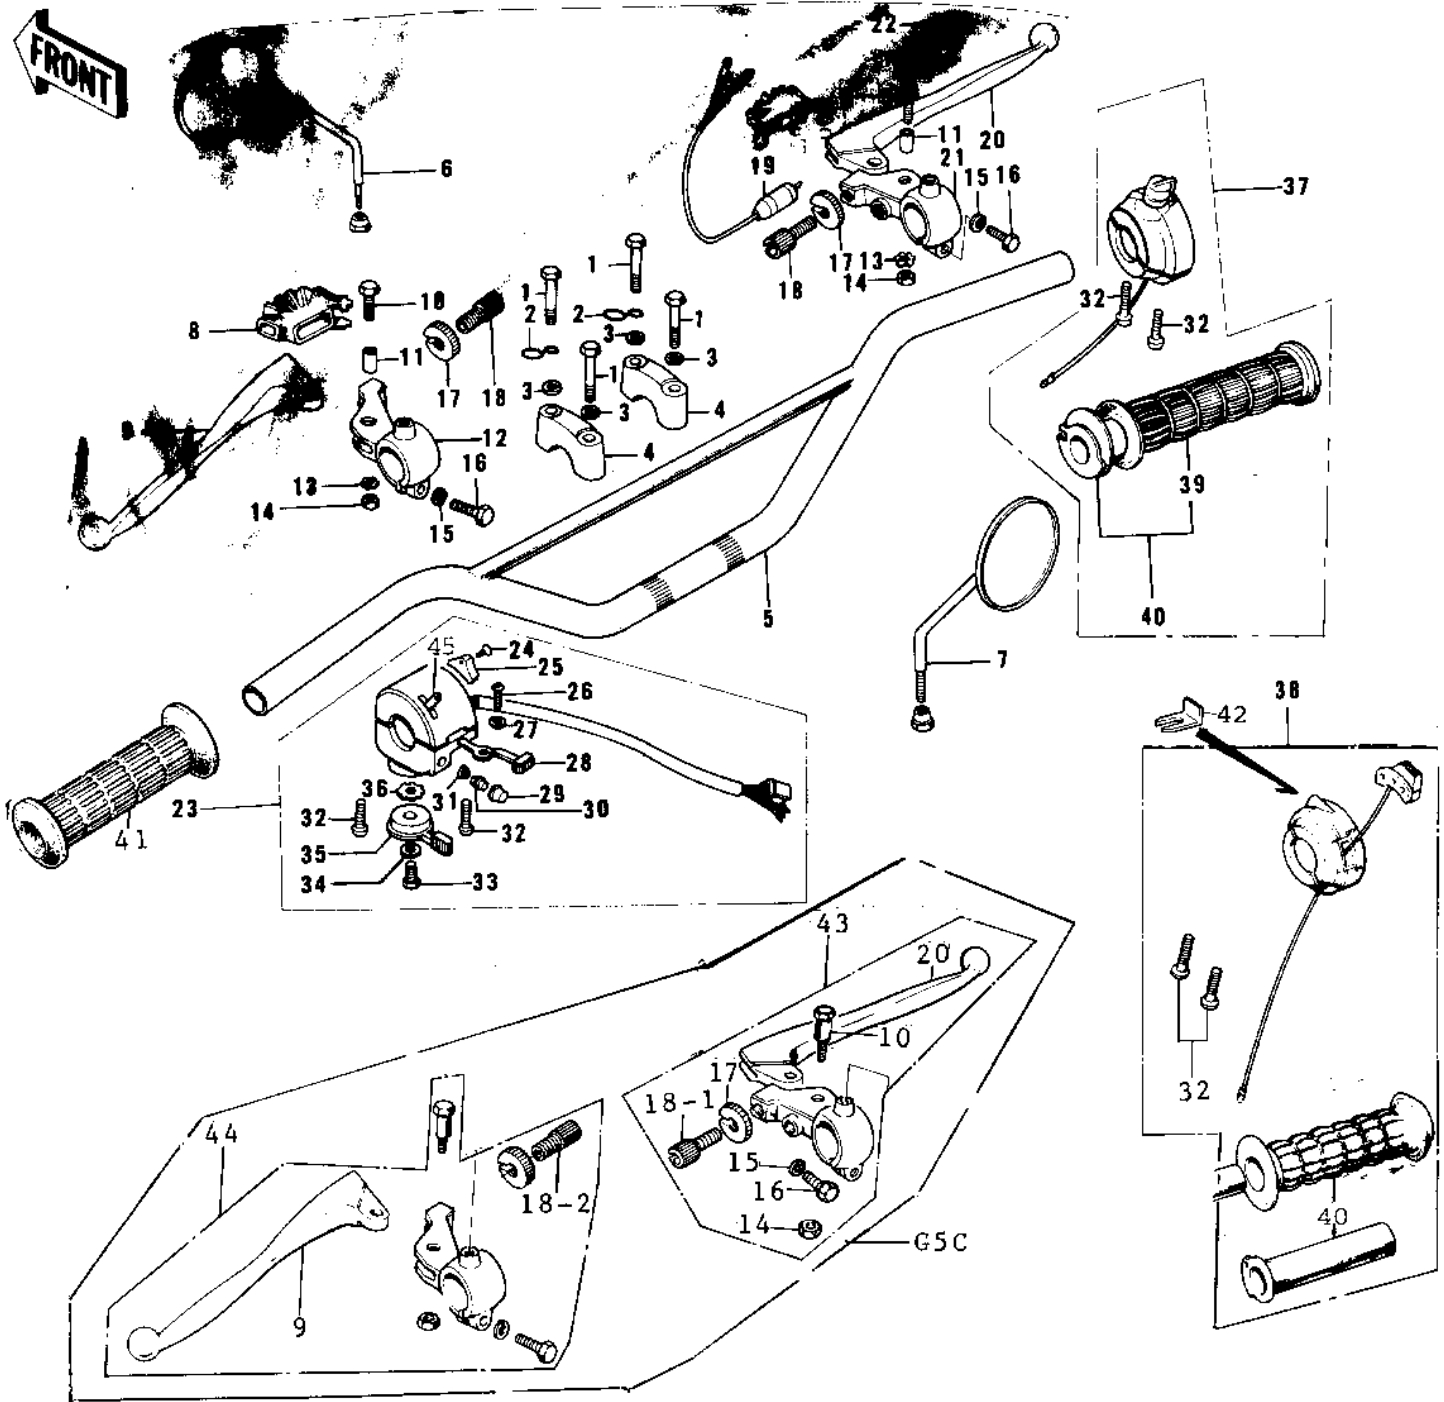

1975 G5-C PARTS DIAGRAM

HANDLEBAR ('74-'75 B/C)

1975 G5-C PARTS LIST

HANDLEBAR ('74-'75 B/C)

ITEM NAME	PART NUMBER	QUANTITY
BOLT 8X38 (Ref # 1)	92001-1405	
CLAMP-CABLE (Ref # 2)	92037-075	
WASHER SPRING 8MM (Ref # 3)	461F0800	
HOLDER-HANDLEBAR (Ref # 4)	46012-008	
HANDLEBAR (Ref # 5)	46004-018	
REAR VIEW MIRROR,L.H (Ref # 6)	56003-009	
REAR VIEW MIRROR,R.H (Ref # 7)	56002-020	
DUST COVER (Ref # 8)	46071-002	
BOOTS,LEVER HOLDER (Ref # 8)	49006-1017	
LEVER-CLUTCH (Ref # 9)	46092-015	
BOLT HEX HEAD 5X20 (Ref # 10)	92007-020	
BOLT,HEX HEAD,5X22 (Ref # 10)	92007-046	
COLLAR LEVER (Ref # 11)	46059-011	
HOLDER-CLUTCH LEV,BLK (Ref # 12)	46094-011-21	
WASHER LOCK 5MM (Ref # 13)	464H0500	
NUT 5MM (Ref # 14)	312B0500	
NUT-LOCK,5MM (Ref # 14)	92019-014	
WASHER PLAIN 6MM (Ref # 15)	410B0600	
BOLT HEX HEAD 6X25 (Ref # 16)	110N0625	
BOLT-UPSET (Ref # 16)	112G0625	
NUT , CABLE ADJUST LOCK (Ref # 17)	46056-005	
SCREW ADJUST (Ref # 18)	46055-006	
SCREW,CABLE ADJUST (Ref # 18-1)	46055-010	
SCREW,CABLE ADJUST (Ref # 18-2)	46055-009	
SWITCH-FR. BRAKE LAMP (Ref # 19)	27021-004	
LEVER FRONT BRAKE (Ref # 20)	46058-004	
HOLDER-FR BRK LEV,BLK (Ref # 21)	46060-009-21	
CAP-RR VIEW MIRROR (Ref # 22)	92102-009	
CASE ASSY,L.H,BLACK (Ref # 23)	46091-019-10	