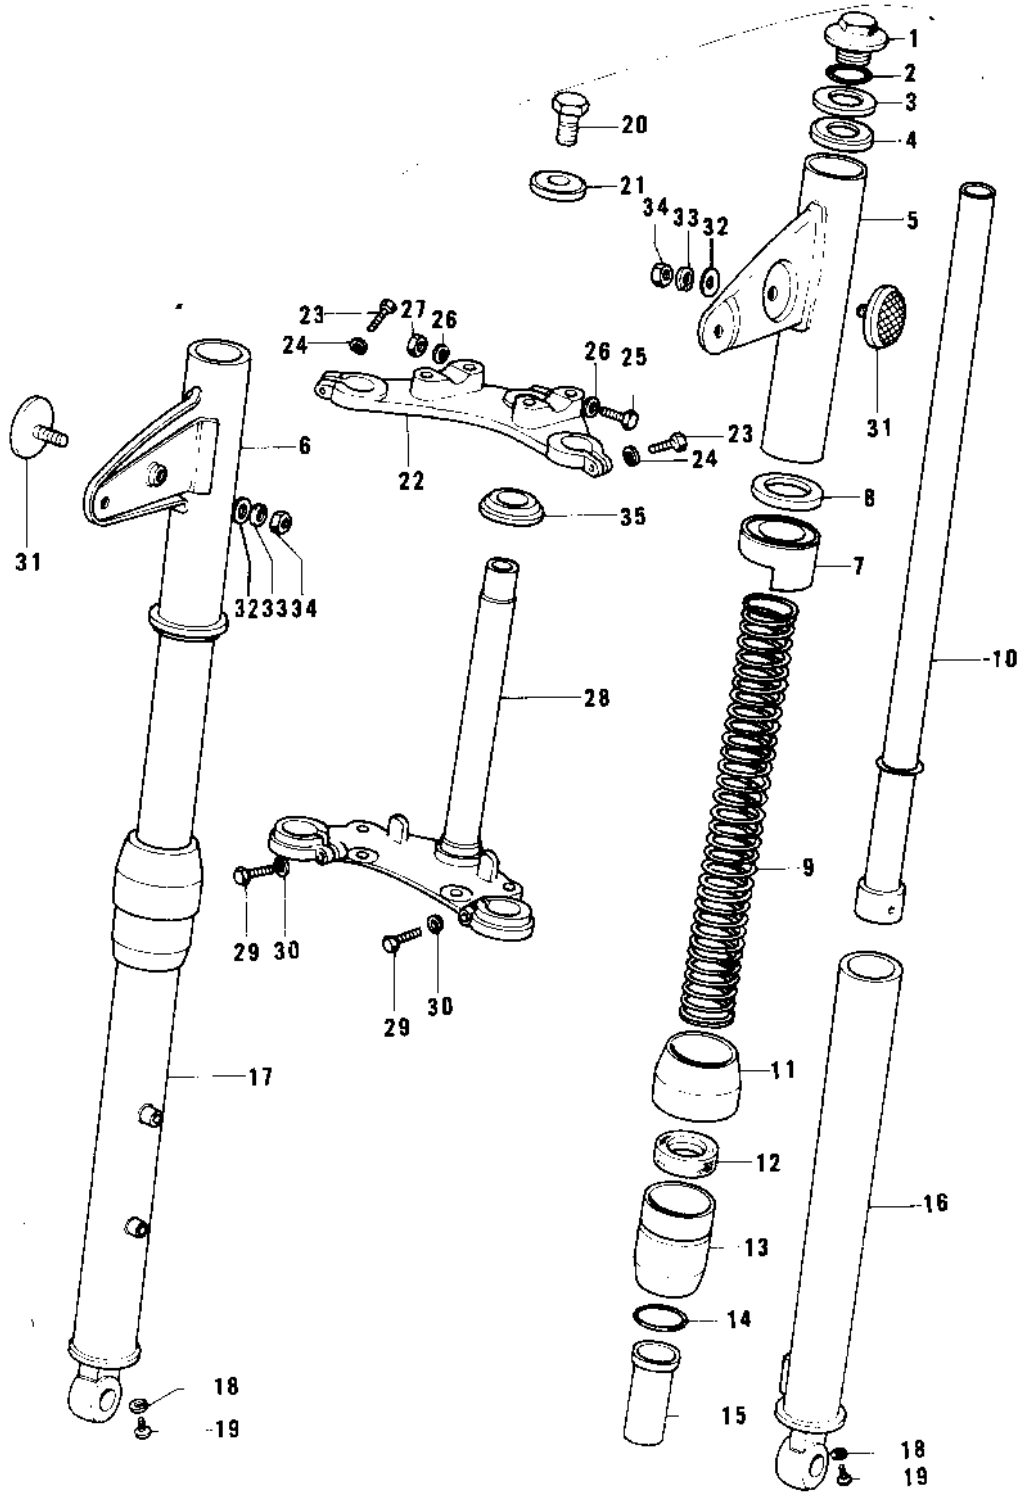

1974 G5-B PARTS DIAGRAM

FRONT FORK (74-75 B/C)

1974 G5-B PARTS LIST

FRONT FORK ('74-'75 B/C)

ITEM NAME	PART NUMBER	QUANTITY
FORK-FRONT,F.BLACK (Ref # 1~30)	44001-100-21	
BOLT-FORK TOP (Ref # 1)	44041-036	
'O' RING INNER TUBE (Ref # 2)	44046-014	
GASKET-FORK COVER (Ref # 3)	44045-037	
WASHER-FORK COVER (Ref # 4)	44043-046	
COVER-L.H FORK,F.BLK (Ref # 5)	44033-051-21	
COVER-R.H FORK F BLK (Ref # 6)	44034-051-21	
GUIDE-FORK COVER (Ref # 7)	44030-010	
GASKET FORK COVER (Ref # 8)	44045-012	
SPRING-FORK (Ref # 9)	44026-040	
TUBE-FORK INNER (Ref # 10)	44013-034	
DUST SHIELD FORK (Ref # 11)	44010-006	
OIL SEAL (Ref # 12)	92049-1049	
NUT FORK OUTER TUBE (Ref # 13)	44007-007	
'O' RING OUTER TUBE (Ref # 14)	44046-012	
GUIDE-FORK INNER TUBE (Ref # 15)	44015-013	
TUBE,LH,FORK OUTER (Ref # 16)	44005-043	
TUBE,RH,FORK OUTER (Ref # 17)	44006-041	
GASKET FORK DRAIN PLG (Ref # 18)	44045-002	
SCREW PAN HEAD 4X8 (Ref # 19)	220B0408	
BOLT STRNG STEM HEAD (Ref # 20)	44041-007	
WASHER STRNG STEM HD (Ref # 21)	44043-016	
HEAD-STEERING STEM (Ref # 22)	44039-047	
BOLT-STEERING STEM HD (Ref # 23)	44041-044	
WASHER SPRING 8MM (Ref # 24)	461F0800	
BOLT-HEX HEAD.8M/M (Ref # 25)	44041-045	
WASHER PLAIN 8MM (Ref # 26)	410B0800	
NUT,LOCK,8MM (Ref # 27)	92015-1124	
STEM-STEERING (Ref # 28)	44037-052	

1974 G5-B PARTS LIST

FRONT FORK ('74-'75 B/C)

ITEM NAME	PART NUMBER	QUANTITY
BOLT PINCH (Ref # 29)	44041-010	
WASHER, SPRING 10MM (Ref # 30)	461F1000	
REFLECTOR-REFLEX,FRNT (Ref # 31)	28001-011	
WASHER PLAIN 5MM (Ref # 32)	411B0500	
WASHER SPRING 5MM (Ref # 33)	461F0500	
NUT,5MM (Ref # 34)	311B0500	
CONE LOWER BEARING (Ref # 35)	92047-004	