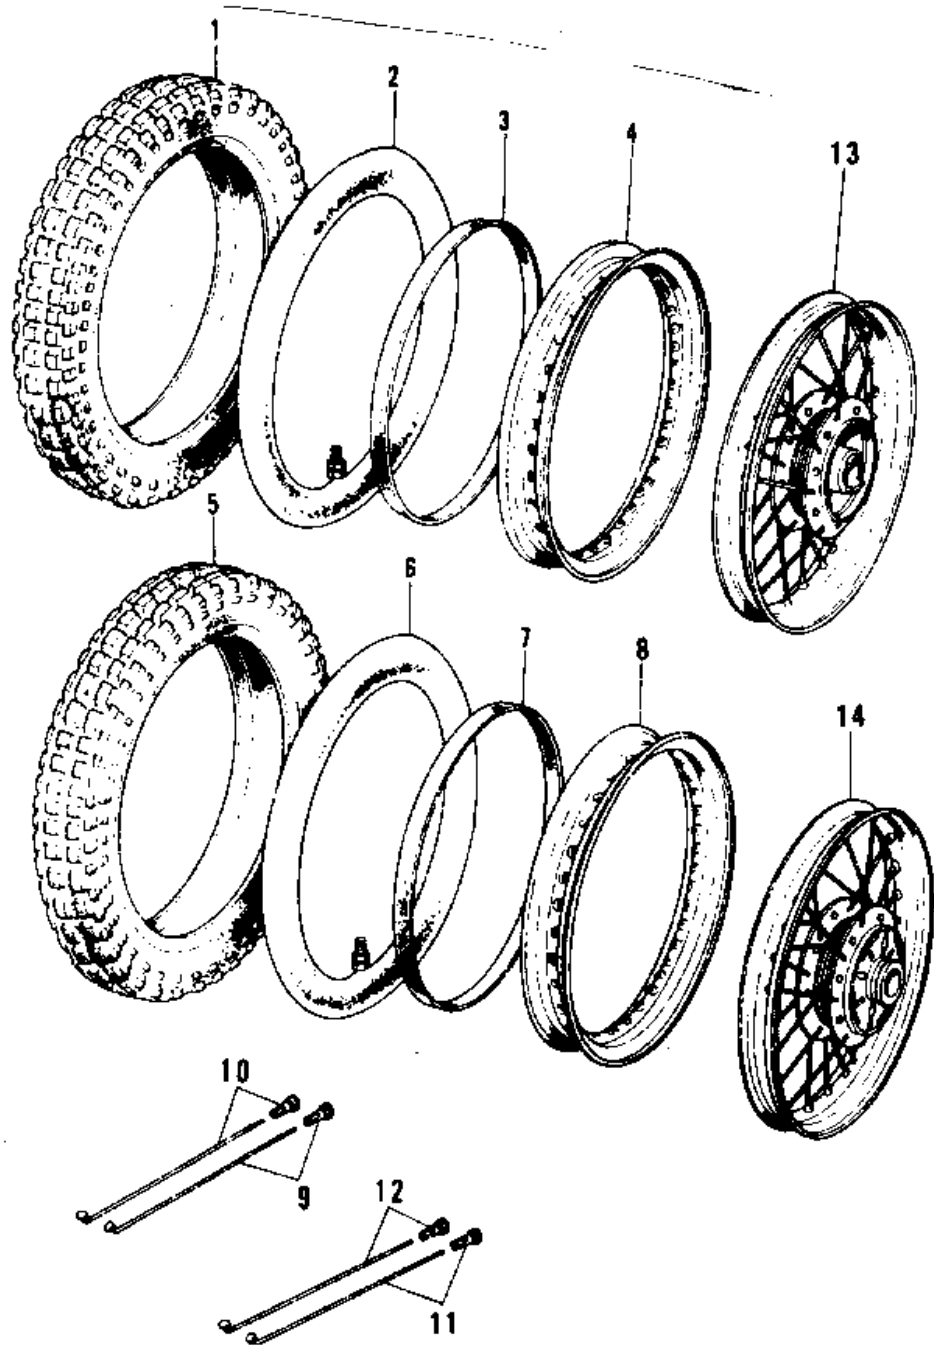

1972 G5 PARTS DIAGRAM

WHEELS/TIRES (74-75 B/C)

1972 G5 PARTS LIST

WHEELS/TIRES ('74-'75 B/C)

ITEM NAME	PART NUMBER	QUANTITY
UNAVAILABLE IN PRICE BOOK (Ref # 1)	41019-014	1
TUBE 250/275-19 (Ref # 2)	41022-038	1
BAND RIM (Ref # 3)	41023-015	1
RIM 1.40AX19 (Ref # 4)	41025-062	1
UNAVAILABLE IN PRICE BOOK (Ref # 5)	41017-007	1
UNAVAILABLE IN PRICE BOOK (Ref # 6)	41022-020	1
TUBE 250/275-18 (Ref # 6)	41022-032	1
BAND RIM (Ref # 7)	41023-001	1
RIM 1.60AX18W (Ref # 8)	41025-011	1
SPOKE-ASY,FR INNER (Ref # 9)	41027-055	18
SPOKE-ASY,FR OUTER (Ref # 10)	41028-055	18
SPOKE-ASY,RR INNER (Ref # 11)	41027-056	18
SPOKE-ASY,RR OUTER (Ref # 12)	41028-056	18
WHEEL ASSY-FRONT (Ref # 13)	41074-027	1
WHEEL ASSY-REAR (Ref # 14)	42048-005	1