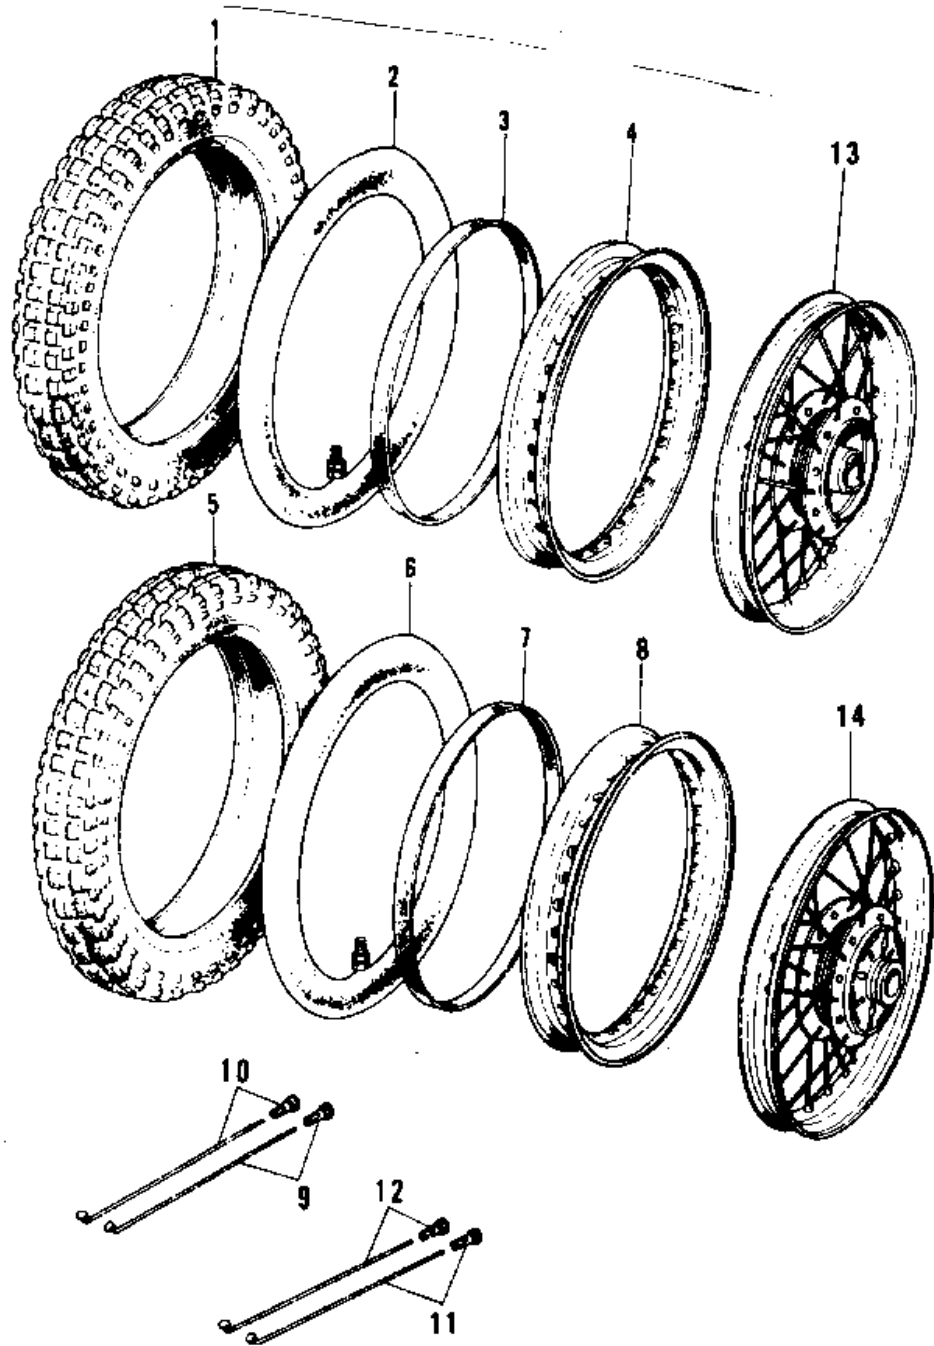

# 1973 G5-A PARTS DIAGRAM

WHEELS/TIRES (74-75 B/C)

## 1973 G5-A PARTS LIST

### WHEELS/TIRES ('74-'75 B/C)

ITEM NAME	PART NUMBER	QUANTITY
UNAVAILABLE IN PRICE BOOK (Ref # 1)	41019-014	
TUBE 250/275-19 (Ref # 2)	41022-038	
BAND RIM (Ref # 3)	41023-015	
RIM 1.40AX19 (Ref # 4)	41025-062	
UNAVAILABLE IN PRICE BOOK (Ref # 5)	41017-007	
UNAVAILABLE IN PRICE BOOK (Ref # 6)	41022-020	
TUBE 250/275-18 (Ref # 6)	41022-032	
BAND RIM (Ref # 7)	41023-001	
RIM 1.60AX18W (Ref # 8)	41025-011	
SPOKE-ASY,FR INNER (Ref # 9)	41027-055	
SPOKE-ASY,FR OUTER (Ref # 10)	41028-055	
SPOKE-ASY,RR INNER (Ref # 11)	41027-056	
SPOKE-ASY,RR OUTER (Ref # 12)	41028-056	
WHEEL ASSY-FRONT (Ref # 13)	41074-027	
WHEEL ASSY-REAR (Ref # 14)	42048-005	