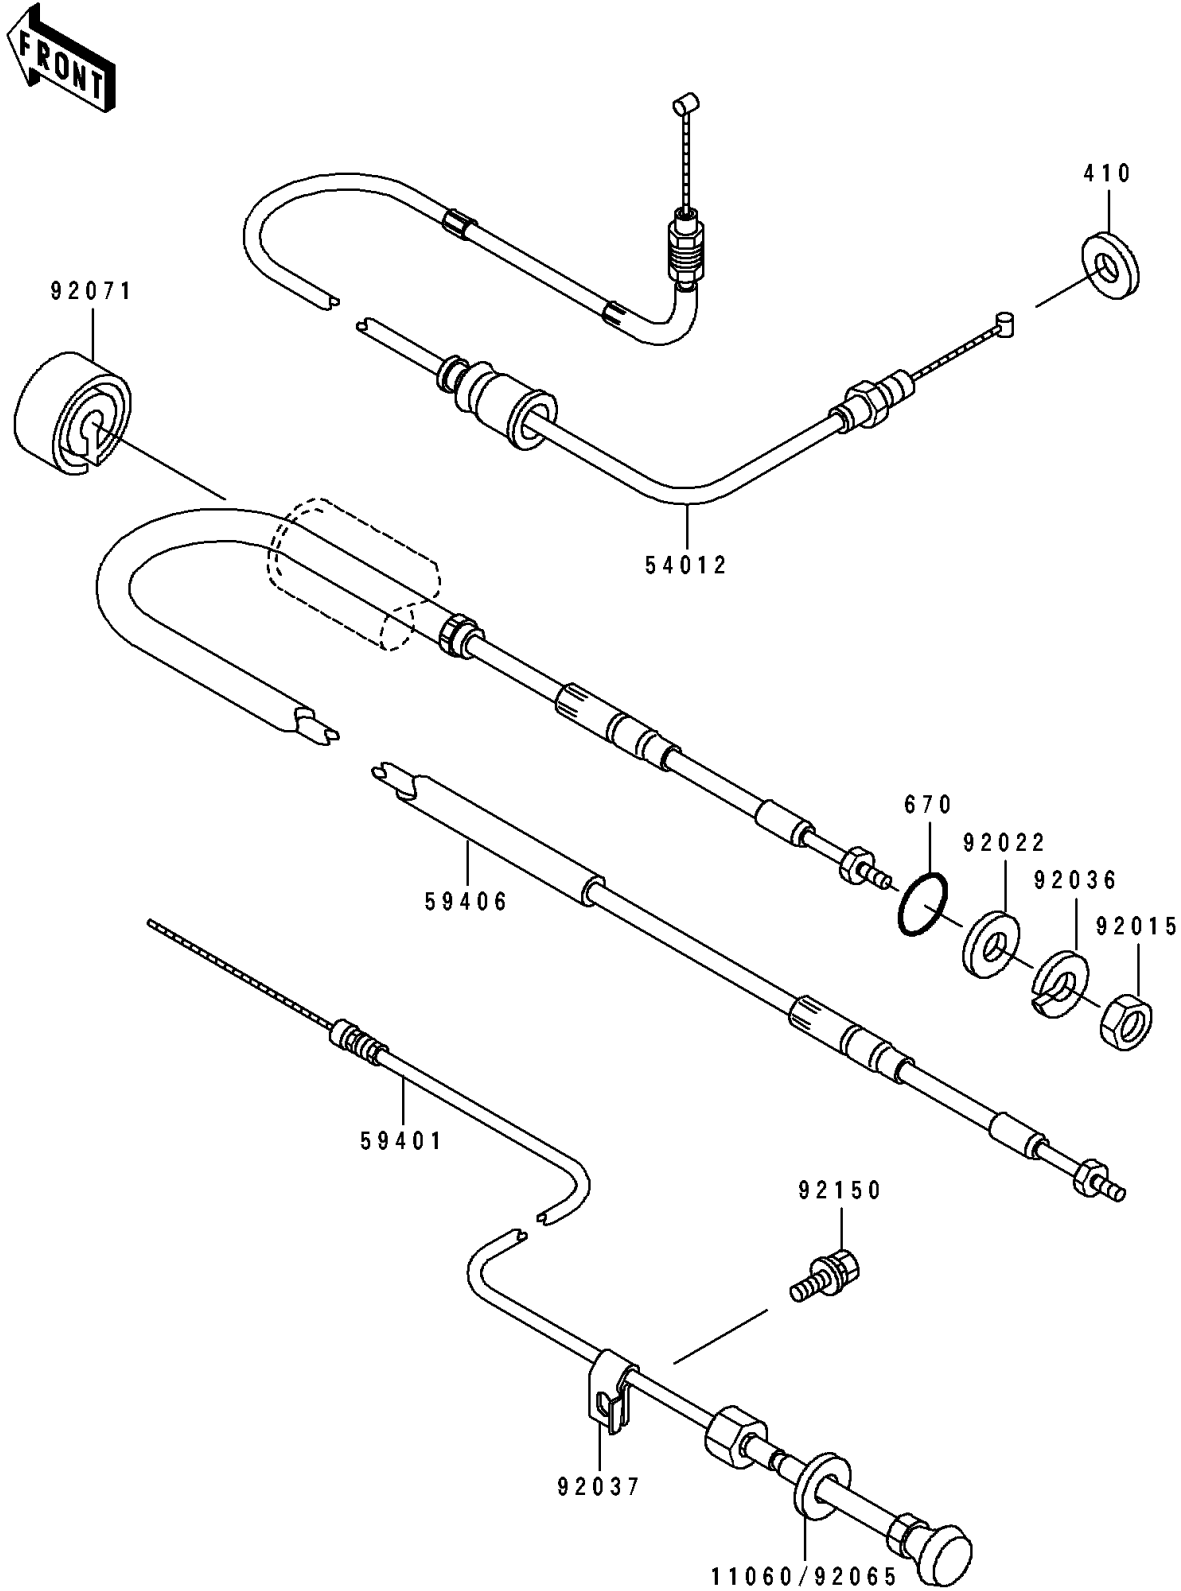

1991 550 SX PARTS DIAGRAM

Cables

F 3175

1991 550 SX PARTS LIST

Cables

ITEM NAME	PART NUMBER	QUANTITY
CABLE-THROTTLE (Ref # 54012)	54012-3725	1
CABLE-CHOKE (Ref # 59401)	59401-3707	1
CABLE-STRG (Ref # 59406)	59406-3709	1
NUT,20MM (Ref # 92015)	92015-526	1
WASHER (Ref # 92022)	92022-535	1
RING-SNAP (Ref # 92036)	92036-501	1
CLAMP,CHOKE CABLE (Ref # 92037)	92037-544	1
GASKET (Ref # 92065)	92065-538	1
GROMMET (Ref # 92071)	92071-3774	1
BOLT,6X12 (Ref # 92150)	92150-3709	1
W-PLAIN-S,10MM (Ref # 410)	410S1000	1
O RING,11MM (Ref # 670)	670B2011	1