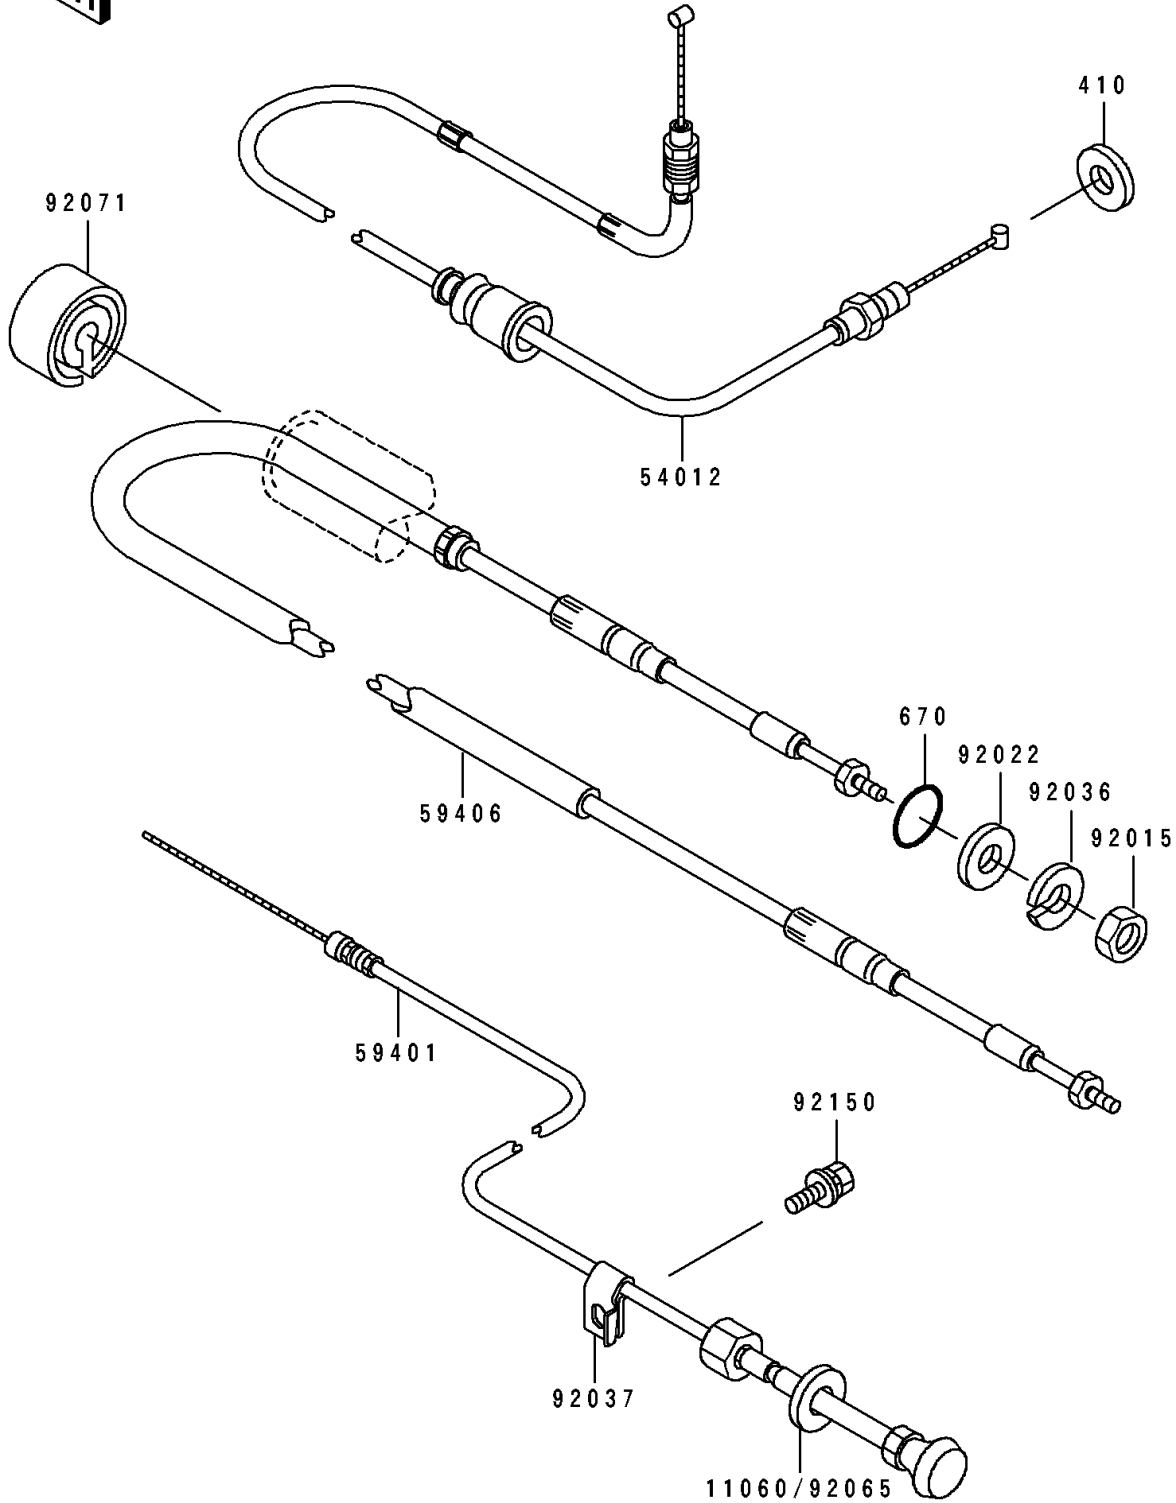

1992 550 SX PARTS DIAGRAM

Cables

F 3175

1992 550 SX PARTS LIST

Cables

ITEM NAME	PART NUMBER	QUANTITY
CABLE-THROTTLE (Ref # 54012)	54012-3725	1
CABLE-CHOKE (Ref # 59401)	59401-3707	1
CABLE-STRG (Ref # 59406)	59406-3709	1
NUT,20MM (Ref # 92015)	92015-526	1
WASHER (Ref # 92022)	92022-535	1
RING-SNAP (Ref # 92036)	92036-501	1
CLAMP,CHOKE CABLE (Ref # 92037)	92037-544	1
GASKET (Ref # 92065)	92065-538	1
GROMMET (Ref # 92071)	92071-3774	1
BOLT,6X12 (Ref # 92150)	92150-3709	1
W-PLAIN-S,10MM (Ref # 410)	410S1000	1
O RING,11MM (Ref # 670)	670B2011	1