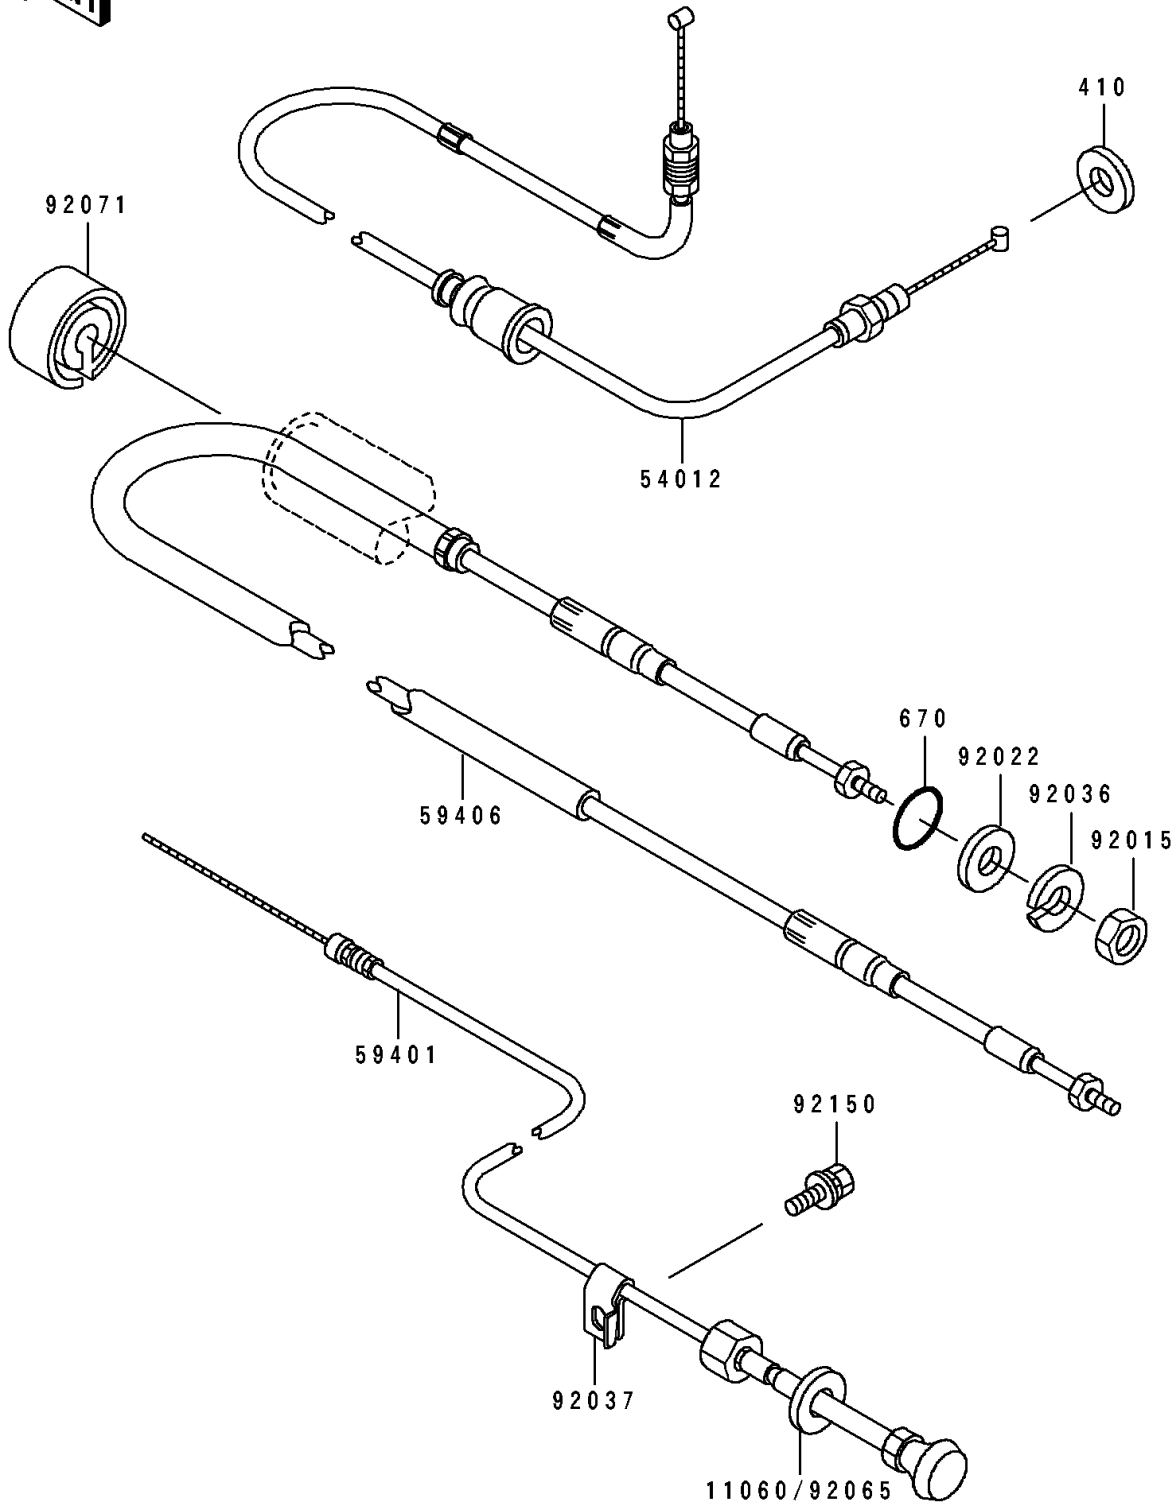

1994 550 SX PARTS DIAGRAM

Cables

F 3175

1994 550 SX PARTS LIST

Cables

ITEM NAME	PART NUMBER	QUANTITY
CABLE-THROTTLE (Ref # 54012)	54012-3725	1
CABLE-CHOKE (Ref # 59401)	59401-3707	1
CABLE-STRG (Ref # 59406)	59406-3709	1
NUT,20MM (Ref # 92015)	92015-526	1
WASHER (Ref # 92022)	92022-535	1
RING-SNAP (Ref # 92036)	92036-501	1
CLAMP,CHOKE CABLE (Ref # 92037)	92037-544	1
GASKET (Ref # 92065)	92065-538	1
GROMMET (Ref # 92071)	92071-3774	1
BOLT,6X12 (Ref # 92150)	92150-3709	1
W-PLAIN-S,10MM (Ref # 410)	410S1000	1
O RING,11MM (Ref # 670)	670B2011	1