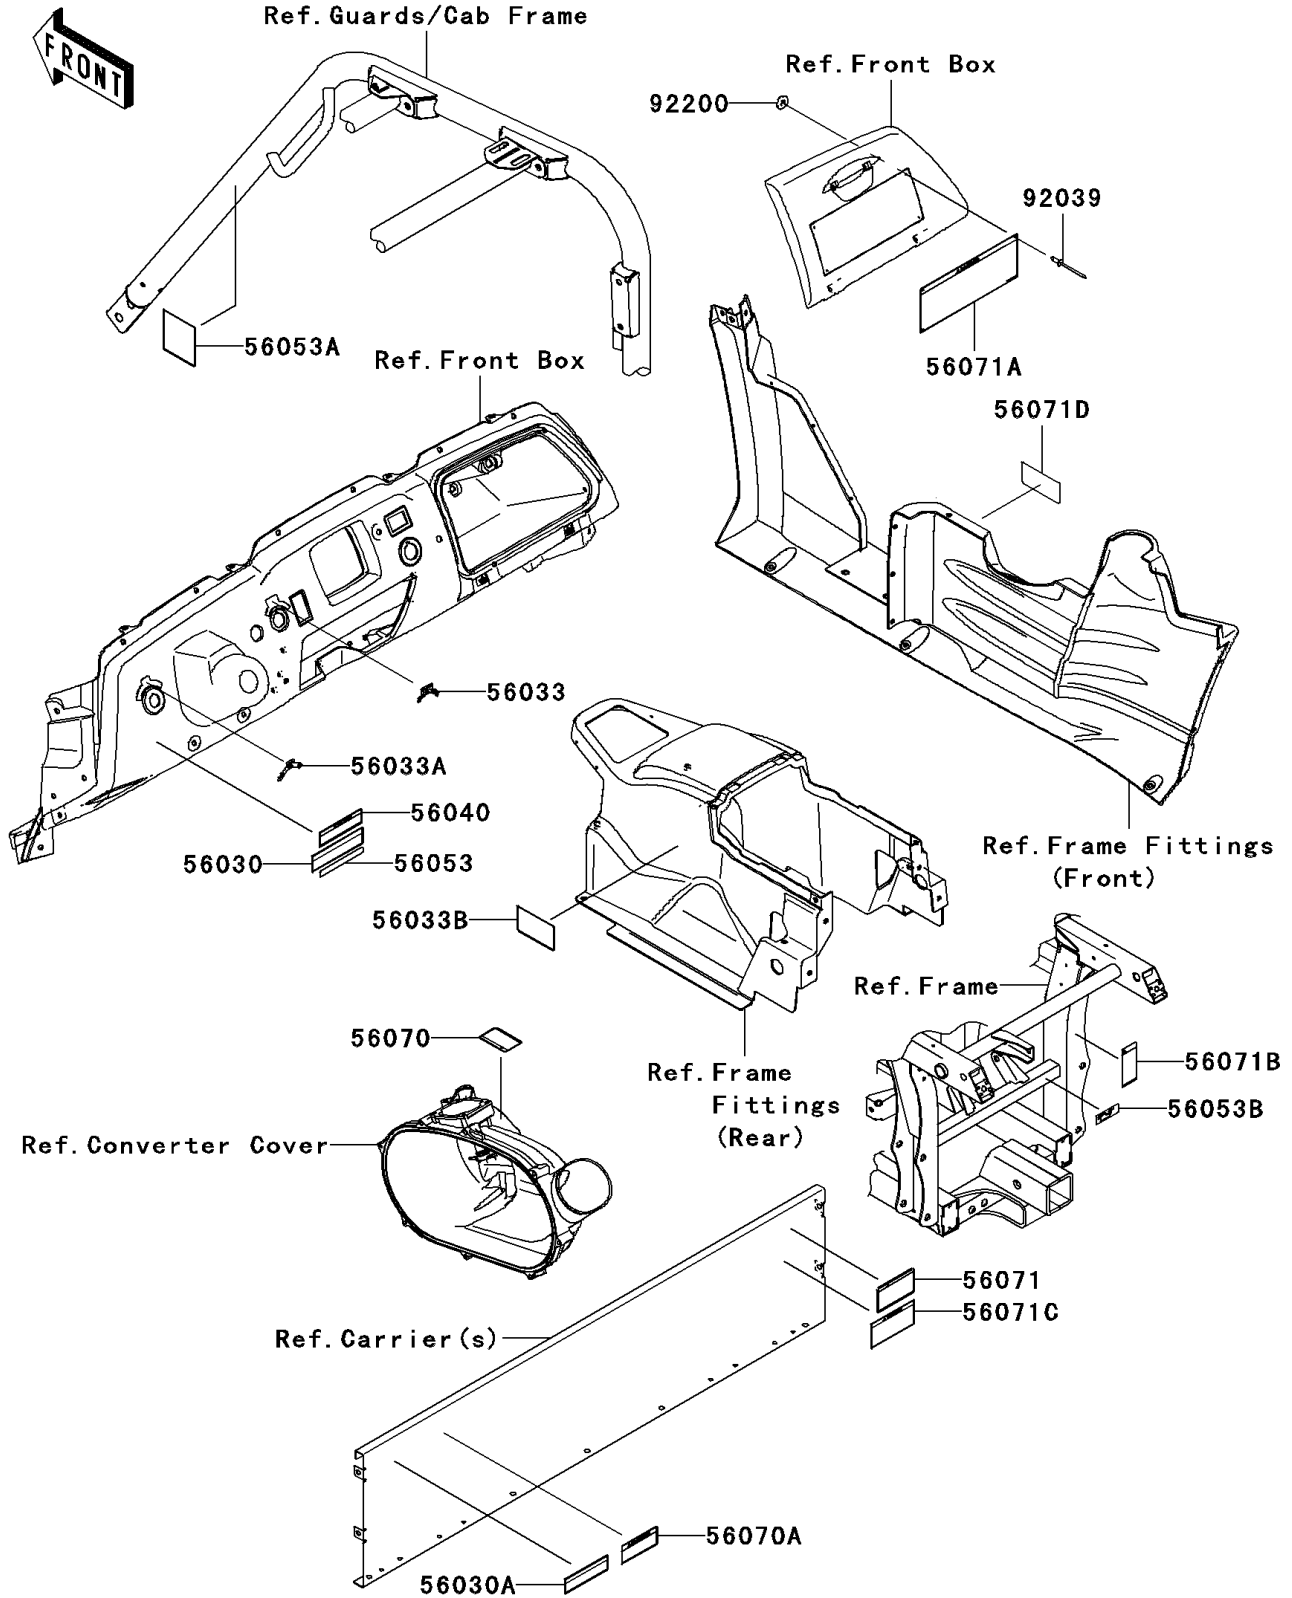

2008 Teryx® 750 4x4 NRA OUTDOORS™ PARTS DIAGRAM

Labels

F2860

2008 Teryx® 750 4x4 NRA OUTDOORS™ PARTS LIST

Labels

| ITEM NAME | PART NUMBER | QUANTITY |
|--|-------------|----------|
| LABEL,PARKING LEVER (Ref # 56030) | 56030-0213 | 1 |
| LABEL,CAUTION (Ref # 56030A) | 56030-0240 | 1 |
| LABEL-MANUAL,MAIN SWITCH (Ref # 56033) | 56033-0190 | 1 |
| LABEL-MANUAL,HEAD LAMP SWITCH (Ref # 56033A) | 56033-0228 | 1 |
| LABEL-MANUAL,DRIVE BELT (Ref # 56033B) | 56033-0236 | 1 |
| LABEL-WARNING,SHIFT CAUTION (Ref # 56040) | 56040-1342 | 1 |
| LABEL-SPECIFICATION (Ref # 56053) | 56053-0278 | 1 |
| LABEL-SPECIFICATION,TIRE INFO (Ref # 56053A) | 56053-0338 | 1 |
| LABEL,TRAILER HITCH (Ref # 56053B) | 56053-0348 | 1 |
| LABEL-WARNING,CVT COVER (Ref # 56070) | 56070-1269 | 1 |
| LABEL-WARNING,BED RAISED (Ref # 56070A) | 56070-7515 | 1 |
| LABEL-WARNING (Ref # 56071) | 56071-0048 | 1 |
| LABEL-WARNING,SERIOUS INJURY (Ref # 56071A) | 56071-0068 | 1 |
| LABEL-WARNING,TRAILER HITCH (Ref # 56071B) | 56071-0099 | 1 |
| LABEL-WARNING,CARGO BED (Ref # 56071C) | 56071-0113 | 1 |
| LABEL-WARNING,GASOLINE (Ref # 56071D) | 56071-7501 | 1 |
| RIVET,3.2X8 (Ref # 92039) | 92039-3763 | 4 |
| WASHER,3.5X8X1 (Ref # 92200) | 92200-1251 | 4 |