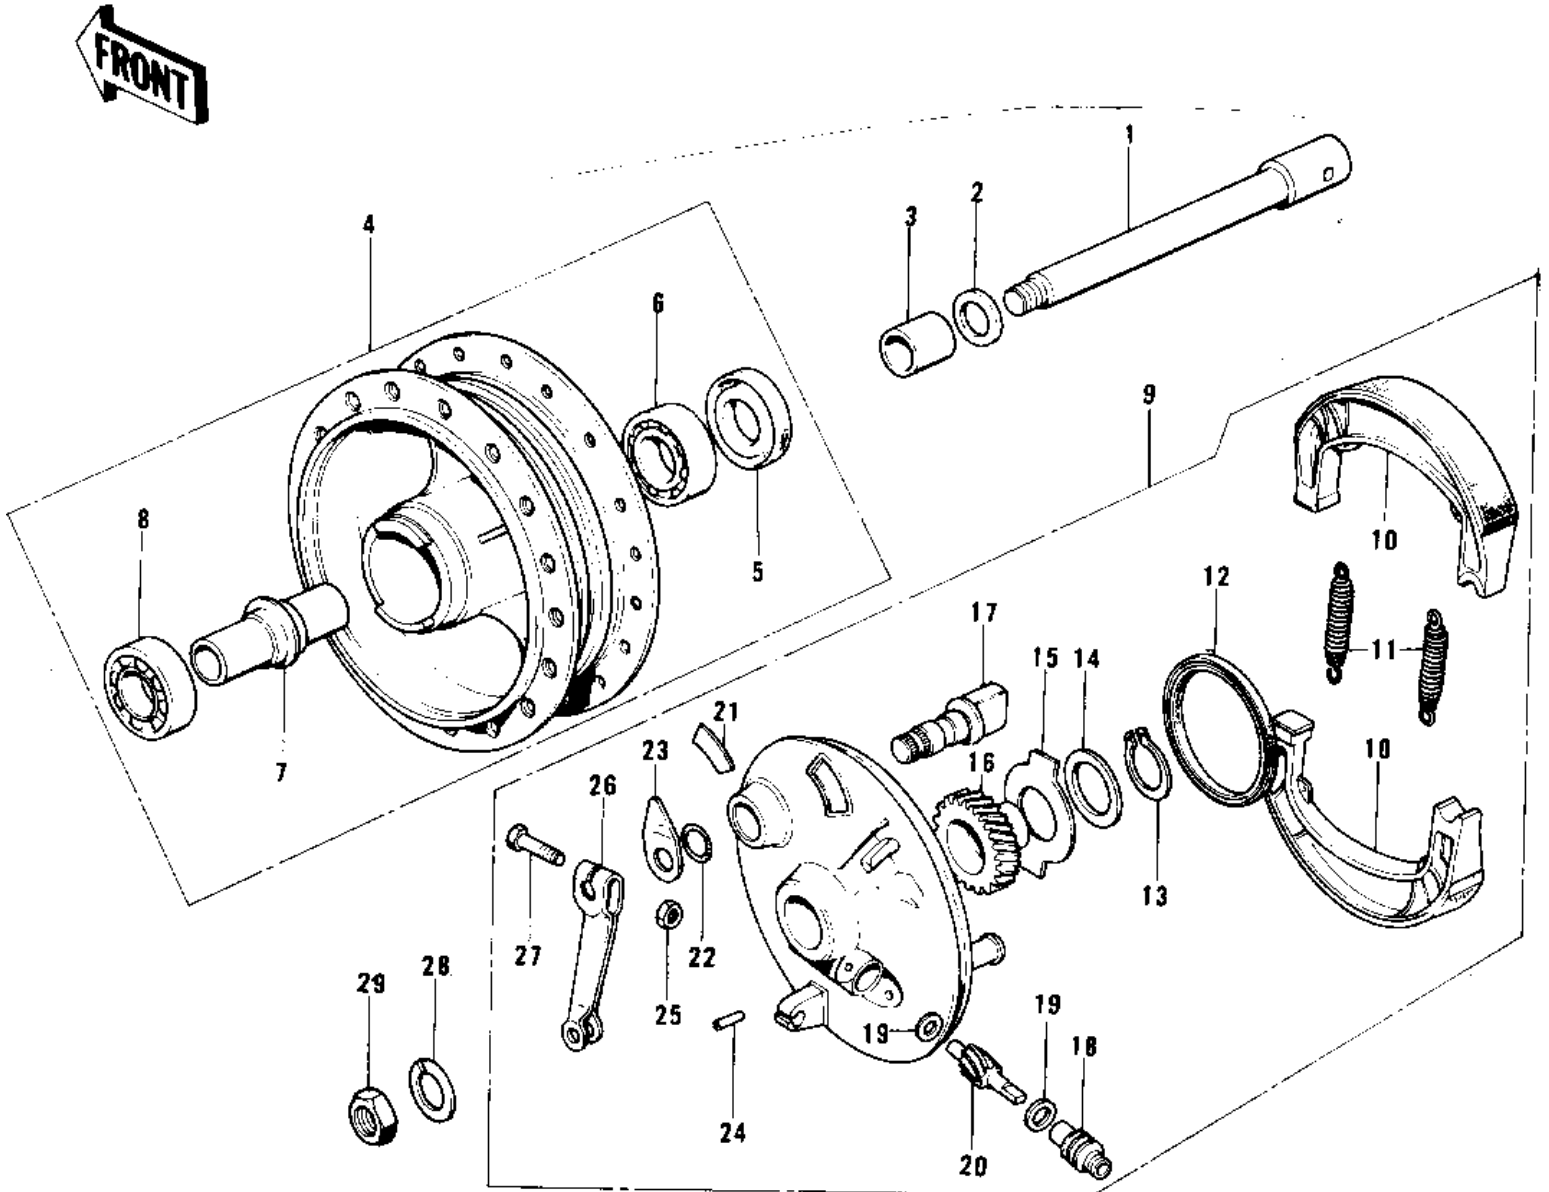

1973 G5-A PARTS DIAGRAM

FRONT HUB/BRAKE ('74-'75 B/C)

1973 G5-A PARTS LIST

FRONT HUB/BRAKE ('74-'75 B/C)

ITEM NAME	PART NUMBER	QUANTITY
AXLE-FRONT (Ref # 1)	41068-039	
DUST SHIELD FRNT DRUM (Ref # 2)	41042-002	
COLLAR FRONT HUB R.H (Ref # 3)	41069-002	
DRUM-ASSY,FR BRK (Ref # 4)	41034-1040	
OIL SEAL FRONT DRUM (Ref # 5)	92050-003	
BEARING BALL #6200 (Ref # 6)	601B6200	
SPACER FRONT HUB (Ref # 7)	41039-002	
BEARING BALL #6300Z (Ref # 8)	601B6300Z	
PANEL-ASY,FR BRK BUFF (Ref # 9)	41035-071-80	
PANEL-ASY,FR BRK BUFF (Ref # 9)	41035-071-80	
SHOE-BRAKE (Ref # 10)	41048-1085	
SPRING,BRAKE SHOE (Ref # 11)	92081-1766	
OIL SEAL BRAKE PANEL (Ref # 12)	92050-002	
CIRCLIP 15MM (Ref # 13)	480J1500	
WASHER SPEED GR THRST (Ref # 14)	41065-002	
RECIEVER SPEED GEAR (Ref # 15)	41064-002	
RECEIVER,SPEED GEAR (Ref # 15)	41064-010	
GEAR SPEEDOMETER (Ref # 16)	41059-006	
GEAR,SPEEDOMETER (Ref # 16)	41059-023	
CAM SHAFT-FRONT BRAKE (Ref # 17)	41050-018	
BUSH,SPEEDMETER CABLE (Ref # 18)	41062-005	
WASHER THRST SPD PINI (Ref # 19)	41063-001	
PINION SPEEDOMETER (Ref # 20)	41060-004	
LABEL,FR BRK SHOE (Ref # 21)	41084-002	
"0" RING,11MM (Ref # 22)	92055-004	
INDICATOR,FR BRK PNL (Ref # 23)	41085-002	
PIN,SPRING (Ref # 24)	41082-001	
NUT,6MM (Ref # 25)	41072-007	
LEVER FRONT BRAKE CAM (Ref # 26)	41053-005	

1973 G5-A PARTS LIST

FRONT HUB/BRAKE ('74-'75 B/C)

ITEM NAME	PART NUMBER	QUANTITY
BOLT-UPSET (Ref # 27)	112G0630	
WASHER SPRING 10MM (Ref # 28)	461F1000	
UNAVAILABLE IN PRICE BOOK (Ref # 29)	52045-005	