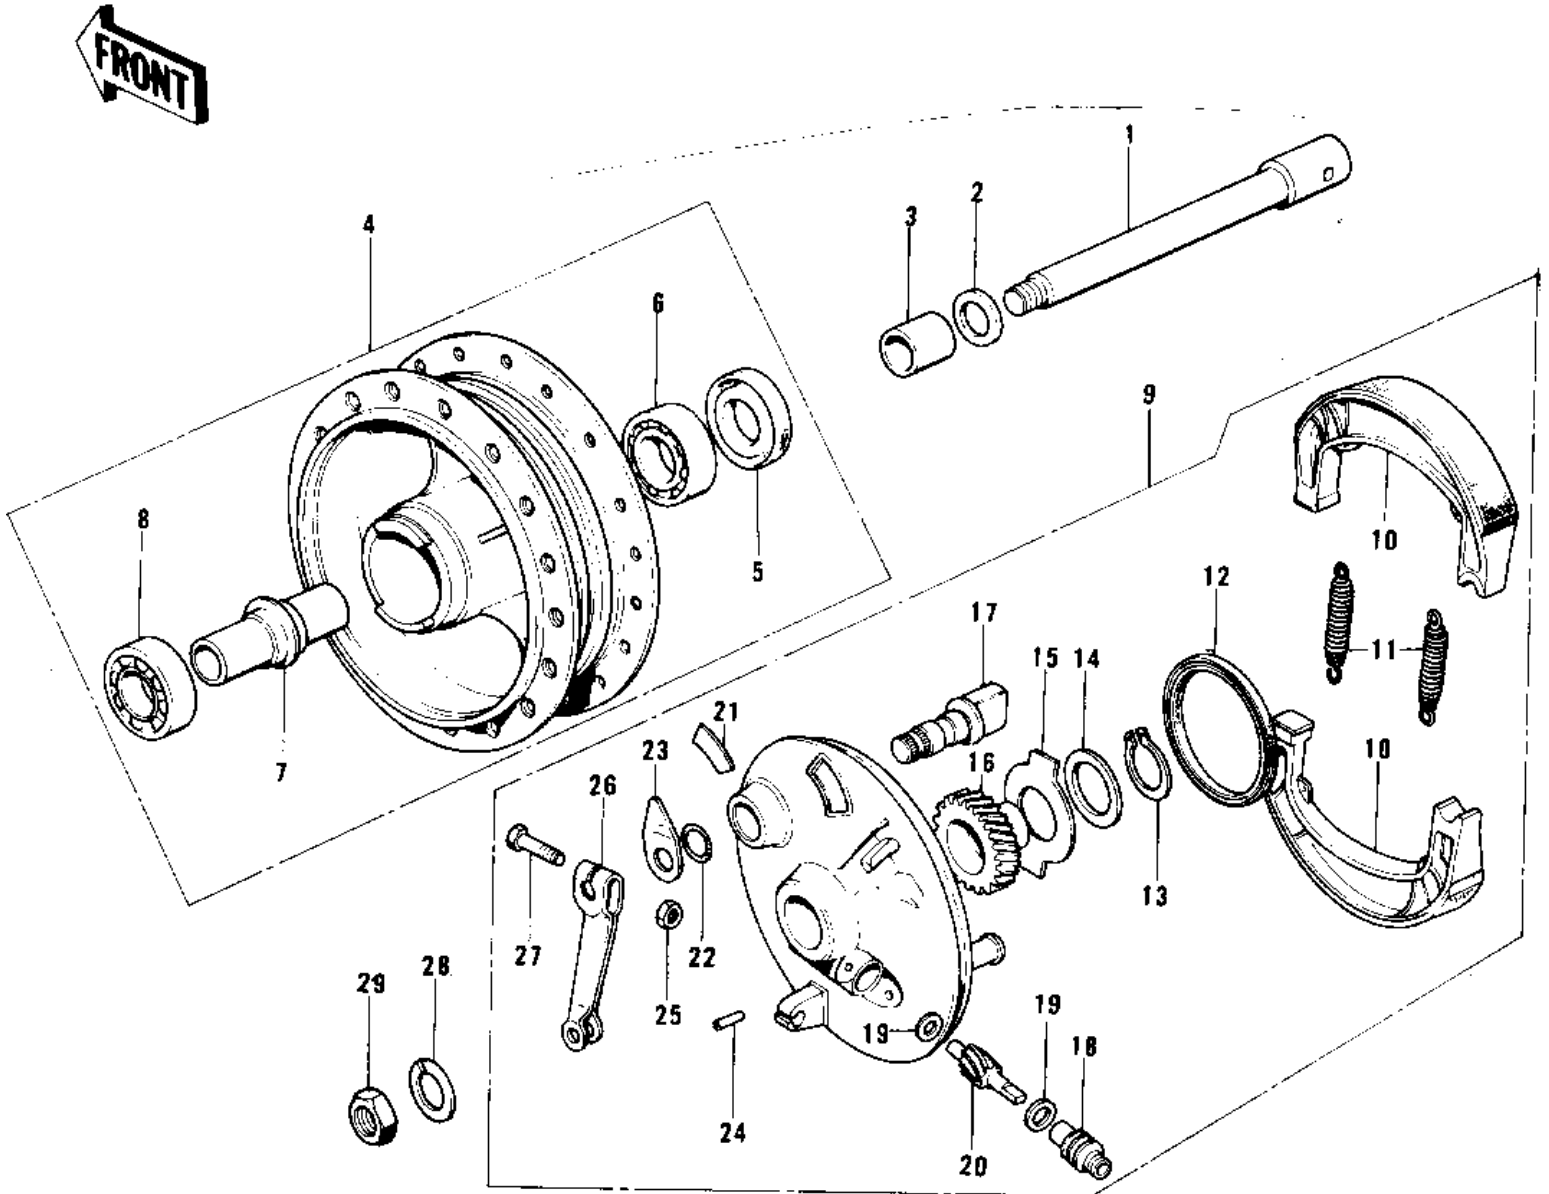

1974 G5-B PARTS DIAGRAM

FRONT HUB/BRAKE ('74-'75 B/C)

1974 G5-B PARTS LIST

FRONT HUB/BRAKE ('74-'75 B/C)

ITEM NAME	PART NUMBER	QUANTITY
AXLE-FRONT (Ref # 1)	41068-039	
DUST SHIELD FRNT DRUM (Ref # 2)	41042-002	
COLLAR FRONT HUB R.H (Ref # 3)	41069-002	
DRUM-ASSY,FR BRK (Ref # 4)	41034-1040	
OIL SEAL FRONT DRUM (Ref # 5)	92050-003	
BEARING BALL #6200 (Ref # 6)	601B6200	
SPACER FRONT HUB (Ref # 7)	41039-002	
BEARING BALL #6300Z (Ref # 8)	601B6300Z	
PANEL-ASY,FR BRK BUFF (Ref # 9)	41035-071-80	
PANEL-ASY,FR BRK BUFF (Ref # 9)	41035-071-80	
SHOE-BRAKE (Ref # 10)	41048-1085	
SPRING,BRAKE SHOE (Ref # 11)	92081-1766	
OIL SEAL BRAKE PANEL (Ref # 12)	92050-002	
CIRCLIP 15MM (Ref # 13)	480J1500	
WASHER SPEED GR THRST (Ref # 14)	41065-002	
RECIEVER SPEED GEAR (Ref # 15)	41064-002	
RECEIVER,SPEED GEAR (Ref # 15)	41064-010	
GEAR SPEEDOMETER (Ref # 16)	41059-006	
GEAR,SPEEDOMETER (Ref # 16)	41059-023	
CAM SHAFT-FRONT BRAKE (Ref # 17)	41050-018	
BUSH,SPEEDMETER CABLE (Ref # 18)	41062-005	
WASHER THRST SPD PINI (Ref # 19)	41063-001	
PINION SPEEDOMETER (Ref # 20)	41060-004	
LABEL,FR BRK SHOE (Ref # 21)	41084-002	
"0" RING,11MM (Ref # 22)	92055-004	
INDICATOR,FR BRK PNL (Ref # 23)	41085-002	
PIN,SPRING (Ref # 24)	41082-001	
NUT,6MM (Ref # 25)	41072-007	
LEVER FRONT BRAKE CAM (Ref # 26)	41053-005	

1974 G5-B PARTS LIST

FRONT HUB/BRAKE ('74-'75 B/C)

ITEM NAME	PART NUMBER	QUANTITY
BOLT-UPSET (Ref # 27)	112G0630	
WASHER SPRING 10MM (Ref # 28)	461F1000	
UNAVAILABLE IN PRICE BOOK (Ref # 29)	52045-005	