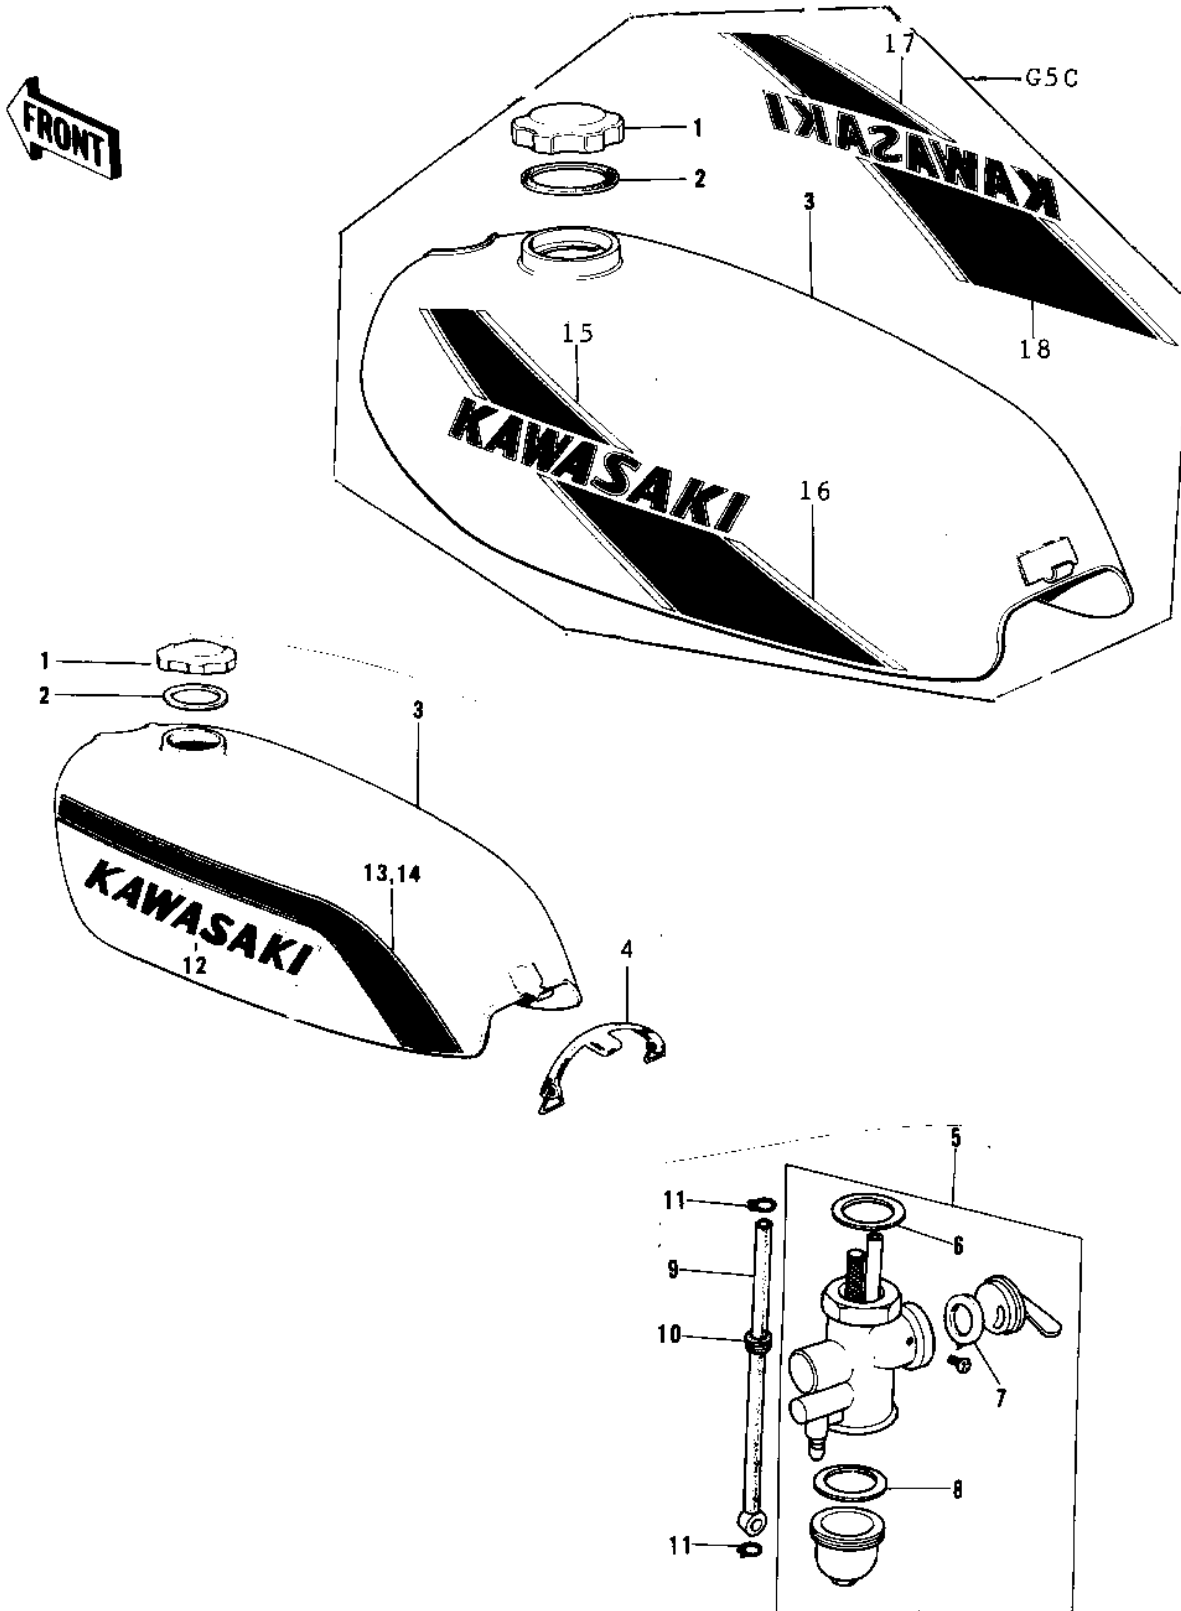

1972 G5 PARTS DIAGRAM

FUEL TANK ('74-'75 B/C)

1972 G5 PARTS LIST

FUEL TANK ('74-'75 B/C)

ITEM NAME	PART NUMBER	QUANTITY
CAP,FUEL TANK (Ref # 1)	51048-1013	1
GASKET,FUEL TANK CAP (Ref # 2)	51059-011	1
TANK-FUEL,C.BLUE (Ref # 3)	51001-075-1S	1
TANK-FUEL,C.ORANGE (Ref # 3)	51001-075-1T	1
TANK-FUEL,C.RED (Ref # 3)	51001-075-1P	1
TANK-FUEL,C.GOLD (Ref # 3)	51001-075-1V	1
BAND-FUEL TANK (Ref # 4)	92072-029	1
BAND-FUEL TANK (Ref # 4)	92072-050	1
TAP-ASSY,FUEL (Ref # 5)	51023-1123	1
TAP-ASSY,FUEL (Ref # 5)	51023-1123	1
GASKET,FUEL TAP JOINT (Ref # 6)	11009-1567	1
'O' RING FUEL COCK (Ref # 7)	92065-062	1
GASKET FUEL COCK CUP (Ref # 8)	51037-008	1
PIPE-FUEL (Ref # 9)	51044-031	1
PIPE-OIL (Ref # 9)	92059-072	1
GROMMET PIPE (Ref # 10)	92071-038	1
CLAMP FUEL PIPE (Ref # 11)	92037-010	2
DECA, FUEL TANK (Ref # 12)	56013-051	2
DECAL, FUEL TANK STRIPE LH (Ref # 13)	56027-163	1
DECAL, FUEL TANK STRIPE RH (Ref # 14)	56027-164	1
DECAL, FUEL TANK STRIPE UPPER (Ref # 15)	56027-247-SP	1
DECAL, FUEL TANK STRIPE LOWER (Ref # 16)	56027-248-SP	1
DECAL, FUEL TANK STRIPE UPPER (Ref # 17)	56027-249-SP	1
DECAL, FUEL TANK STRIPE LOWER (Ref # 18)	56027-250-SP	1