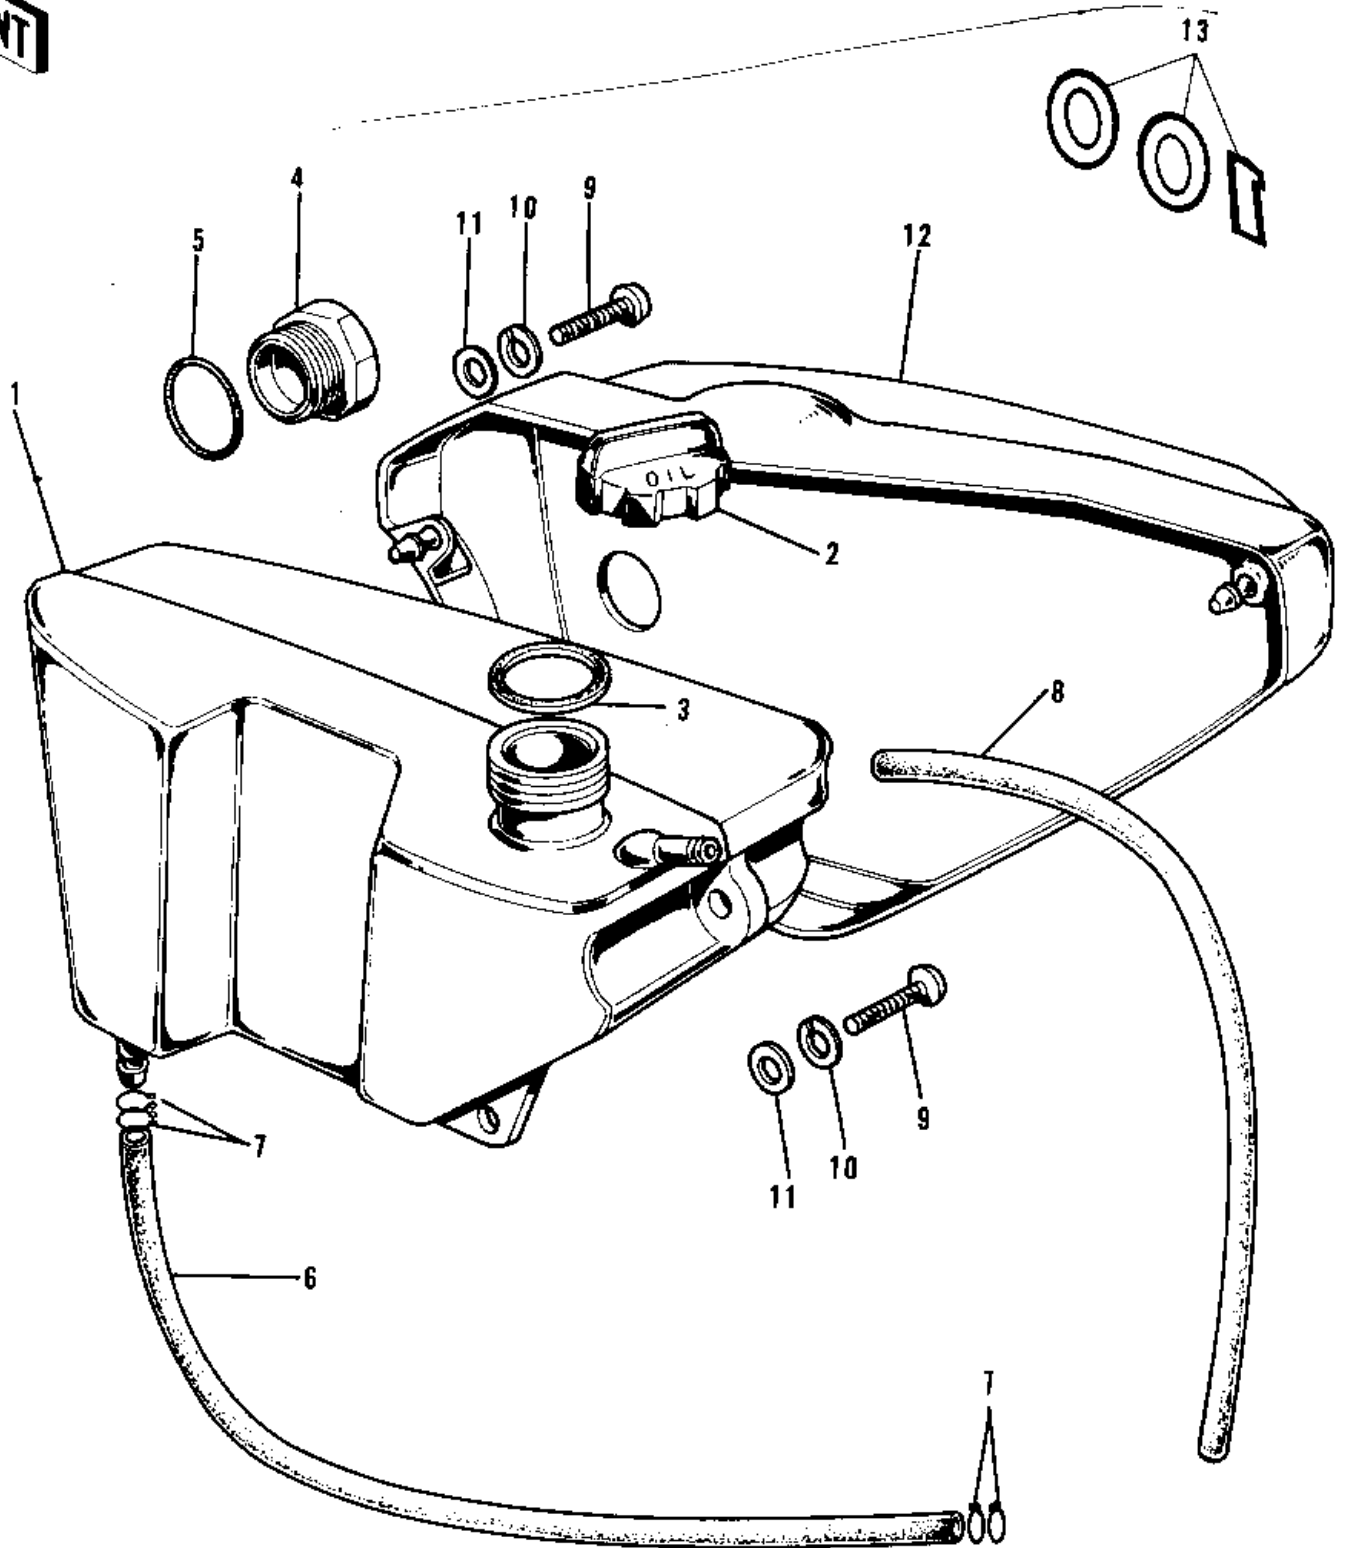

1972 G5 PARTS DIAGRAM

SIDE COVER/OIL TANK ('74-'75 B/C)

1972 G5 PARTS LIST

SIDE COVER/OIL TANK ('74-'75 B/C)

ITEM NAME	PART NUMBER	QUANTITY
TANK-OIL (Ref # 1)	52001-029	1
CAP-OIL TANK (Ref # 2)	52003-019	1
GASKET-OIL TANK CAP (Ref # 3)	92065-085	1
GUAGE-OIL LEVEL (Ref # 4)	52015-002	1
"O" RING,20MM (Ref # 5)	92055-051	1
PIPE-FUEL (Ref # 6)	92059-073	1
CLAMP FUEL PIPE (Ref # 7)	92037-010	4
UNAVAILABLE IN PRICE BOOK (Ref # 8)	700005280	1
SCREW PAN HEAD 6X20 (Ref # 9)	220B0620	3
WASHER SPRING 6MM (Ref # 10)	461F0600	3
WASHER 6.5X20X1.6T (Ref # 11)	92022-125	3
COVER-R.H SIDE,BLACK (Ref # 12)	36007-027-21	1
EMBLEM-OIL TANK (Ref # 13)	56018-127	1
EMBLEM,SIDE COVER (Ref # 13)	56018-183	1