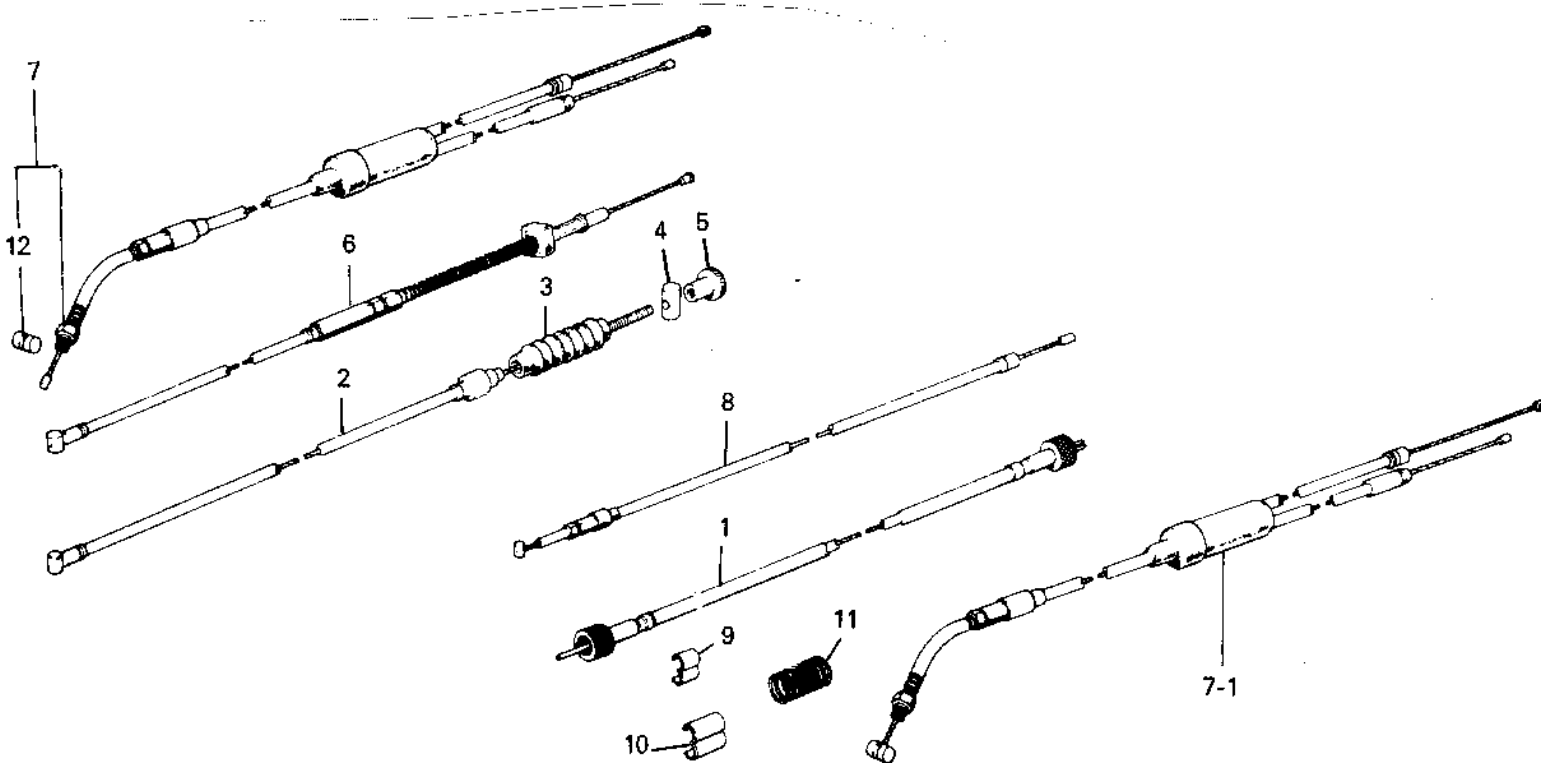

1973 G5-A PARTS DIAGRAM

CABLES ('74-'75 B/C)

1973 G5-A PARTS LIST

CABLES ('74-'75 B/C)

ITEM NAME	PART NUMBER	QUANTITY
CABLE,SPEEDOMETER (Ref # 1)	54001-039	
CABLE-FRONT BRAKE (Ref # 2~5)	54005-067	
DUST COVER-BRKE CABLE (Ref # 3)	54009-008	
JOINT-BRAKE ROD (Ref # 4)	92043-082	
NUT-BRAKE ROD ADJUST (Ref # 5)	92015-052	
CABLE,CLUTCH (Ref # 6)	54011-1004	
CABLE,CLUTCH (Ref # 6)	54011-075	
CABLE,CONTROL (Ref # 7)	54012-089	
CABLE,CONTROL (Ref # 7-1)	54012-108	
CABLE,CONTROL (Ref # 7-1)	54012-115	
CABLE,STARTER (Ref # 8)	54017-056	
CLAMP-CABLE (Ref # 9)	92037-069	
CLAMP-CABLE (Ref # 10)	92037-069	
SPRING-CABLE (Ref # 11)	54025-003	
PIECE,THROTTLE CABLE (Ref # 12)	54013-001	