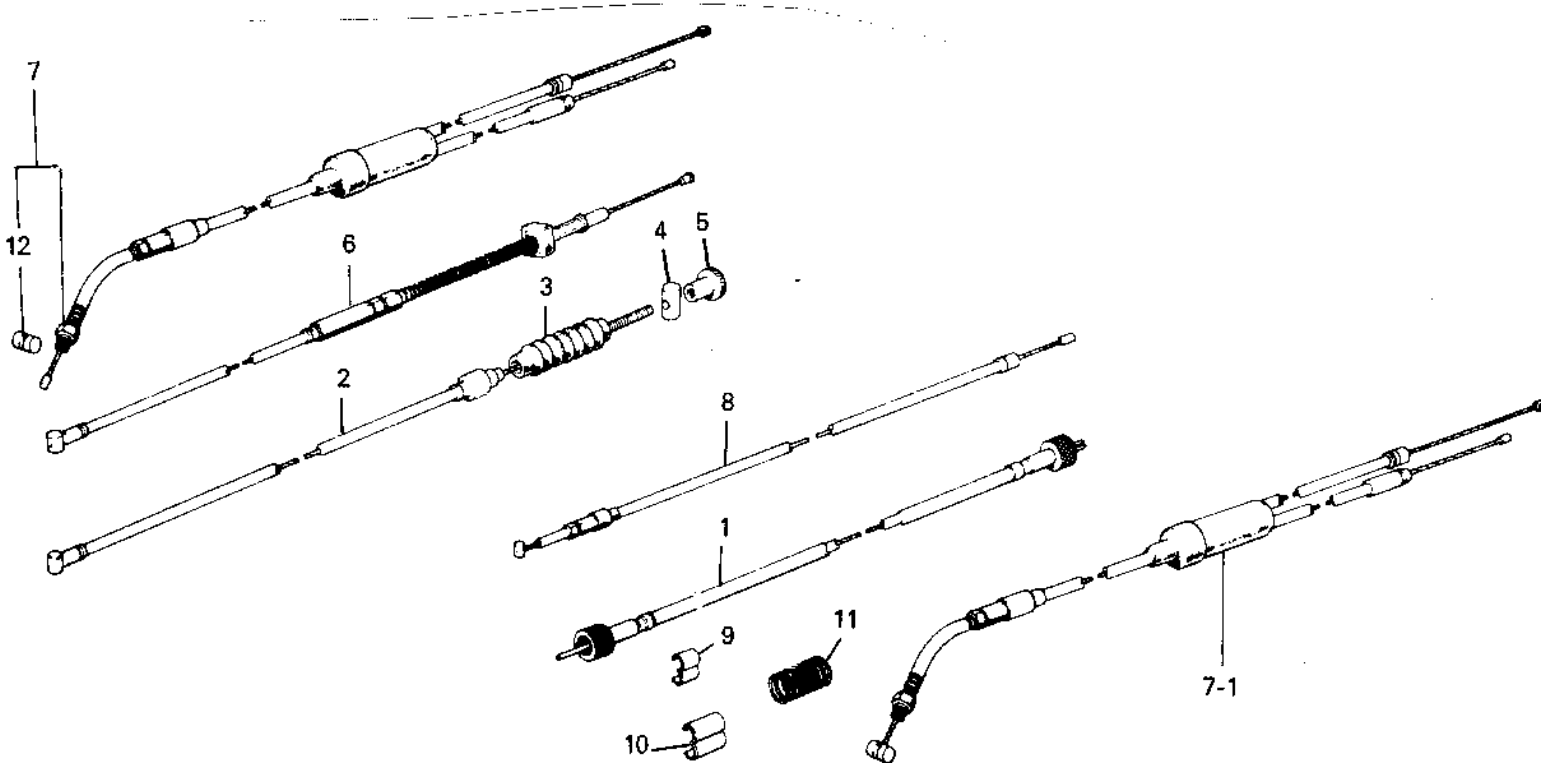

1974 G5-B PARTS DIAGRAM

CABLES ('74-'75 B/C)

1974 G5-B PARTS LIST

CABLES ('74-'75 B/C)

ITEM NAME	PART NUMBER	QUANTITY
CABLE,SPEEDOMETER (Ref # 1)	54001-039	
CABLE-FRONT BRAKE (Ref # 2~5)	54005-067	
DUST COVER-BRKE CABLE (Ref # 3)	54009-008	
JOINT-BRAKE ROD (Ref # 4)	92043-082	
NUT-BRAKE ROD ADJUST (Ref # 5)	92015-052	
CABLE,CLUTCH (Ref # 6)	54011-1004	
CABLE,CLUTCH (Ref # 6)	54011-075	
CABLE,CONTROL (Ref # 7)	54012-089	
CABLE,CONTROL (Ref # 7-1)	54012-108	
CABLE,CONTROL (Ref # 7-1)	54012-115	
CABLE,STARTER (Ref # 8)	54017-056	
CLAMP-CABLE (Ref # 9)	92037-069	
CLAMP-CABLE (Ref # 10)	92037-069	
SPRING-CABLE (Ref # 11)	54025-003	
PIECE,THROTTLE CABLE (Ref # 12)	54013-001	