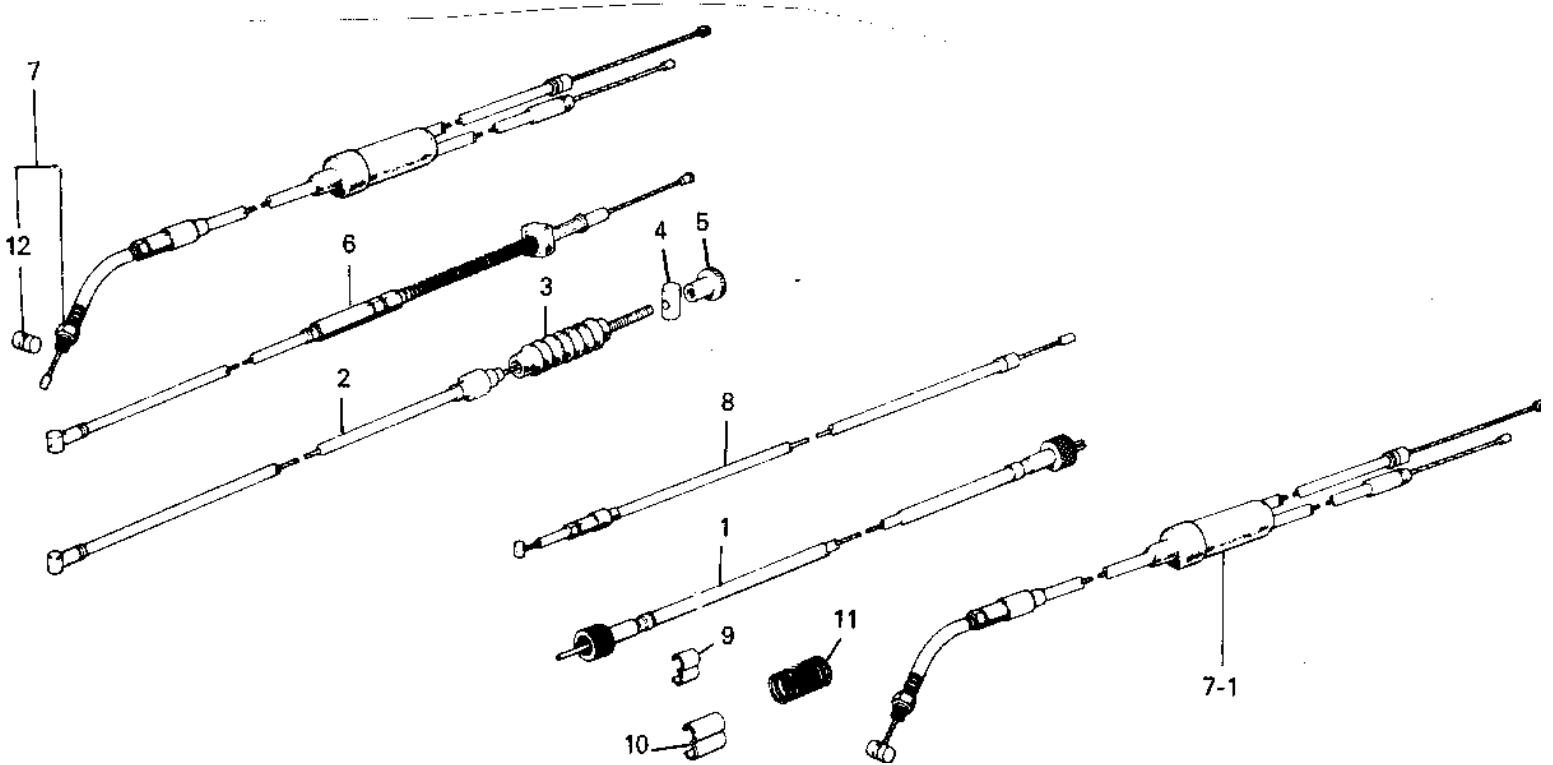

1975 G5-C PARTS DIAGRAM

CABLES ('74-'75 B/C)

1975 G5-C PARTS LIST

CABLES ('74-'75 B/C)

ITEM NAME	PART NUMBER	QUANTITY
CABLE,SPEEDOMETER (Ref # 1)	54001-039	
CABLE-FRONT BRAKE (Ref # 2~5)	54005-067	
DUST COVER-BRKE CABLE (Ref # 3)	54009-008	
JOINT-BRAKE ROD (Ref # 4)	92043-082	
NUT-BRAKE ROD ADJUST (Ref # 5)	92015-052	
CABLE,CLUTCH (Ref # 6)	54011-1004	
CABLE,CLUTCH (Ref # 6)	54011-075	
CABLE,CONTROL (Ref # 7)	54012-089	
CABLE,CONTROL (Ref # 7-1)	54012-108	
CABLE,CONTROL (Ref # 7-1)	54012-115	
CABLE,STARTER (Ref # 8)	54017-056	
CLAMP-CABLE (Ref # 9)	92037-069	
CLAMP-CABLE (Ref # 10)	92037-069	
SPRING-CABLE (Ref # 11)	54025-003	
PIECE,THROTTLE CABLE (Ref # 12)	54013-001	