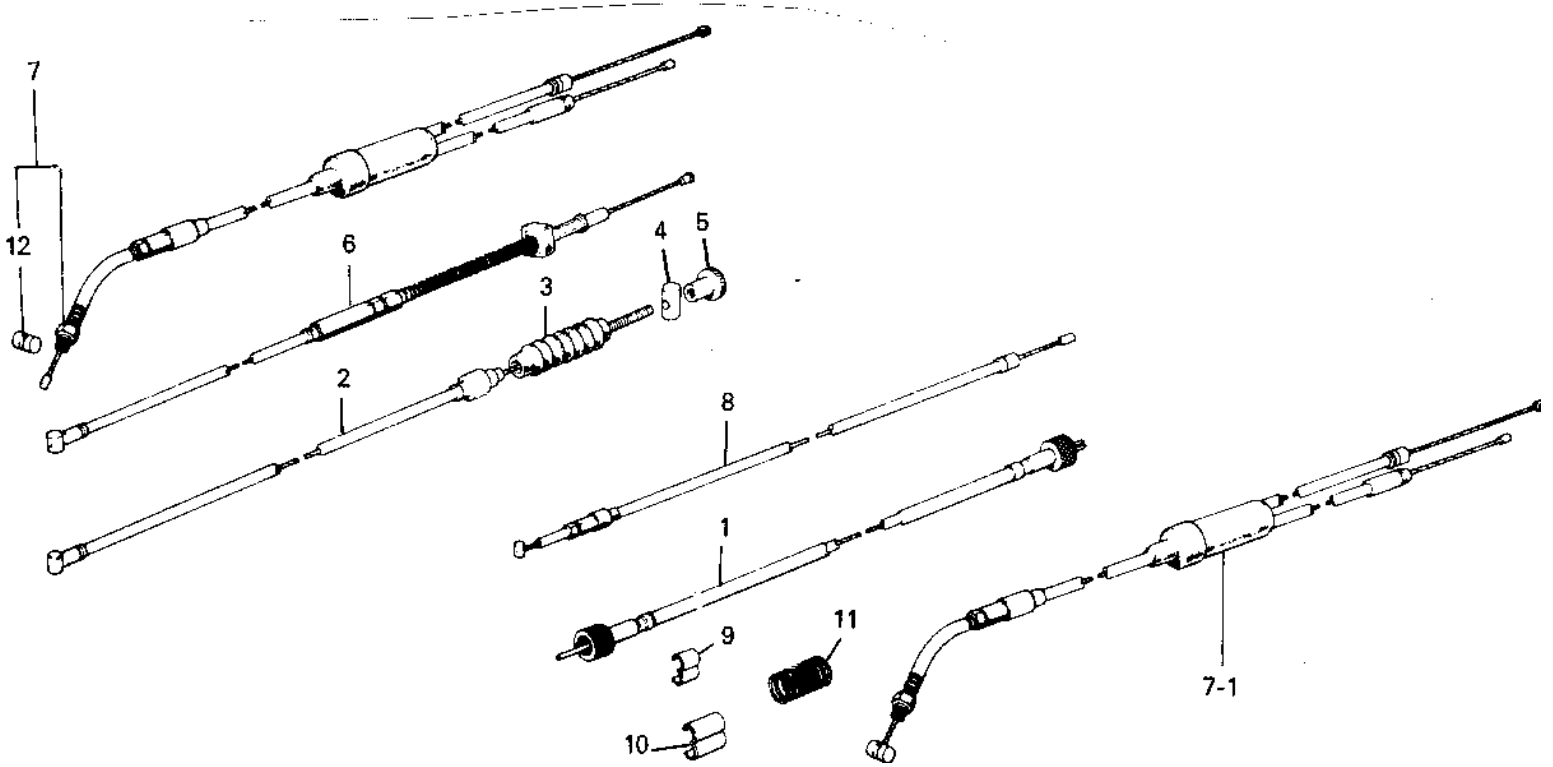

1975 G5-C PARTS DIAGRAM

CABLES ('74-'75 B/C)

1975 G5-C PARTS LIST

CABLES ('74-'75 B/C)

ITEM NAME	PART NUMBER	QUANTITY
CABLE,SPEEDOMETER (Ref # 1)	54001-039	
CABLE-FRONT BRAKE (Ref # 2~5)	54005-067	
DUST COVER-BRKE CABLE (Ref # 3)	54009-008	
JOINT-BRAKE ROD (Ref # 4)	92043-082	
NUT-BRAKE ROD ADJUST (Ref # 5)	92015-052	
CABLE,CLUTCH (Ref # 6)	54011-1004	
CABLE,CLUTCH (Ref # 6)	54011-075	
CABLE,CONTROL (Ref # 7)	54012-089	
CABLE,CONTROL (Ref # 7-1)	54012-108	
CABLE,CONTROL (Ref # 7-1)	54012-115	
CABLE,STARTER (Ref # 8)	54017-056	
CLAMP-CABLE (Ref # 9)	92037-069	
CLAMP-CABLE (Ref # 10)	92037-069	
SPRING-CABLE (Ref # 11)	54025-003	
PIECE,THROTTLE CABLE (Ref # 12)	54013-001	