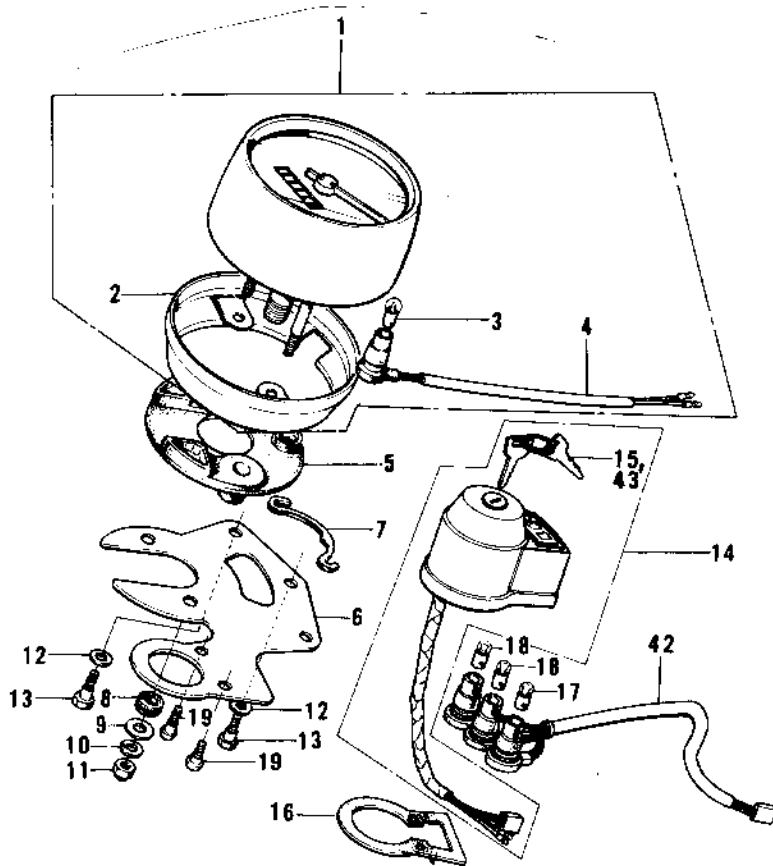

1974 G5-B PARTS DIAGRAM

METERS/HEADLIGHT ('74-'75 B/C)

Ref. #

- 1
- 2
- 3
- 4
- 5
- 6
- 7
- 8
- 9
- 10
- 11
- 12
- 13
- 14
- 15
- 16
- 17
- 18
- 19
- 20
- 21
- 22
- 23
- 24
- 25
- 26
- 27
- 28
- 29
- 30
- 31
- 32
- 33
- 34
- 35
- 36
- 37
- 38
- 39
- 40
- 41
- 42
- 43