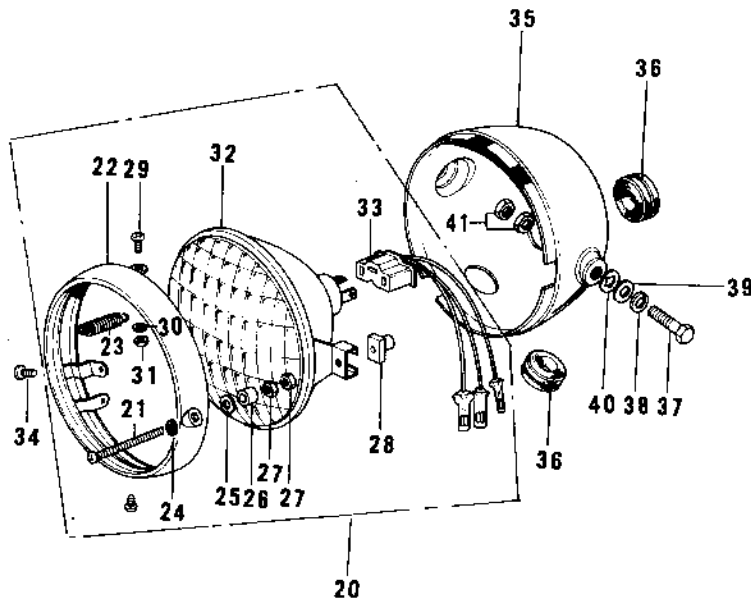

1974 G5-B PARTS DIAGRAM

METERS/HEADLIGHT ('74-'75 B/C)

Ref. #

- 1
- 2
- 3
- 4
- 5
- 6
- 7
- 8
- 9
- 10
- 11
- 12
- 13
- 14
- 15
- 16
- 17
- 18
- 19
- 20
- 21
- 22
- 23
- 24
- 25
- 26
- 27
- 28
- 29
- 30
- 31
- 32
- 33
- 34
- 35
- 36
- 37
- 38
- 39
- 40
- 41
- 42
- 43

1974 G5-B PARTS LIST

METERS/HEADLIGHT ('74-'75 B/C)

ITEM NAME	PART NUMBER	QUANTITY
SPEEDOMETER ASSY,MPH (Ref # 1)	25005-095	
COVER,SPEEDOMETER (Ref # 2)	25012-016	
BULB-6V 3W (Ref # 3)	92069-053	
BULB 6V 1.5W (Ref # 3)	92069-024	
SOCKET,SPEEDOMETER (Ref # 4)	25010-014	
SHOCK DAMPER,METER (Ref # 5)	25019-018	
BRACKET,SPEEDOMETER (Ref # 6)	25008-031	
DAMPER RUBBER-BRACKET (Ref # 7)	25019-007	
DAMPER RUBBER,METER (Ref # 8)	25019-019	
WASHER PL 5.5X20X1.2 (Ref # 9)	92022-104	
WASHER SPRING 5MM (Ref # 10)	461F0500	
NUT-CAP,5MM (Ref # 11)	322N0500	
WASHER PLAIN 8MM (Ref # 12)	410B0800	
BOLT-HEX HEAD,6MM (Ref # 13)	92003-069	
SWITCH ASSY,IGNITION (Ref # 14)	27005-067	
SWITCH ASSY,IGNITION (Ref # 14)	27005-082	
KEY SET,#401 (Ref # 15)	27008-063-01	
KEY SET,#430 (Ref # 15)	27008-063-30	
DAMPER RUBBER-SWITCH (Ref # 16)	27025-001	
BULB-6V 3W (Ref # 17)	92069-053	
BULB 6V 1.5W (Ref # 18)	92069-024	
SCREW-PAN HEAD,6MM (Ref # 19)	92011-026	
LAMP UNIT HEAD (Ref # 20)	23003-009	
SCREW ADJUST (Ref # 21)	23019-013	
RIM HEAD LAMP (Ref # 11)	23006-020	
SPRING LENS FITTING (Ref # 23)	23014-008	
WASHER-FOCUS ADJUST (Ref # 24)	23021-008	
WASHER ADJUST (Ref # 25)	23021-007	
WASHER FITTING (Ref # 26)	23058-001	