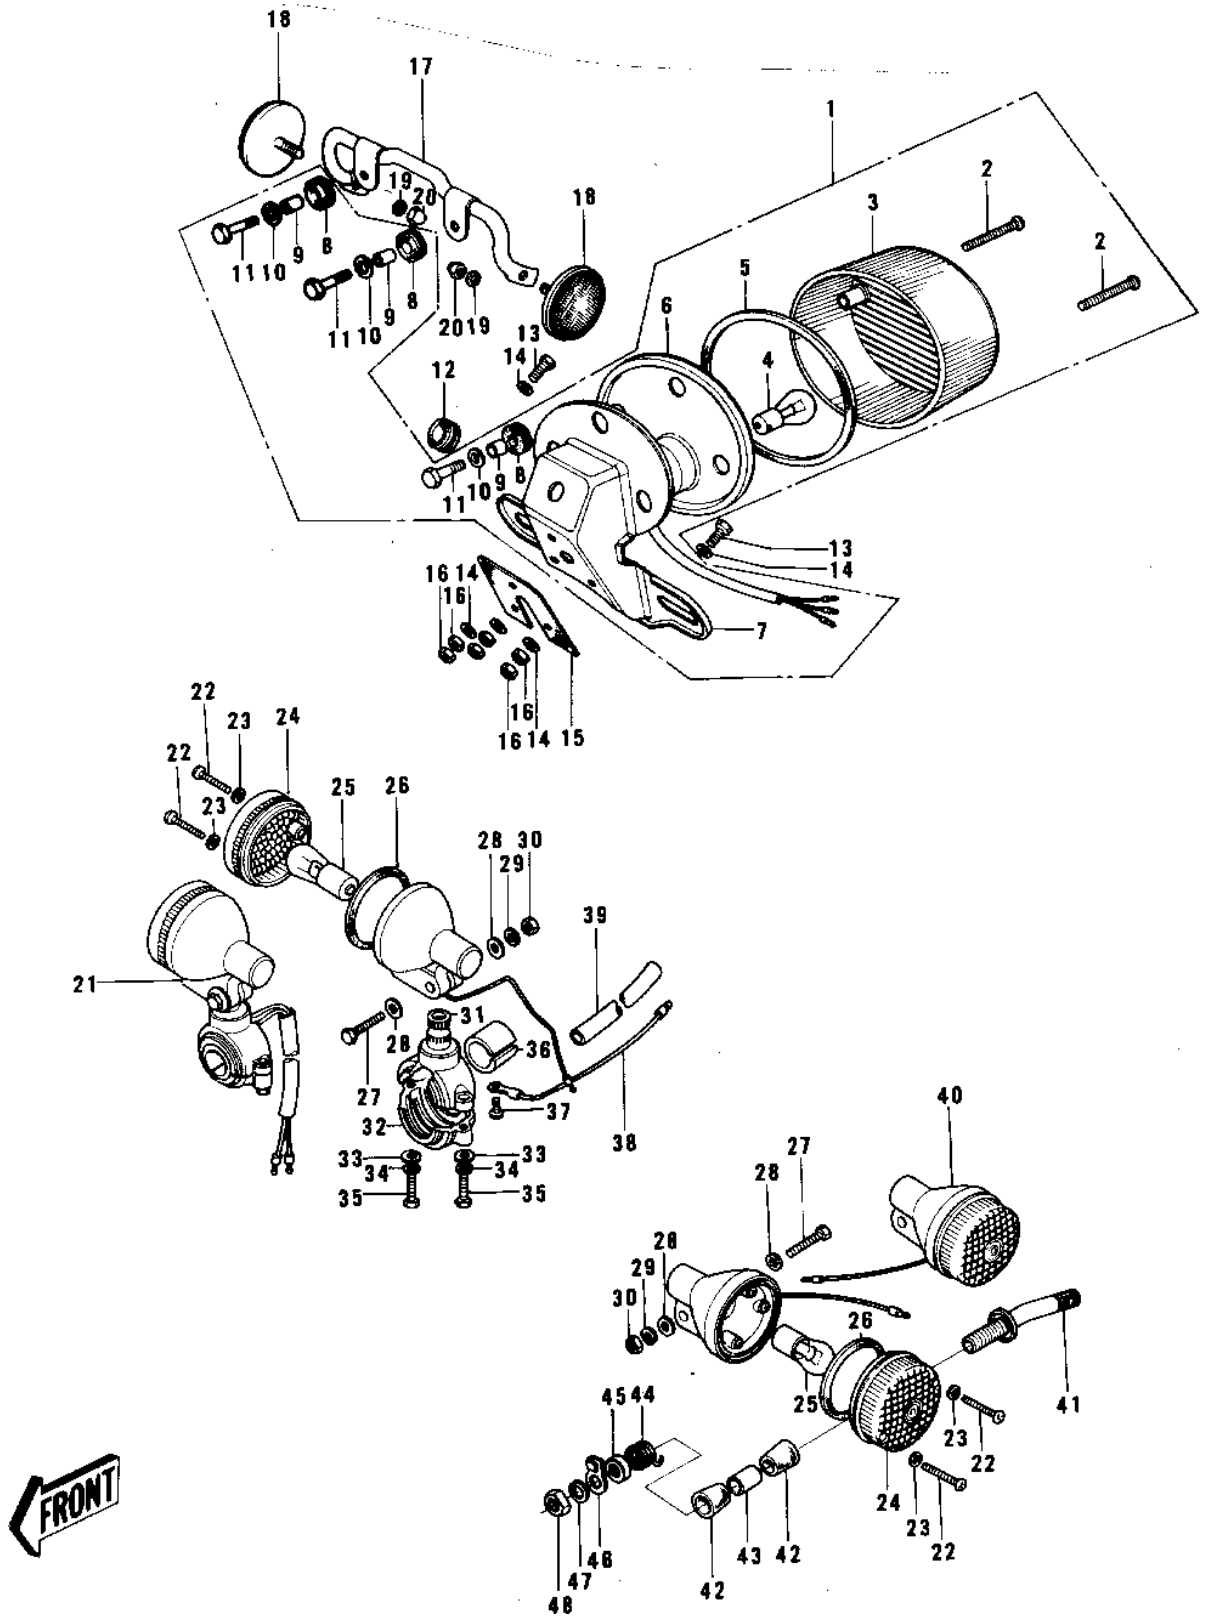

# 1974 G5-B PARTS DIAGRAM

TAILLIGHT/TURN SIGNALS ('74-'75 B/C)

## TAILLIGHT/TURN SIGNALS ('74-'75 B/C)

ITEM NAME	PART NUMBER	QUANTITY
LAMP ASSY, TAIL, BLACK (Ref # 1)	23024-069-21	
SCREW-PAN HEAD, 4X35 (Ref # 2)	220E0435A	
LENS-TAIL LAMP (Ref # 3)	23026-023	
BULB, 6V 17/5.3W (Ref # 4)	92069-028	
GASKET-TAIL LAMP LENS (Ref # 5)	23028-018	
CASE, TAIL LAMP (Ref # 6)	23027-030	
BKT-LICENSE PLT. BLACK (Ref # 7)	23036-019-21	
DAMPER RUBBER (Ref # 8)	92075-076	
COLLAR, 6.8X10X8.5 (Ref # 9)	92027-129	
WASHER 6.5X20X1.6T (Ref # 10)	92022-125	
BOLT 6X22 (Ref # 11)	112B0622	
GROMMET HARNESS 10MM (Ref # 12)	92071-019	
BOLT-UPSET (Ref # 13)	112G0630	
WASHER 6.5X20X1.6T (Ref # 14)	92022-125	
DAMPER-TAIL LAMP SHCK (Ref # 15)	35039-005	
NUT 6MM (Ref # 16)	312B0600	
BRACKET-REFLECTOR (Ref # 17)	28013-005	
REFLECTOR-REFLEX, REAR (Ref # 18)	28012-008	
WASHER SPRING 5MM (Ref # 19)	461F0500	
NUT-CAP, 5MM (Ref # 20)	322N0500	
LAMP ASY-FR TURN SIG (Ref # 21)	23037-005	
SCREW-PAN HEAD, 4X20 (Ref # 22)	220E0420A	
WASHER-PLAIN, 4MM (Ref # 23)	23058-002	
LENS, TURN SIGNAL LAMP (Ref # 24)	23048-1001	
BULB, 6V 21CP (Ref # 25)	92069-056	
GASKET-SIG LAMP LENS (Ref # 26)	23050-003	
BOLT-UPSET (Ref # 27)	112G0630	
WASHER-PLAIN, 6MM (Ref # 28)	411D0600	
WASHER SPRING 6MM (Ref # 29)	461F0600	