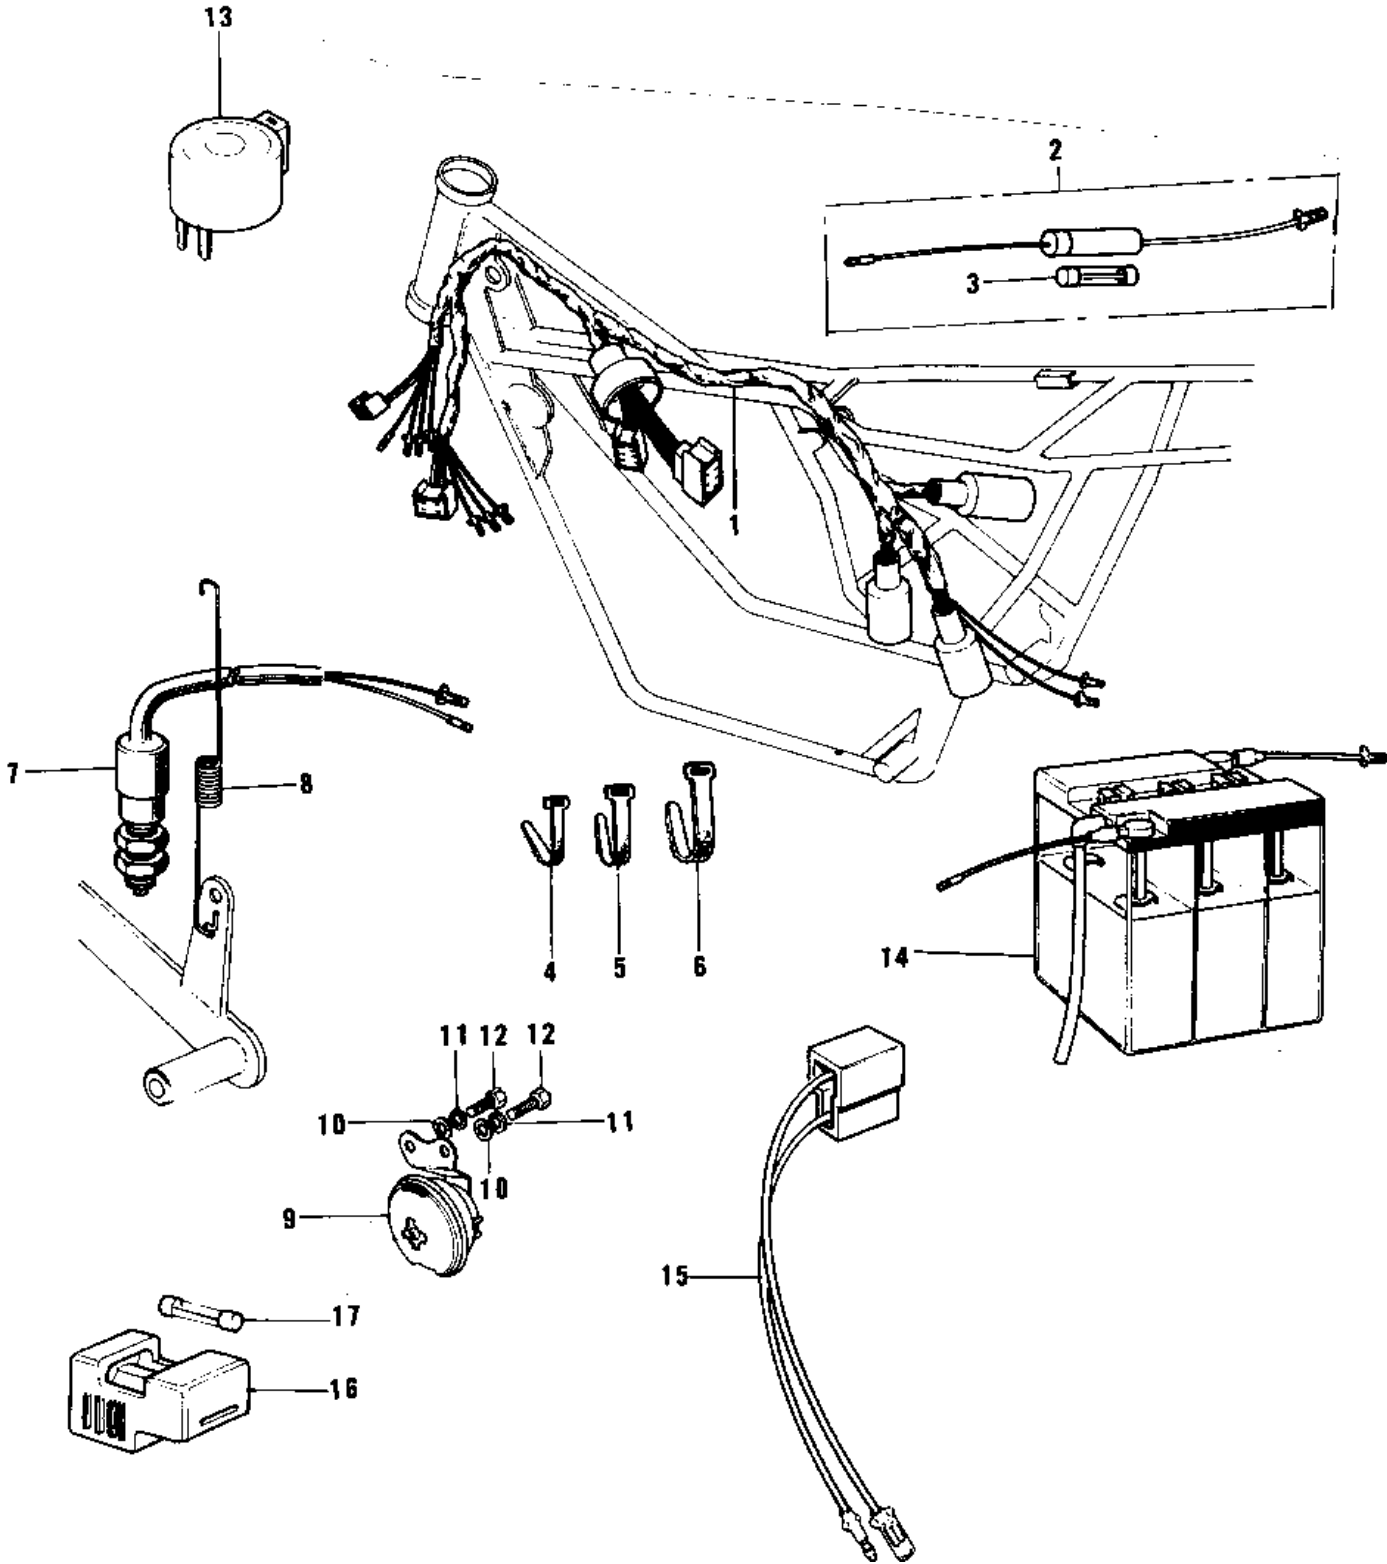

# 1973 G5-A PARTS DIAGRAM

CHASSIS ELECTRICAL EQUIPMENT ('74-75 B/C)

# 1973 G5-A PARTS LIST

## CHASSIS ELECTRICAL EQUIPMENT ('74-75 B/C

ITEM NAME	PART NUMBER	QUANTITY
WIRING HARNESS-MAIN (Ref # 1)	26001-063	
FUES ASSY (Ref # 2)	26004-008	
FUSE 10A (Ref # 3)	26006-003	
BAND,SHORT (Ref # 4)	92072-030	
BAND,MIDDLE (Ref # 5)	92072-031	
BAND,LONG (Ref # 6)	92072-032	
SWITCH-BRAKE LAMP (Ref # 7)	27010-015	
SPRING-BRAKE LAMP SW (Ref # 8)	27011-011	
HORN (Ref # 9)	27003-059	
WASHER PLAIN 6MM (Ref # 10)	411B0600	
WASHER SPRING 6MM (Ref # 11)	461F0600	
BOLT-UPSET,6X12 (Ref # 12)	112G0612	
RELAY-TURN SIGNAL (Ref # 13)	27002-013	
YUA BAT 6N4-2A-5 (Ref # 14)	K26012-020	
WIRE,RECTIFIER LEAD (Ref # 15)	26011-074	
HOLDER,SPARE FUSE (Ref # 16)	26016-003	
FUSE 10A (Ref # 17)	26006-003	