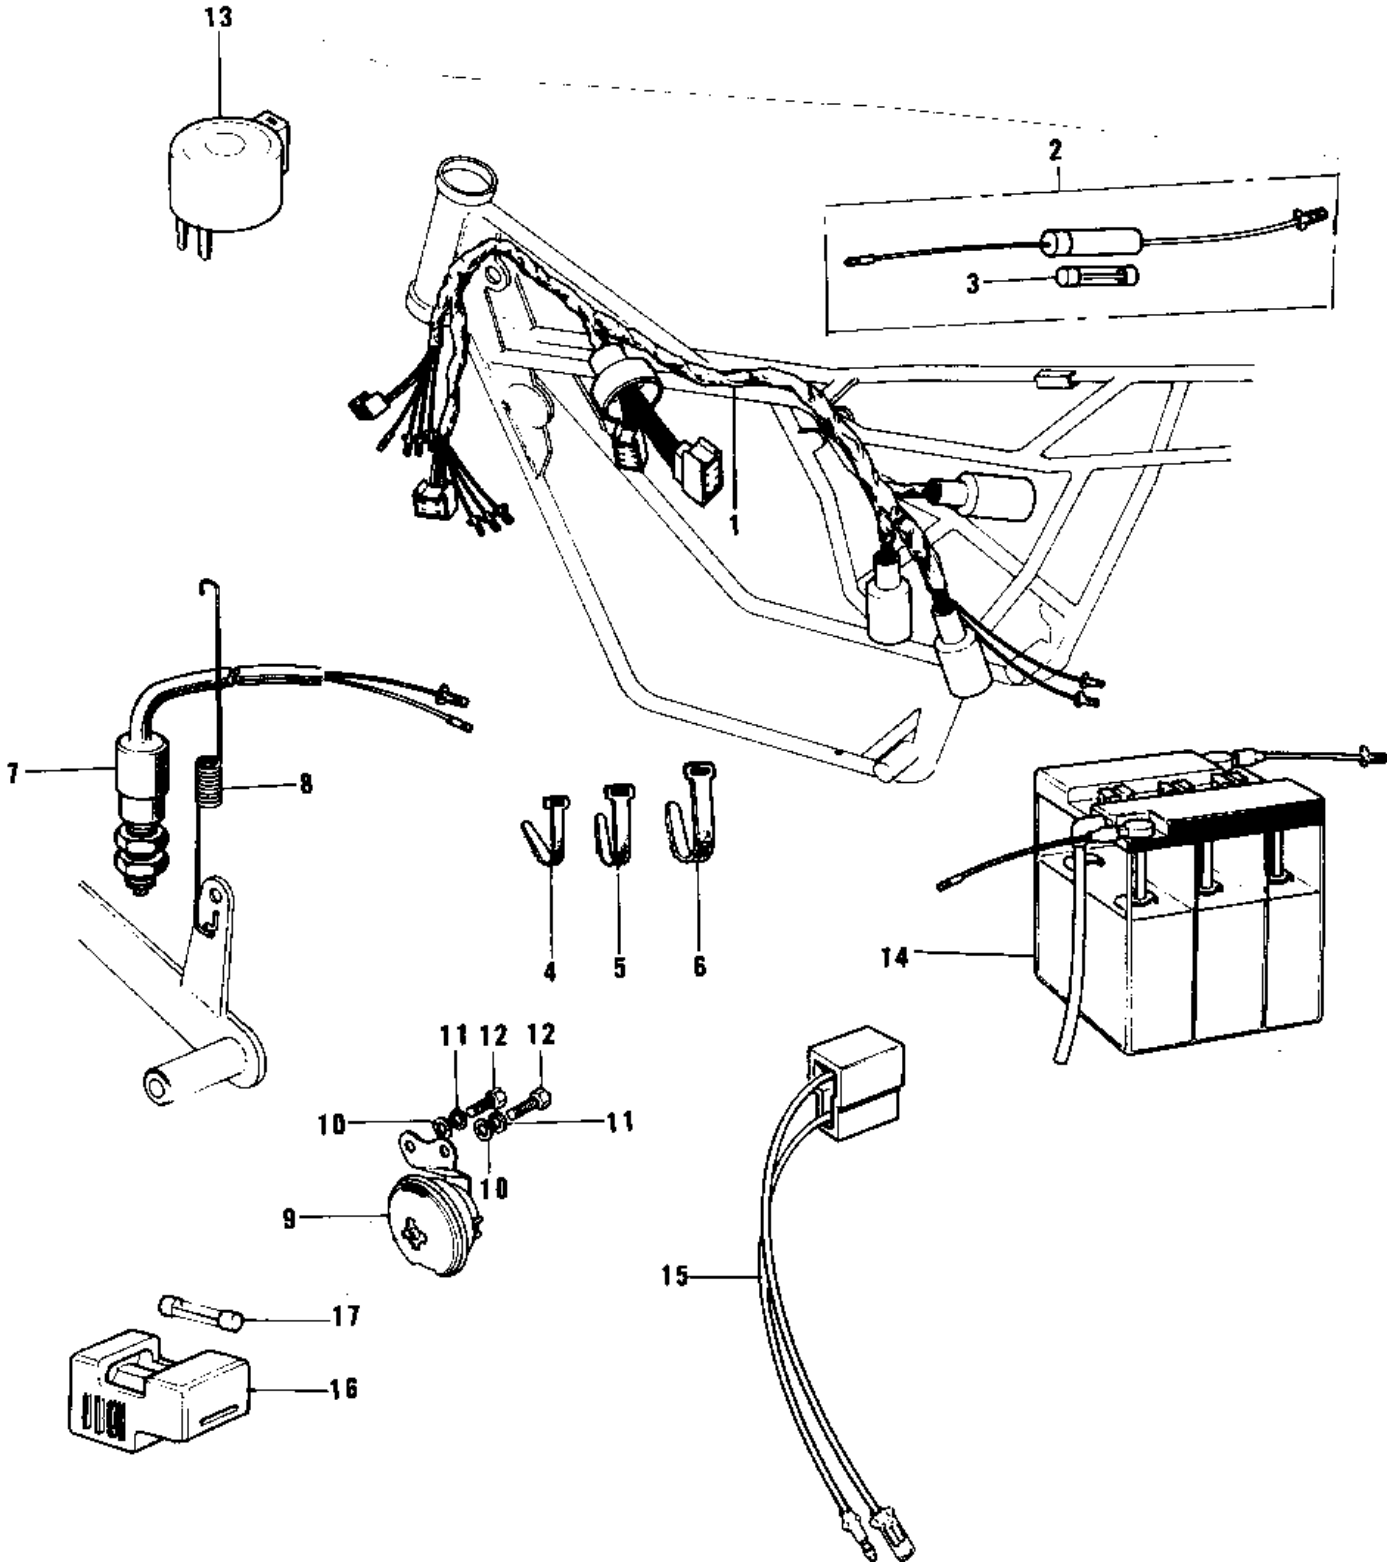

1975 G5-C PARTS DIAGRAM

CHASSIS ELECTRICAL EQUIPMENT ('74-75 B/C)

1975 G5-C PARTS LIST

CHASSIS ELECTRICAL EQUIPMENT ('74-75 B/C

ITEM NAME	PART NUMBER	QUANTITY
WIRING HARNESS-MAIN (Ref # 1)	26001-063	
FUES ASSY (Ref # 2)	26004-008	
FUSE 10A (Ref # 3)	26006-003	
BAND,SHORT (Ref # 4)	92072-030	
BAND,MIDDLE (Ref # 5)	92072-031	
BAND,LONG (Ref # 6)	92072-032	
SWITCH-BRAKE LAMP (Ref # 7)	27010-015	
SPRING-BRAKE LAMP SW (Ref # 8)	27011-011	
HORN (Ref # 9)	27003-059	
WASHER PLAIN 6MM (Ref # 10)	411B0600	
WASHER SPRING 6MM (Ref # 11)	461F0600	
BOLT-UPSET,6X12 (Ref # 12)	112G0612	
RELAY-TURN SIGNAL (Ref # 13)	27002-013	
YUA BAT 6N4-2A-5 (Ref # 14)	K26012-020	
WIRE,RECTIFIER LEAD (Ref # 15)	26011-074	
HOLDER,SPARE FUSE (Ref # 16)	26016-003	
FUSE 10A (Ref # 17)	26006-003	