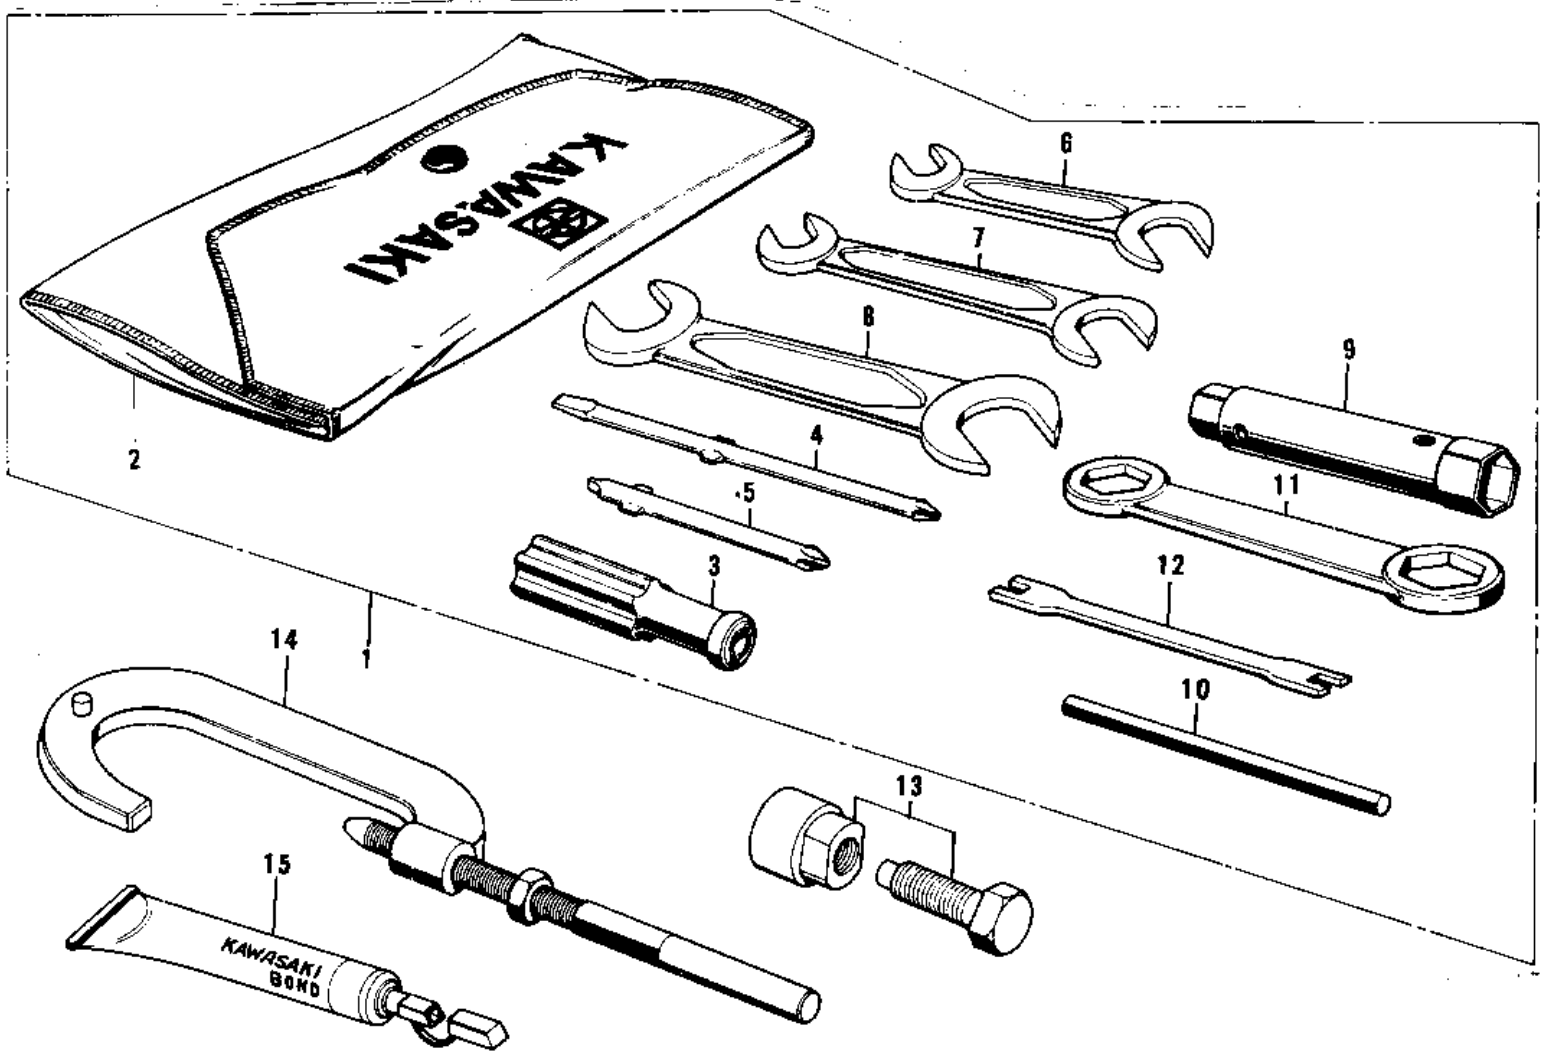

1973 G5-A PARTS DIAGRAM

OWNER TOOLS ('74-'75 B/C)

1973 G5-A PARTS LIST

OWNER TOOLS ('74-'75 B/C)

ITEM NAME	PART NUMBER	QUANTITY
56007-1056 (Canada) (Ref # 1)	56007-032	
BAG,TOOL (Ref # 2)	56008-008	
92106-1001 (Canada) (Ref # 3)	92106-002	
TOOL-DRIVER (Ref # 4)	92107-1052	
SCREW DRIVER #3 PHLIP (Ref # 5)	92107-005	
WRENCH,OPEN,8X10 (Ref # 6)	92126-001	
WRENCH,OPEN END,12X13 (Ref # 7)	92126-002	
TOOL-WRENCH,OPEN END, (Ref # 8)	92110-1153	
WRENCH,BOX,17X21 (Ref # 9)	92110-012	
BAR,SPARK PLUG WRENCH (Ref # 10)	92111-005	
92110-1022 (Canada) (Ref # 11)	92108-009	
TIGHTENER,SPOKE (Ref # 12)	92108-011	
57001-252 (Canada) (Ref # 13)	56019-033	
57001-1243 (Canada) (Ref # 14)	56019-040	
LIQUID GASKET (Ref # 15)	92104-002	