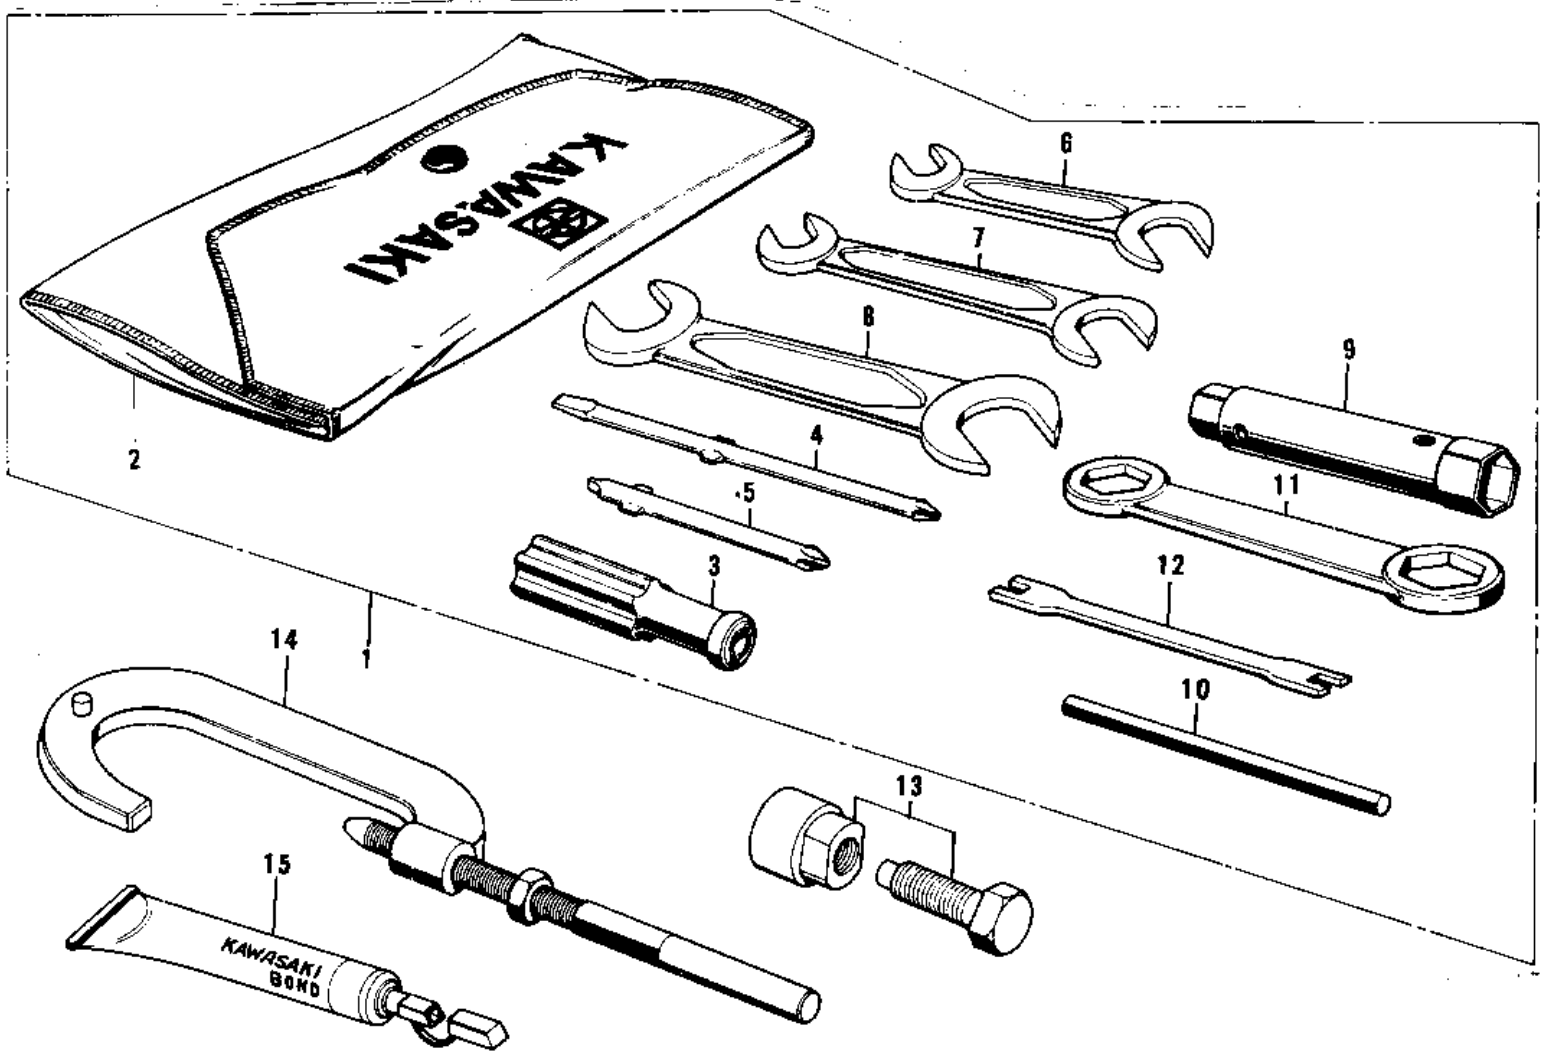

1975 G5-C PARTS DIAGRAM

OWNER TOOLS ('74-'75 B/C)

1975 G5-C PARTS LIST

OWNER TOOLS ('74-'75 B/C)

ITEM NAME	PART NUMBER	QUANTITY
56007-1056 (Canada) (Ref # 1)	56007-032	
BAG,TOOL (Ref # 2)	56008-008	
92106-1001 (Canada) (Ref # 3)	92106-002	
TOOL-DRIVER (Ref # 4)	92107-1052	
SCREW DRIVER #3 PHLIP (Ref # 5)	92107-005	
WRENCH,OPEN,8X10 (Ref # 6)	92126-001	
WRENCH,OPEN END,12X13 (Ref # 7)	92126-002	
TOOL-WRENCH,OPEN END, (Ref # 8)	92110-1153	
WRENCH,BOX,17X21 (Ref # 9)	92110-012	
BAR,SPARK PLUG WRENCH (Ref # 10)	92111-005	
92110-1022 (Canada) (Ref # 11)	92108-009	
TIGHTENER,SPOKE (Ref # 12)	92108-011	
57001-252 (Canada) (Ref # 13)	56019-033	
57001-1243 (Canada) (Ref # 14)	56019-040	
LIQUID GASKET (Ref # 15)	92104-002	