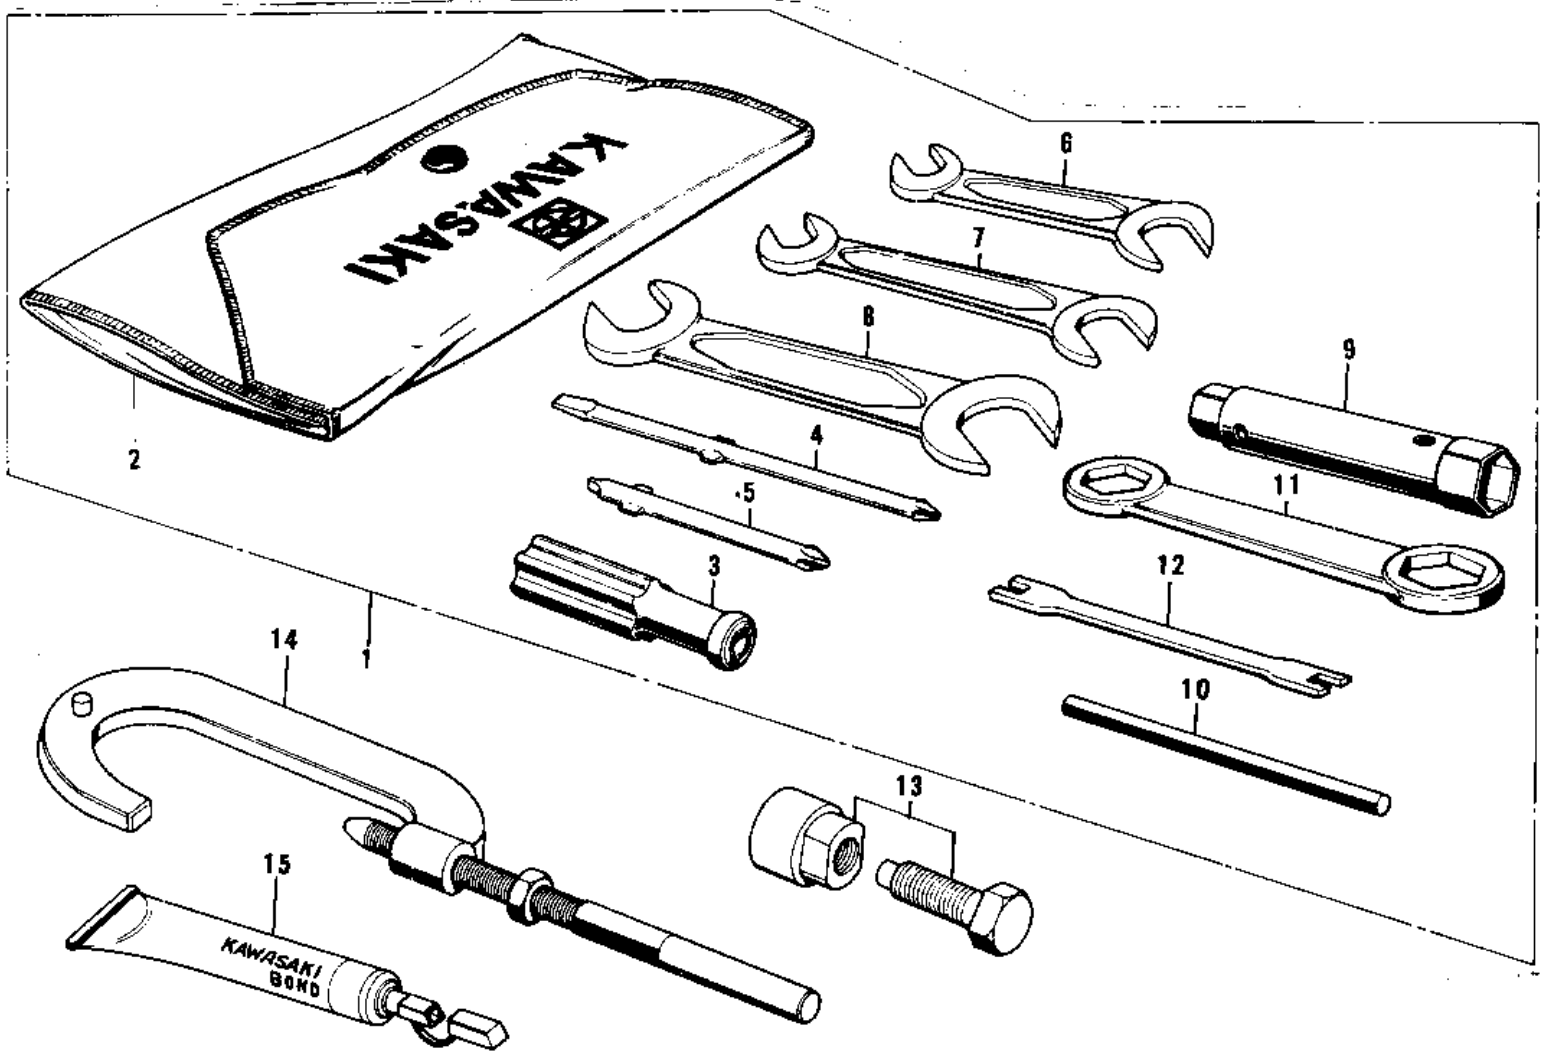

# 1975 G5-C PARTS DIAGRAM

OWNER TOOLS ('74-'75 B/C)

### OWNER TOOLS ('74-'75 B/C)

ITEM NAME	PART NUMBER	QUANTITY
56007-1056 (Canada) (Ref # 1)	56007-032	
BAG,TOOL (Ref # 2)	56008-008	
92106-1001 (Canada) (Ref # 3)	92106-002	
TOOL-DRIVER (Ref # 4)	92107-1052	
SCREW DRIVER #3 PHLIP (Ref # 5)	92107-005	
WRENCH,OPEN,8X10 (Ref # 6)	92126-001	
WRENCH,OPEN END,12X13 (Ref # 7)	92126-002	
TOOL-WRENCH,OPEN END, (Ref # 8)	92110-1153	
WRENCH,BOX,17X21 (Ref # 9)	92110-012	
BAR,SPARK PLUG WRENCH (Ref # 10)	92111-005	
92110-1022 (Canada) (Ref # 11)	92108-009	
TIGHTENER,SPOKE (Ref # 12)	92108-011	
57001-252 (Canada) (Ref # 13)	56019-033	
57001-1243 (Canada) (Ref # 14)	56019-040	
LIQUID GASKET (Ref # 15)	92104-002	