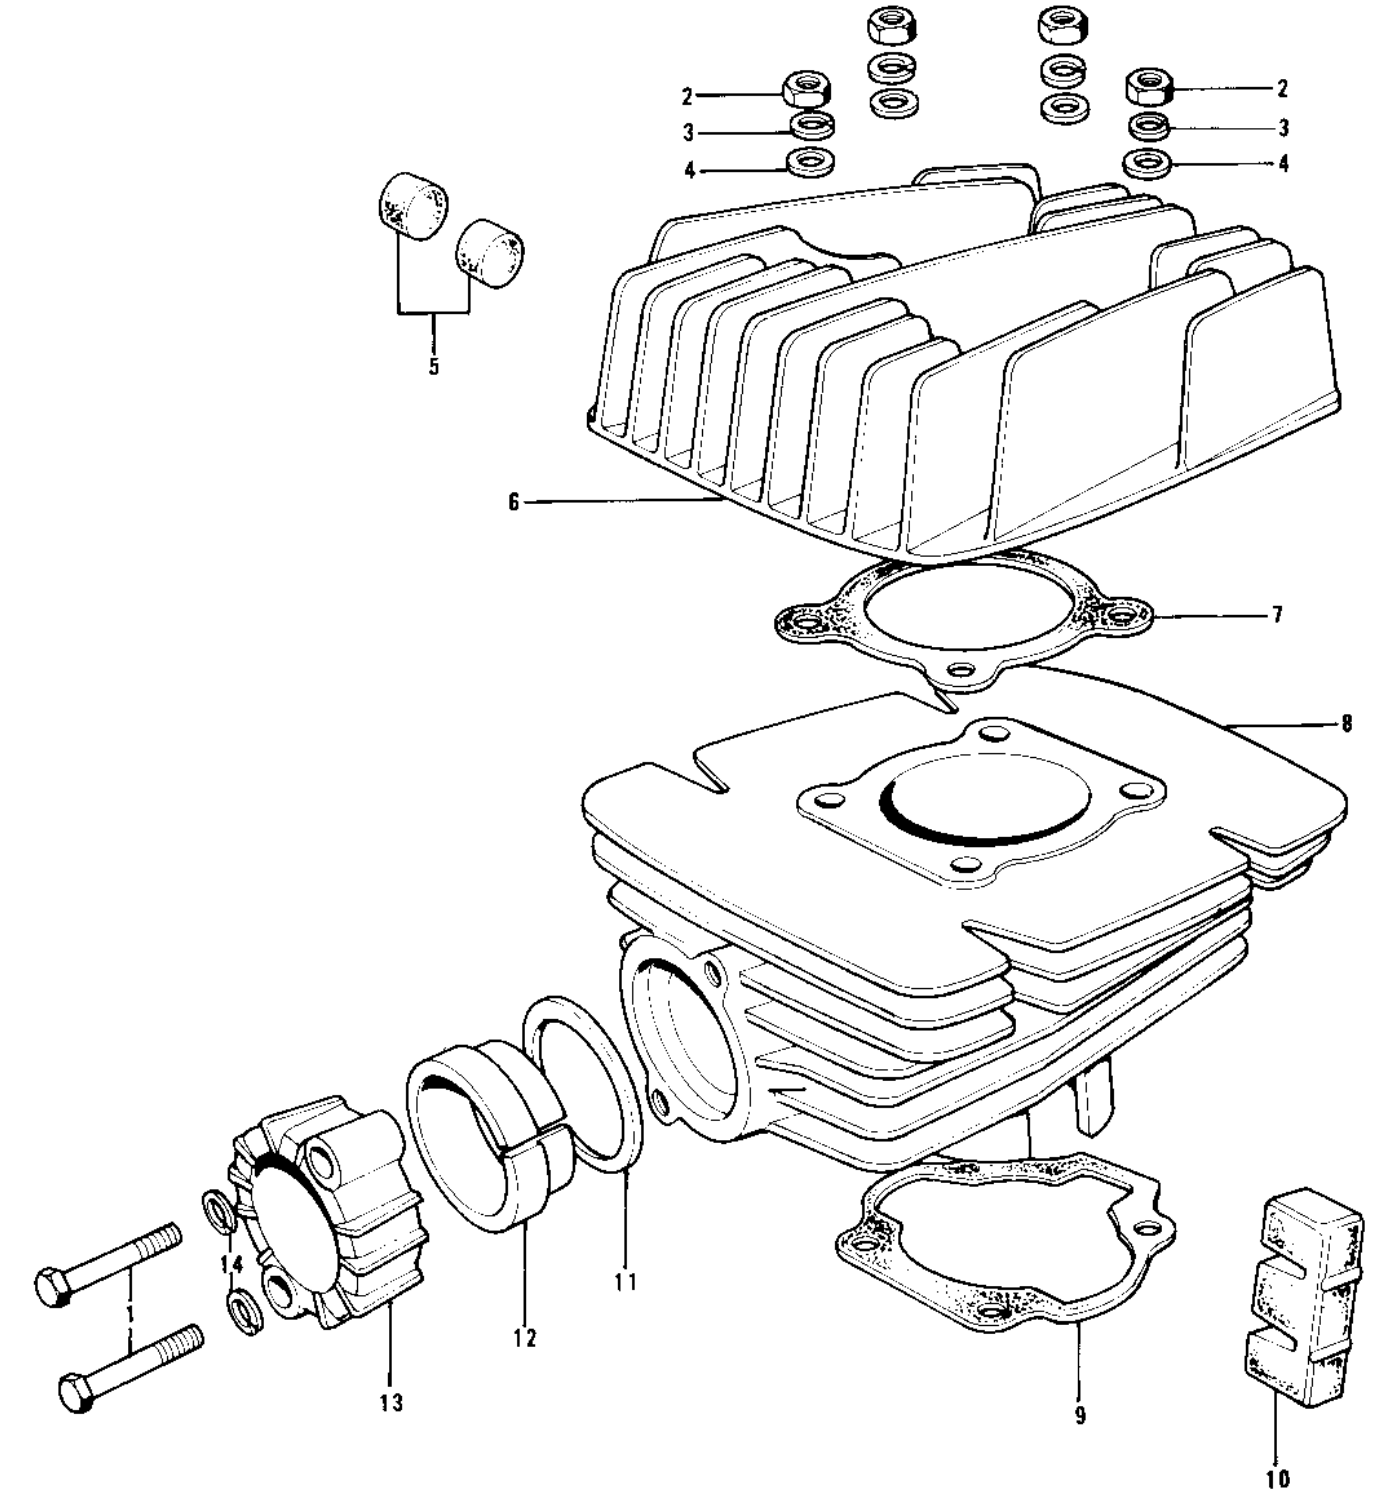

1976 KD100-M1 PARTS DIAGRAM

CYLINDER HEAD/CYLINDER

1976 KD100-M1 PARTS LIST

CYLINDER HEAD/CYLINDER

ITEM NAME	PART NUMBER	QUANTITY
-----------	-------------	----------