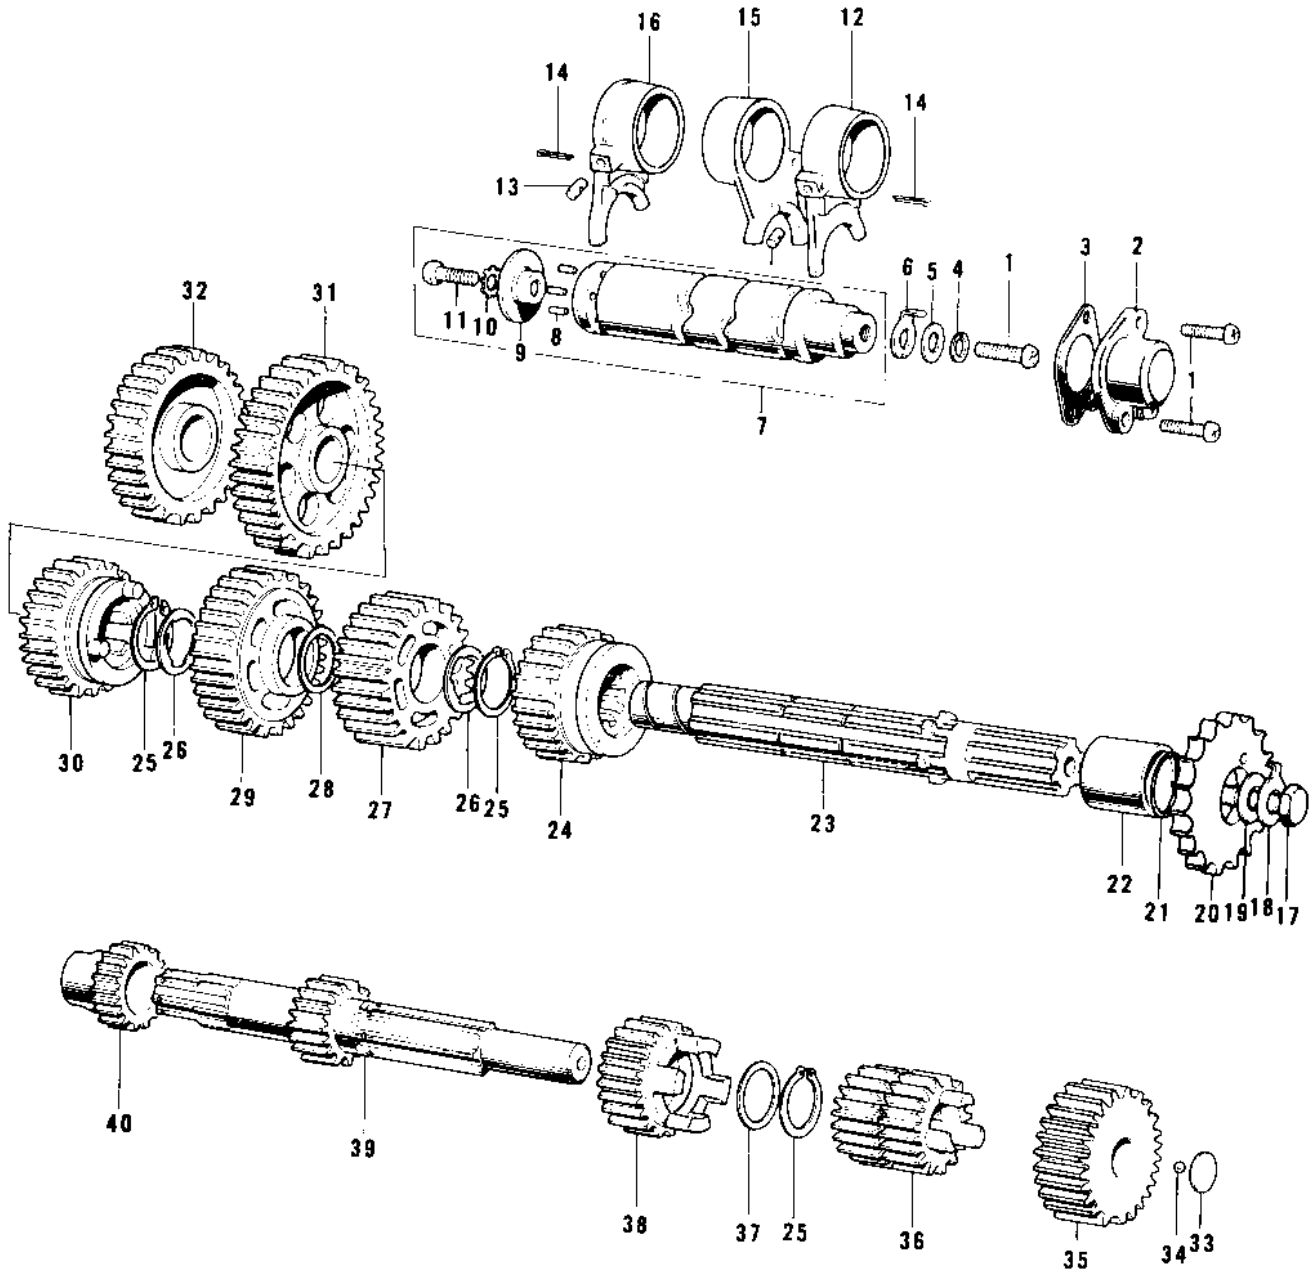

1976 KD100-M1 PARTS DIAGRAM

TRANSMISSION/CHANGE DRUM

1976 KD100-M1 PARTS LIST

TRANSMISSION/CHANGE DRUM

ITEM NAME	PART NUMBER	QUANTITY
SCREW PAN HEAD 6X16 (Ref # 1)	220B0616	3
SWITCH,NEUTRAL (Ref # 2)	13151-1001	1
SWITCH,NEUTRAL (Ref # 2)	13151-1001	1
SWITCH,NEUTRAL (Ref # 2)	13151-1002	1
SWITCH,NEUTRAL (Ref # 2)	13151-1002	1
GASKET NEUTRAL SWITCH (Ref # 3)	13146-002	1
WASHER SPRING 8MM (Ref # 4)	461F0800	1
WASHER PLAIN 8MM (Ref # 5)	410B0800	1
ROTOR,NEUTRAL INDICTR (Ref # 6)	21007-1003	1
ROTOR,NEUTRAL INDICTR (Ref # 6)	21007-1003	1
DRUM ASSY-GEAR CHANGE (Ref # 7)	13239-005	1
DRUM ASSY,GEAR CHANGE (Ref # 7)	13239-1002	1
PIN GEAR CHANGE DRUM (Ref # 8)	92042-014	6
PIN GEAR CHANGE DRUM (Ref # 8)	92042-014	5
PLATE CHANGE DRUM PIN (Ref # 9)	13142-008	1
WASHER LOCK 6MM (Ref # 10)	464H0600	1
SCREW PAN HEAD 6X14 (Ref # 11)	220B0614	1
FORK SELECTOR 3RD (Ref # 12)	13140-009	1
PIN SELECT FORK GUIDE (Ref # 13)	92043-005	3
PIN COTTER 3.0X20 (Ref # 14)	550D3020	3
FORK SELECTOR 4TH-TOP (Ref # 15)	13140-017	1
FORK SELECTOR LOW-2ND (Ref # 16)	13140-010	1
BOLT-SMALL-UPSET,8X16 (Ref # 17)	115G0816	1
WASHER,LOCK,8MM (Ref # 18)	92030-012	1
WASHER,ENGINE SPRCKT (Ref # 19)	92022-266	1
SPROCKET-OUTPUT,14T (Ref # 20)	13144-1058	1
ENGINE SPROCKET,16T (Ref # 20)	13144-063	(1
ENGINE SPROCKET,1ST (Ref # 20)	13144-054	(1
"O" RING (Ref # 21)	92055-022	1