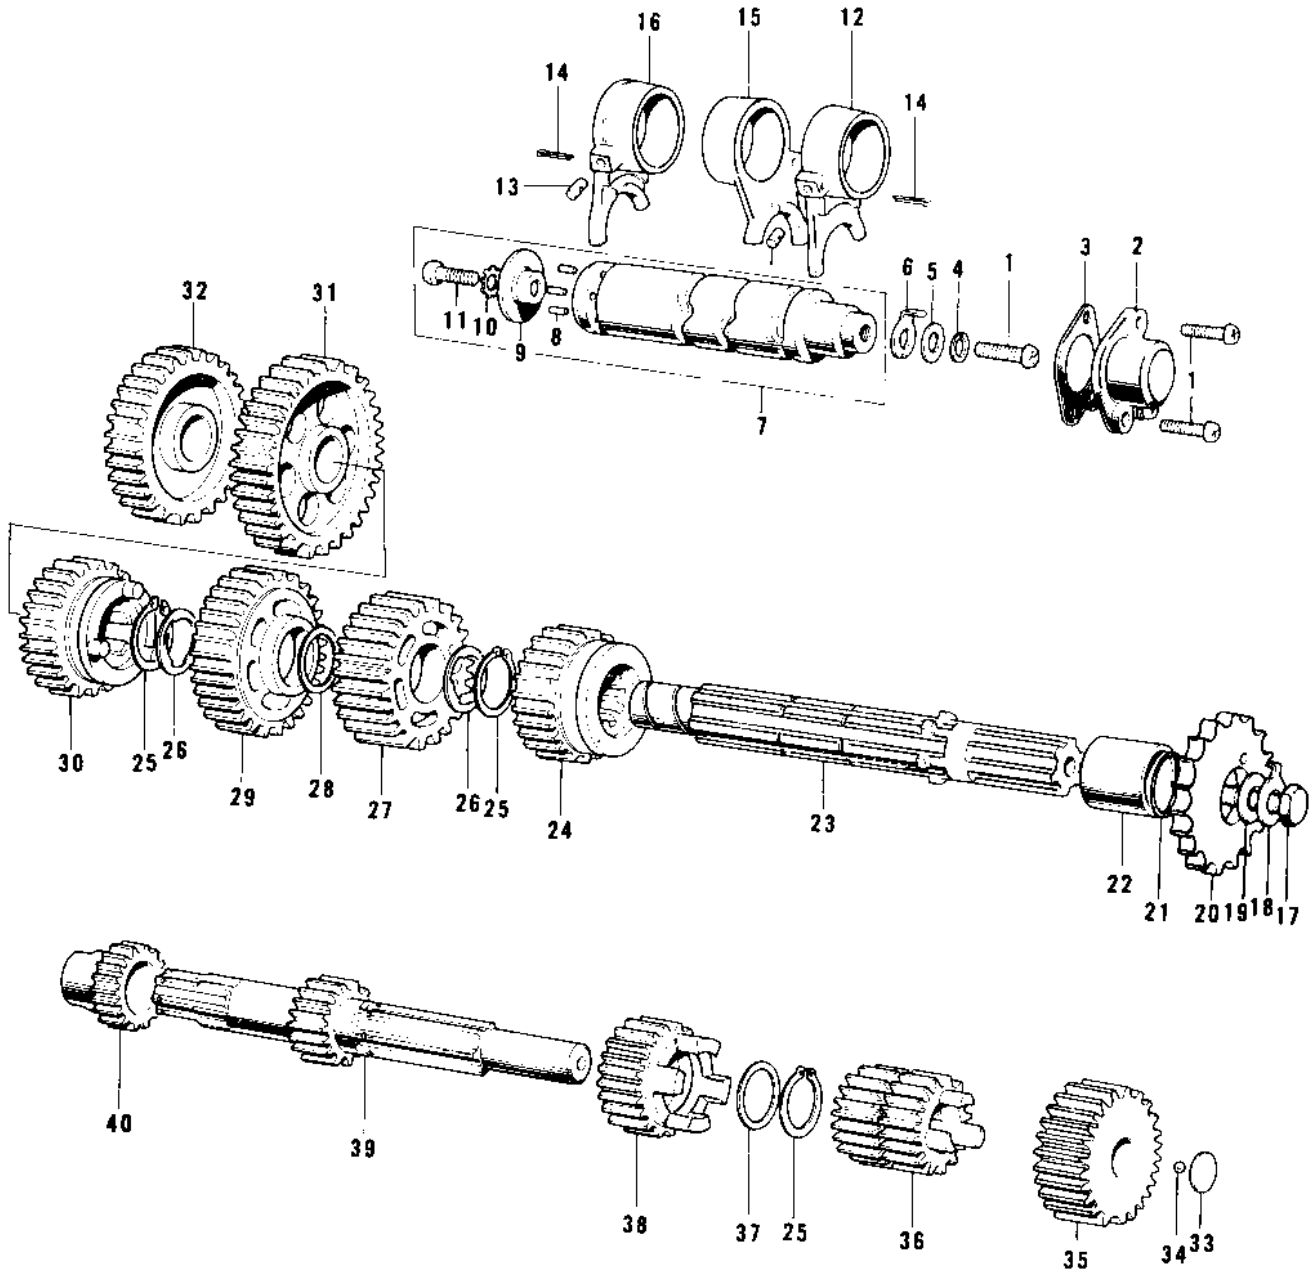

1977 KD100-M2 PARTS DIAGRAM

TRANSMISSION/CHANGE DRUM

1977 KD100-M2 PARTS LIST

TRANSMISSION/CHANGE DRUM

ITEM NAME	PART NUMBER	QUANTITY
SCREW PAN HEAD 6X16 (Ref # 1)	220B0616	
SWITCH,NEUTRAL (Ref # 2)	13151-1001	
SWITCH,NEUTRAL (Ref # 2)	13151-1001	
SWITCH,NEUTRAL (Ref # 2)	13151-1002	
SWITCH,NEUTRAL (Ref # 2)	13151-1002	
GASKET NEUTRAL SWITCH (Ref # 3)	13146-002	
WASHER SPRING 8MM (Ref # 4)	461F0800	
WASHER PLAIN 8MM (Ref # 5)	410B0800	
ROTOR,NEUTRAL INDICTR (Ref # 6)	21007-1003	
ROTOR,NEUTRAL INDICTR (Ref # 6)	21007-1003	
DRUM ASSY-GEAR CHANGE (Ref # 7)	13239-005	
DRUM ASSY,GEAR CHANGE (Ref # 7)	13239-1002	
PIN GEAR CHANGE DRUM (Ref # 8)	92042-014	
PIN GEAR CHANGE DRUM (Ref # 8)	92042-014	
PLATE CHANGE DRUM PIN (Ref # 9)	13142-008	
WASHER LOCK 6MM (Ref # 10)	464H0600	
SCREW PAN HEAD 6X14 (Ref # 11)	220B0614	
FORK SELECTOR 3RD (Ref # 12)	13140-009	
PIN SELECT FORK GUIDE (Ref # 13)	92043-005	
PIN COTTER 3.0X20 (Ref # 14)	550D3020	
FORK SELECTOR 4TH-TOP (Ref # 15)	13140-017	
FORK SELECTOR LOW-2ND (Ref # 16)	13140-010	
BOLT-SMALL-UPSET,8X16 (Ref # 17)	115G0816	
WASHER,LOCK,8MM (Ref # 18)	92030-012	
WASHER,ENGINE SPRCKT (Ref # 19)	92022-266	
SPROCKET-OUTPUT,14T (Ref # 20)	13144-1058	
ENGINE SPROCKET,16T (Ref # 20)	13144-063	
ENGINE SPROCKET,1ST (Ref # 20)	13144-054	
"O" RING (Ref # 21)	92055-022	