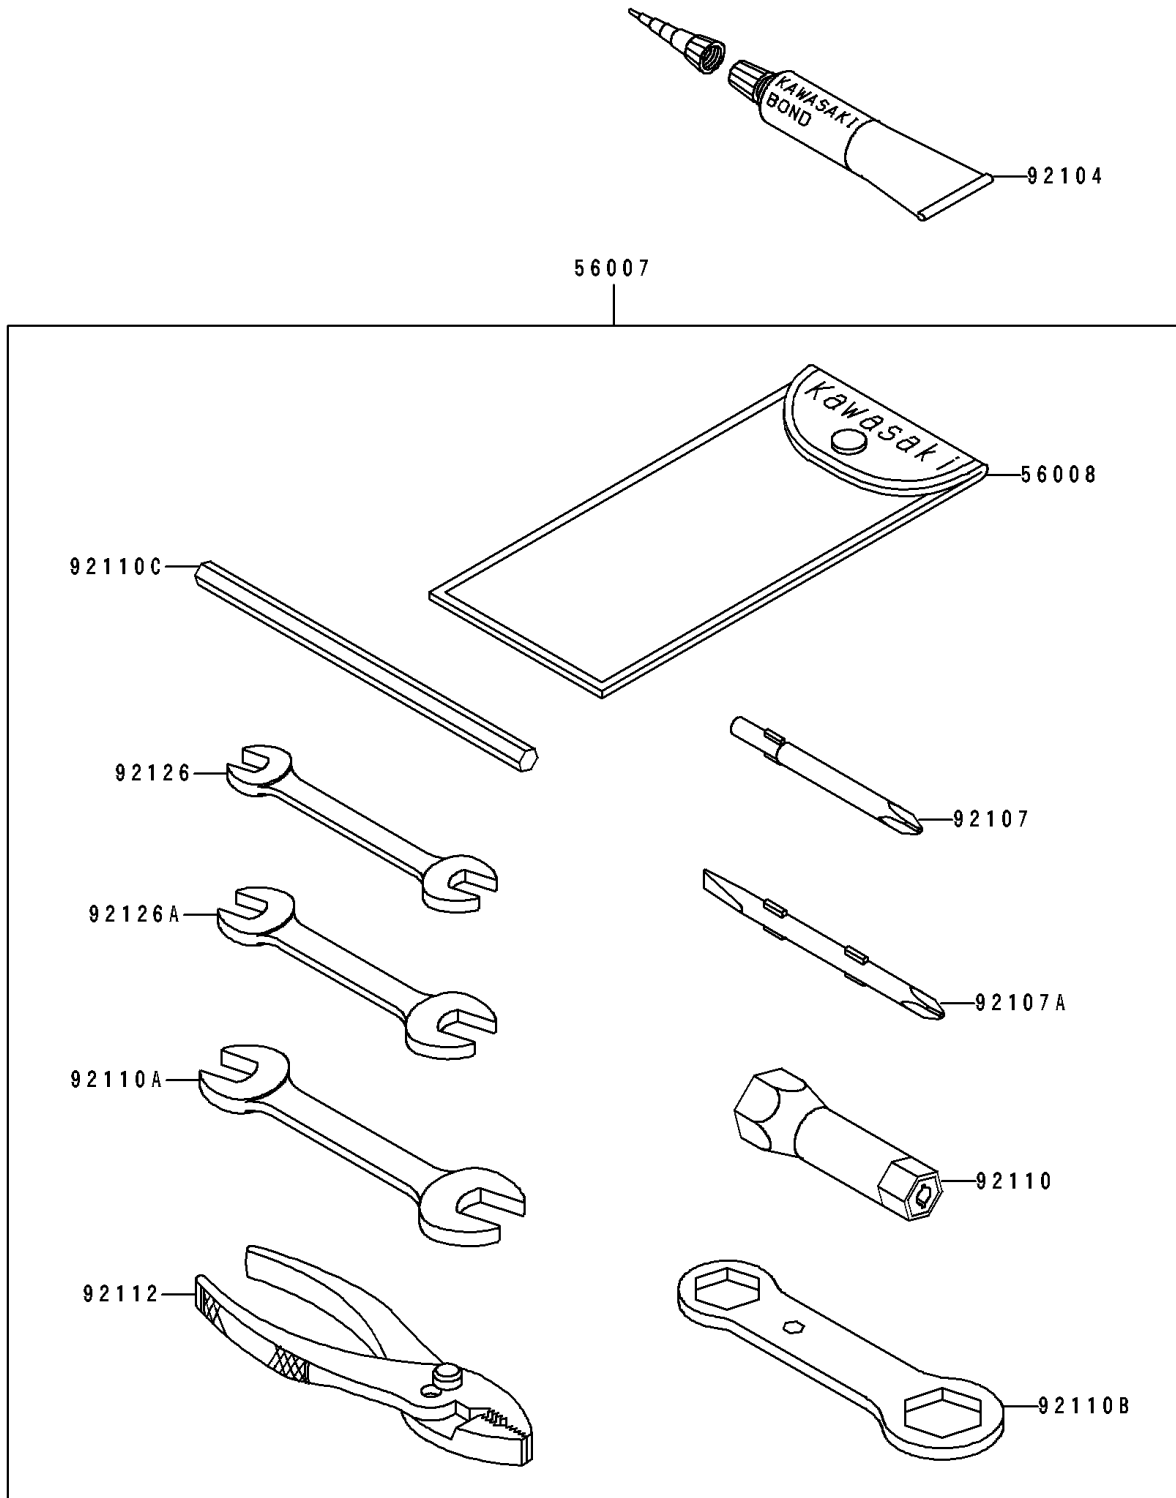

1991 550 SX PARTS DIAGRAM

Owner's Tools

F3182

1991 550 SX PARTS LIST

Owner's Tools

ITEM NAME	PART NUMBER	QUANTITY
TOOLKIT (Ref # 56007)	56007-3706	1
BAG,TOOL (Ref # 56008)	56008-1075	1
GASKET-LIQUID,TUBE,100G,SILVER (Ref # 92104)	92104-002	AR
TOOL-DRIVER,#3PHILLIPS (Ref # 92107)	92107-005	1
TOOL-DRIVER,#2PHILLIPS&SLOT (Ref # 92107A)	92107-1051	1
TOOL-WRENCH,BOX,21MM (Ref # 92110)	92110-1113	1
TOOL-WRENCH,OPEN END,14X17 (Ref # 92110A)	92110-1153	1
TOOL-WRENCH,BOX END,27X32 (Ref # 92110B)	92110-3701	1
TOOL-WRENCH,ALLEN BAR,8X160 (Ref # 92110C)	92110-3702	1
TOOL-PLIERS (Ref # 92112)	92112-003	1
TOOL-WRENCH,OPEN END,8X10 (Ref # 92126)	92126-001	1
TOOL-WRENCH,OPEN END,12X13 (Ref # 92126A)	92126-002	1