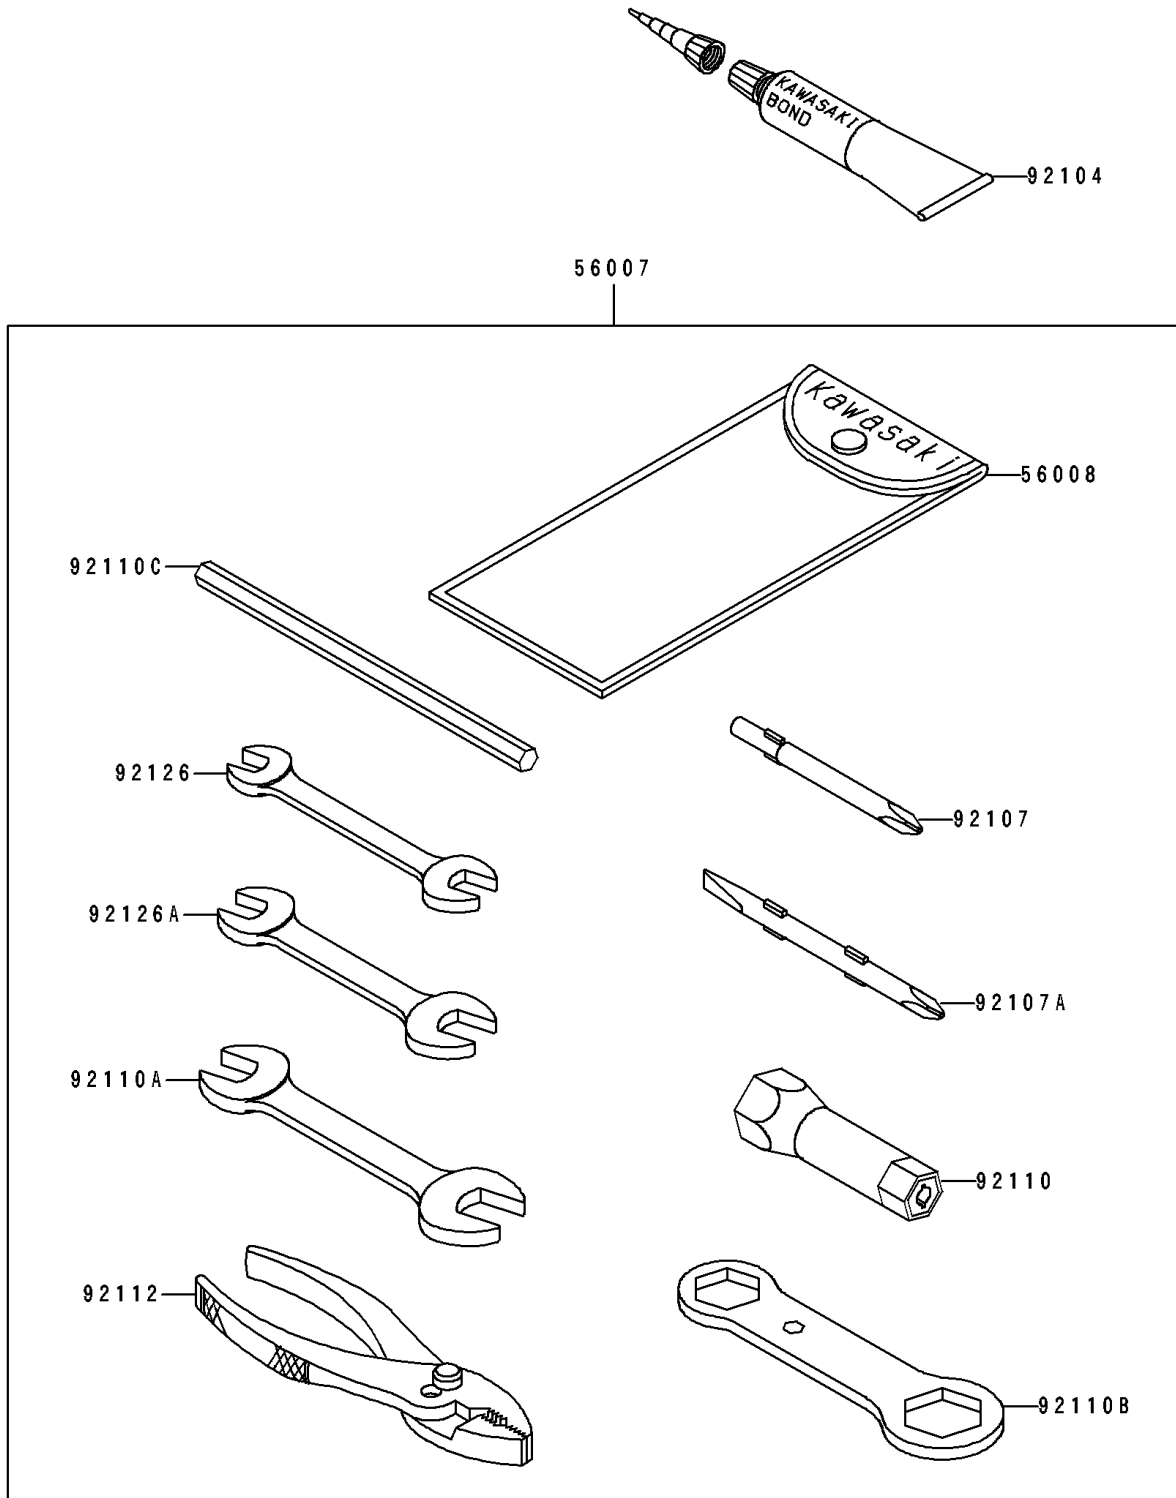

1994 550 SX PARTS DIAGRAM

Owner's Tools

F3182

1994 550 SX PARTS LIST

Owner's Tools

ITEM NAME	PART NUMBER	QUANTITY
TOOLKIT (Ref # 56007)	56007-3706	1
BAG,TOOL (Ref # 56008)	56008-1075	1
GASKET-LIQUID,TUBE,100G,SILVER (Ref # 92104)	92104-002	AR
TOOL-DRIVER,#3PHILLIPS (Ref # 92107)	92107-005	1
TOOL-DRIVER,#2PHILLIPS&SLOT (Ref # 92107A)	92107-1051	1
TOOL-WRENCH,BOX,21MM (Ref # 92110)	92110-1113	1
TOOL-WRENCH,OPEN END,14X17 (Ref # 92110A)	92110-1153	1
TOOL-WRENCH,BOX END,27X32 (Ref # 92110B)	92110-3701	1
TOOL-WRENCH,ALLEN BAR,8X160 (Ref # 92110C)	92110-3702	1
TOOL-PLIERS (Ref # 92112)	92112-003	1
TOOL-WRENCH,OPEN END,8X10 (Ref # 92126)	92126-001	1
TOOL-WRENCH,OPEN END,12X13 (Ref # 92126A)	92126-002	1