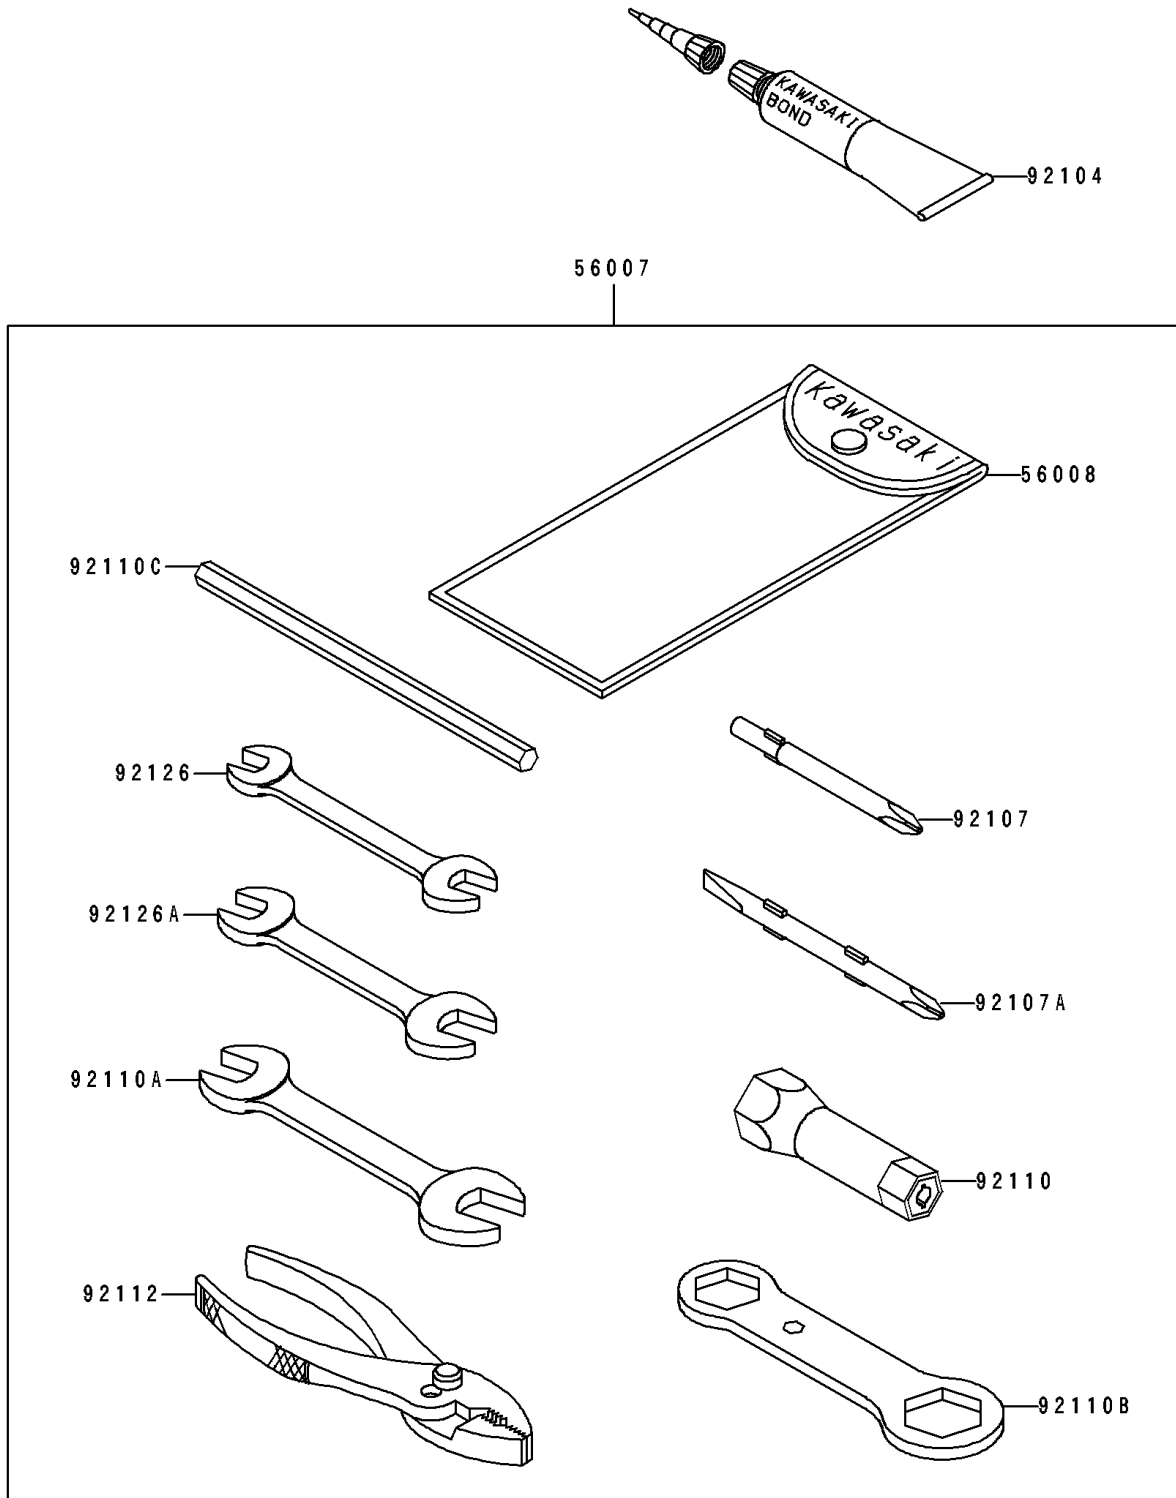

1995 550 SX PARTS DIAGRAM

Owner's Tools

F3182

1995 550 SX PARTS LIST

Owner's Tools

ITEM NAME	PART NUMBER	QUANTITY
TOOLKIT (Ref # 56007)	56007-3706	1
BAG,TOOL (Ref # 56008)	56008-1075	1
GASKET-LIQUID,TUBE,100G,SILVER (Ref # 92104)	92104-002	AR
TOOL-DRIVER,#3PHILLIPS (Ref # 92107)	92107-005	1
TOOL-DRIVER,#2PHILLIPS&SLOT (Ref # 92107A)	92107-1051	1
TOOL-WRENCH,BOX,21MM (Ref # 92110)	92110-1113	1
TOOL-WRENCH,OPEN END,14X17 (Ref # 92110A)	92110-1153	1
TOOL-WRENCH,BOX END,27X32 (Ref # 92110B)	92110-3701	1
TOOL-WRENCH,ALLEN BAR,8X160 (Ref # 92110C)	92110-3702	1
TOOL-PLIERS (Ref # 92112)	92112-003	1
TOOL-WRENCH,OPEN END,8X10 (Ref # 92126)	92126-001	1
TOOL-WRENCH,OPEN END,12X13 (Ref # 92126A)	92126-002	1