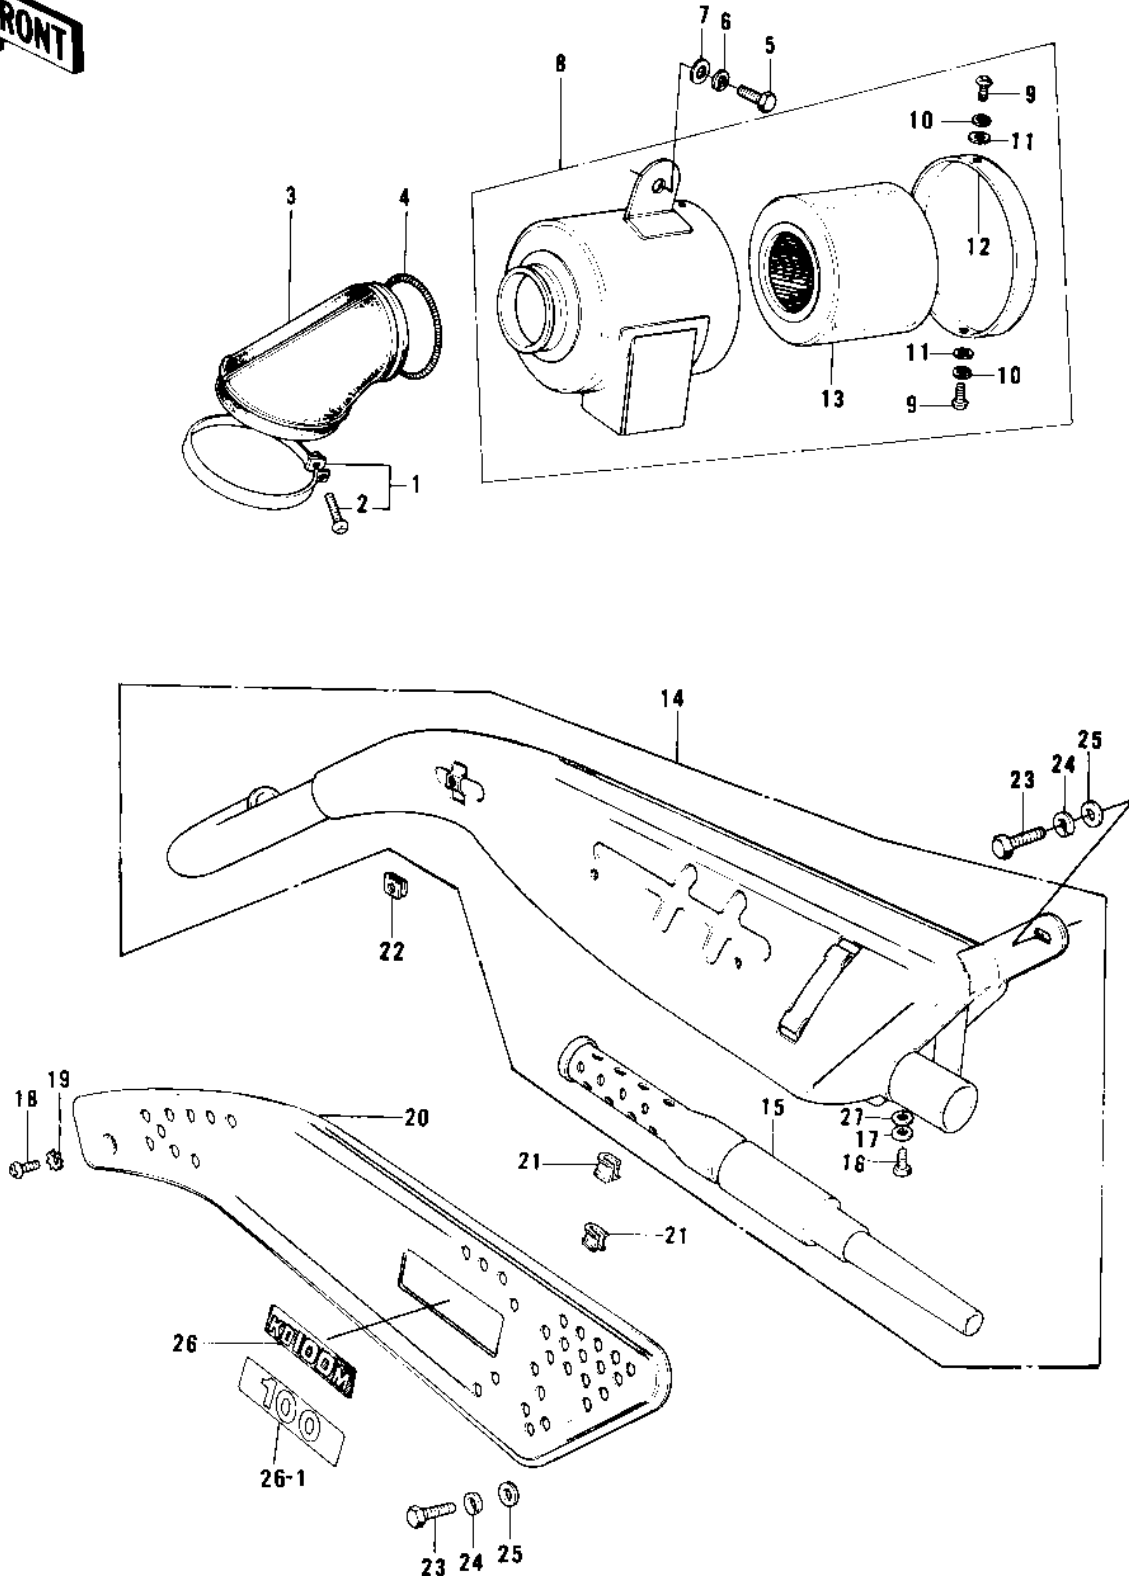

# 1979 KD100-M4 PARTS DIAGRAM

AIR CLEANER/MUFFLER

# 1979 KD100-M4 PARTS LIST

## AIR CLEANER/MUFFLER

ITEM NAME	PART NUMBER	QUANTITY
CLAMP-AIR CLEANER (Ref # 1)	92037-068	
SCREW PAN HEAD 6X35 (Ref # 2)	220B0635	
CONNECTOR,AIR CLEANER (Ref # 3)	11026-009	
SPRING COIL (Ref # 4)	92081-047	
SCREW PAN HEAD 6X12 (Ref # 5)	220B0612	
WASHER SPRING 6MM (Ref # 6)	461F0600	
WASHER PLAIN 6MM (Ref # 7)	411B0600	
AIR CLEANER ASY,BLACK (Ref # 8)	11010-068-10	
SCREW PAN HEAD 5X8 (Ref # 9)	220B0508	
WASHER SPRING 5MM (Ref # 10)	461F0500	
WASHER PLAIN 5MM (Ref # 11)	411B0500	
CAP,AIR CLEANER (Ref # 12)	11012-041	
ELEMENT,AIR,CLNR (Ref # 13)	11013-044	
MUFFLER ASSY,F.BLACK (Ref # 14)	18001-167-21	
BAFFLE TUBE (Ref # 15)	18033-096	
BOLT,6X10 (Ref # 16)	112G0610	
WASHER PLAIN 6MM (Ref # 17)	410B0600	
SCREW PAN HEAD 6X12 (Ref # 18)	220E0612	
WASHER LOCK 6MM (Ref # 19)	463H0600	
COVER,MUFFLER (Ref # 20)	18064-018	
INSULATOR (Ref # 21)	18065-007	
INSULATOR-HEAT (Ref # 22)	18065-009	
BOLT-SMALL-UPSET,8X16 (Ref # 23)	115G0816	
WASHER SPRING 8MM (Ref # 24)	461F0800	
WASHER PLAIN 8MM (Ref # 25)	411B0800	
EMBLEM,SIDE COVER (Ref # 26)	56018-218	
EMBLEM,MUFFLER COVER (Ref # 26-1)	56018-1043	
WASHER-PLAIN (Ref # 27)	92022-183	