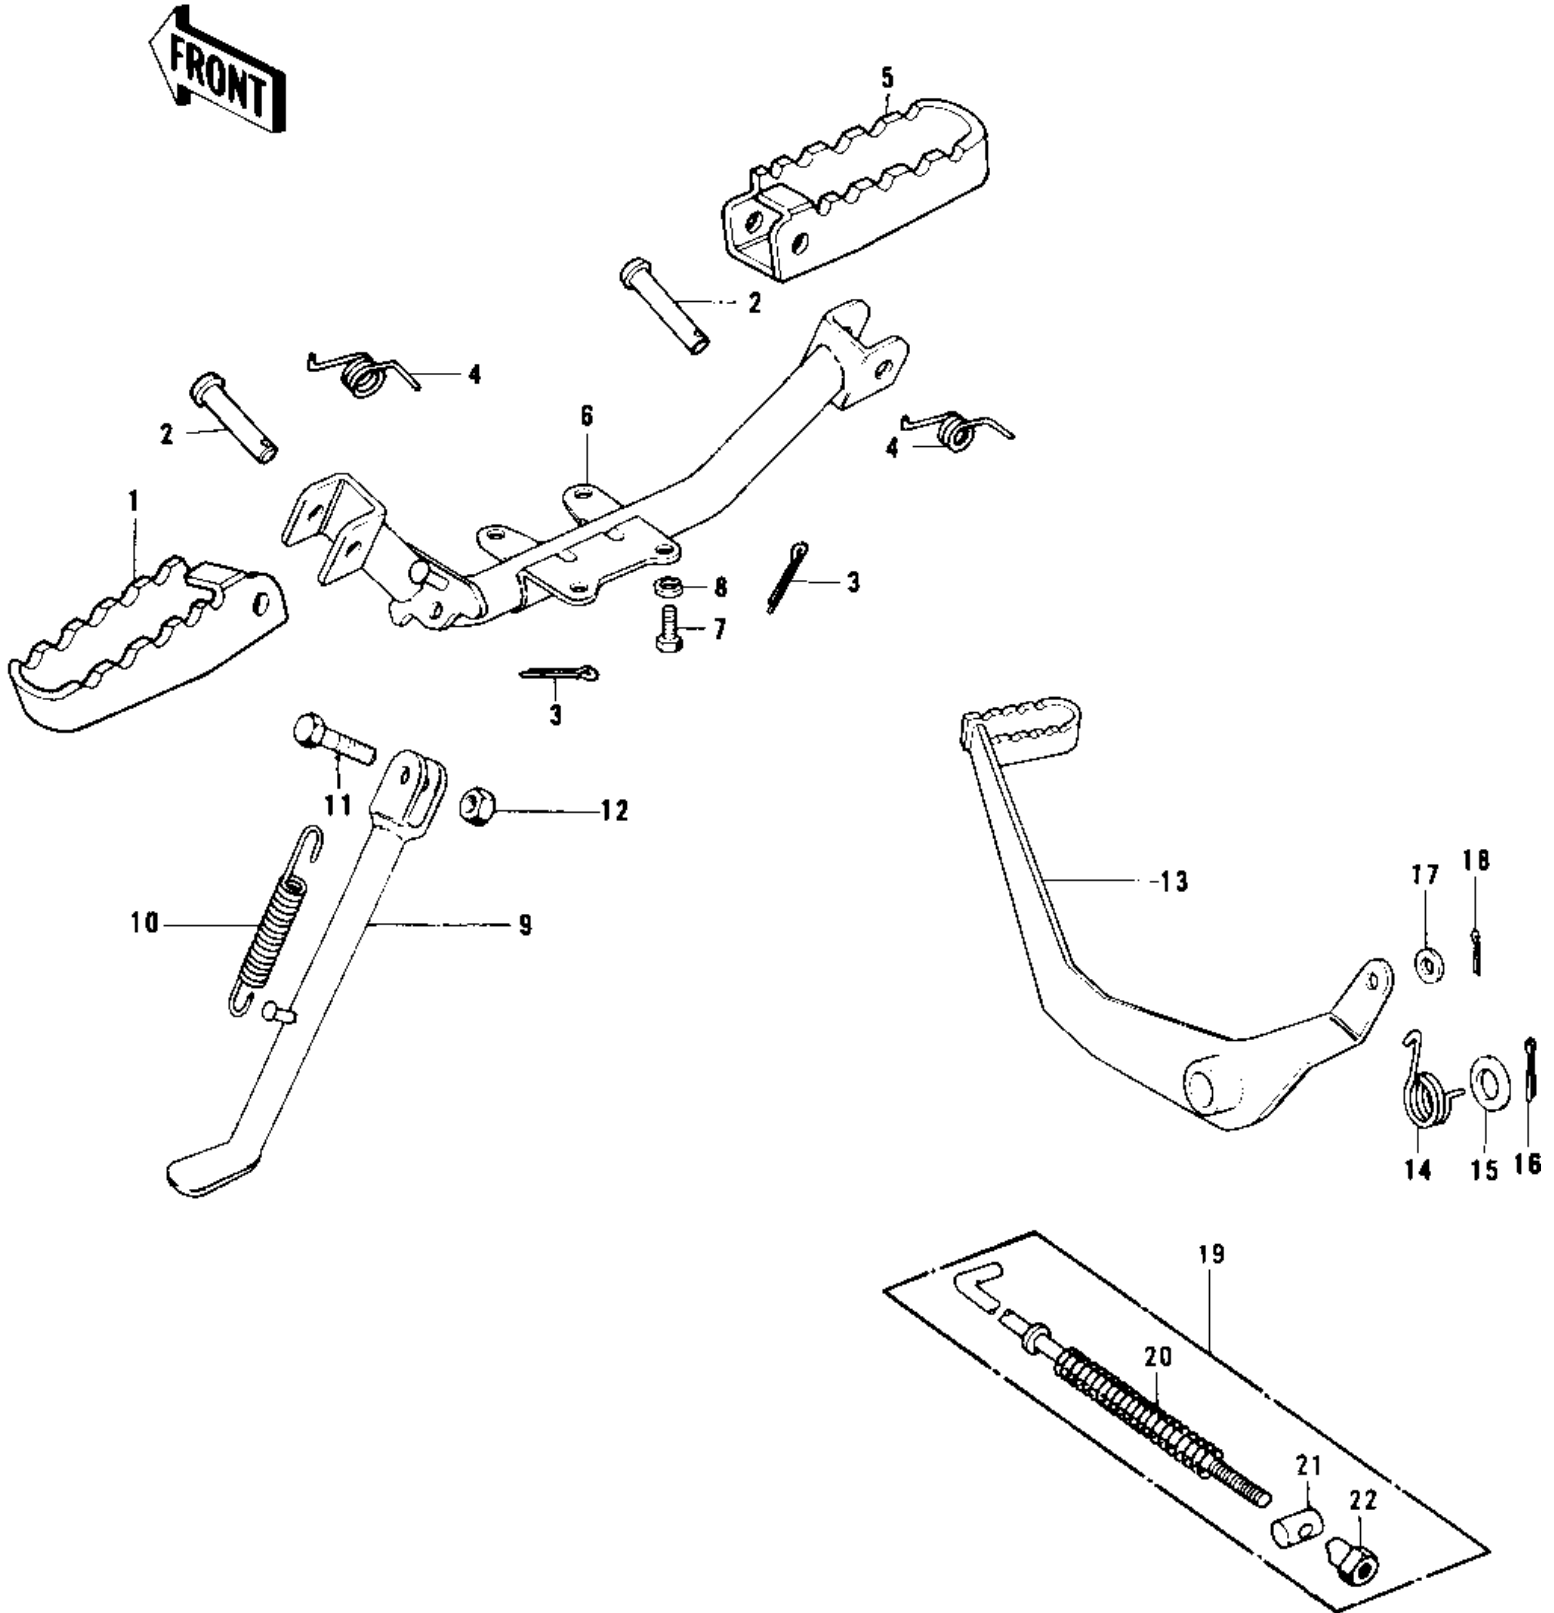

# 1979 KD100-M4 PARTS DIAGRAM

FOOTRESTS/STAND/BRAKE PEDAL

# 1979 KD100-M4 PARTS LIST

## FOOTRESTS/STAND/BRAKE PEDAL

ITEM NAME	PART NUMBER	QUANTITY
BAR,L.H FOOTREST (Ref # 1)	34028-024	
PIN-FOOTREST BAR FIT (Ref # 2)	92043-080	
PIN COTTER 2.5X16 (Ref # 3)	550D2516	
SPRING,FOOTRESTBAR (Ref # 4)	92083-027	
BAR,R.H FOOTREST (Ref # 5)	34028-023	
BAR,FOOTREST (Ref # 6)	34002-047	
BOLT-SMALL-UPSET,8X18 (Ref # 7)	115G0818	
WASHER SPRING 6MM (Ref # 8)	461F0600	
STAND-SIDE (Ref # 9)	34024-1013	
STAND-SIDE (Ref # 9)	34024-1013	
BOLT,HEX HEAD,10X25 (Ref # 11)	113G1025	
BOLT,10X28 (Ref # 11)	113G1028	
NUT,10MM (Ref # 12)	314B1000	
PEDAL,BRAKE (Ref # 13)	43001-062	
SPRING-BRAKE PEDAL (Ref # 14)	43005-020	
WASHER BRAKE PEDAL (Ref # 15)	92022-085	
UNAVAILABLE IN PRICE BOOK (Ref # 16)	530D3030	
WASHER PLAIN 6MM (Ref # 17)	410B0600	
PIN COTTER 2.0X15 (Ref # 18)	550D2015	
ROD ASSY,REAR BRAKE (Ref # 19)	43010-5004	
SPRING,BRAKE ROD (Ref # 20)	43012-001	
PIN BRAKE (Ref # 21)	92043-039	
NUT-BRAKE ROD ADJUST (Ref # 22)	92015-042	