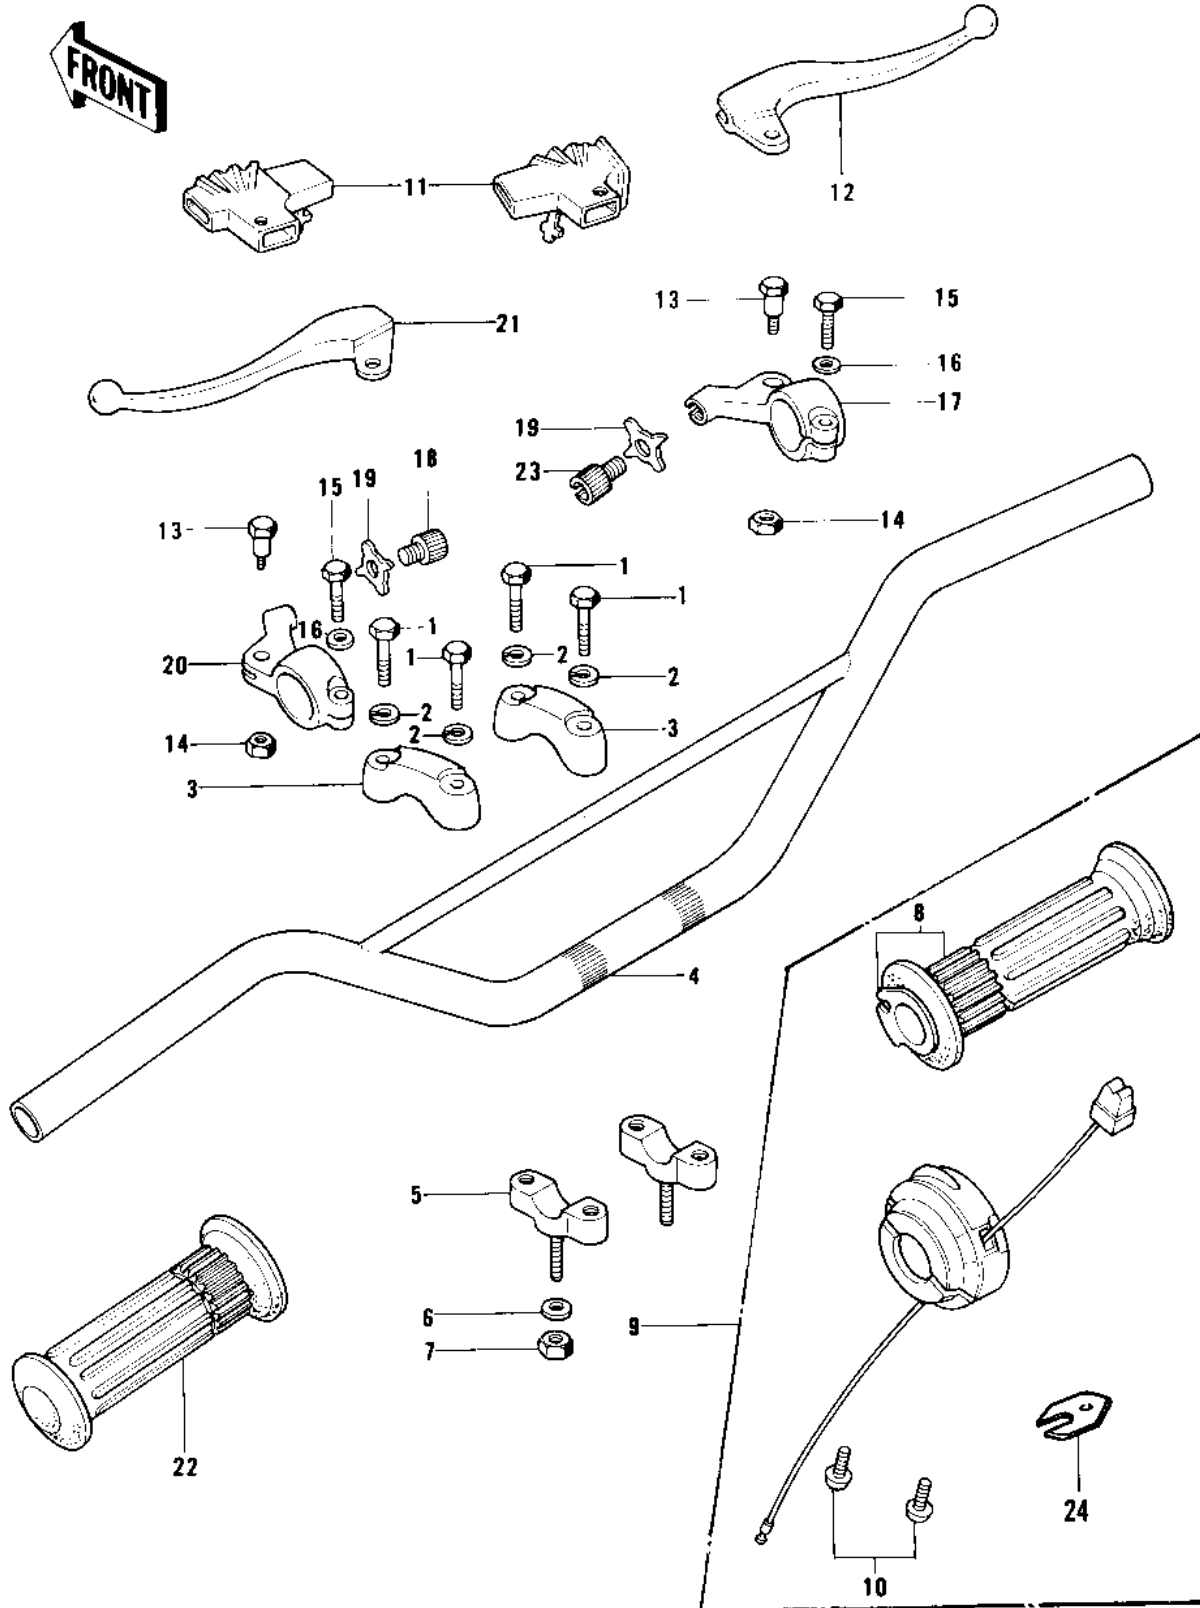

1976 KD100-M1 PARTS DIAGRAM

HANDLEBAR

1976 KD100-M1 PARTS LIST

HANDLEBAR

ITEM NAME	PART NUMBER	QUANTITY
BOLT 8X38 (Ref # 1)	92001-1405	4
WASHER SPRING 8MM (Ref # 2)	461F0800	4
HOLDER UPPER HANDLEBAR (Ref # 3)	46012-004	2
HANDLEBAR (Ref # 4)	46004-024	1
HOLDER,HANDLEBAR,BUFF (Ref # 5)	46012-002-80	2
WASHER SPRING 10MM (Ref # 6)	461F1000	2
NUT,10MM (Ref # 7)	314B1000	2
GRIP ASSY,THROTTLE (Ref # 8)	46019-039	1
CASE ASSY,R.H (Ref # 9)	46018-047	1
SCREW-PAN-CROS,5X25 (Ref # 10)	220B0525	2
BOOTS,LEVER HOLDER (Ref # 11)	49006-1017	2
LEVER FRONT BRAKE (Ref # 12)	46058-004	1
BOLT,HEX HEAD,5X22 (Ref # 13)	92007-046	2
NUT-LOCK,5MM (Ref # 14)	92019-014	2
BOLT, HEX HEAD 6X22 (Ref # 15)	110N0622	2
BOLT HEX HEAD 6X25 (Ref # 15)	110N0625	2
WASHER PLAIN 6MM (Ref # 16)	411B0600	2
HOLDER-FR BRAKE LEVER (Ref # 17)	46060-006	1
SCREW,CABLE ADJUST (Ref # 18)	46055-009	1
SCREW CABLE ADJUST (Ref # 18)	46055-003	1
NUT-LOCK (Ref # 19)	46056-005	2
HOLDER,CLUTCH LEVER (Ref # 20)	46094-010	1
HOLDER,CL LEVER,F.BLK (Ref # 20)	46094-015-21	1
LEVER-CLUTCH (Ref # 21)	46092-015	1
RUBBER,L.H GRIP (Ref # 22)	46075-029	1
SCREW,CABLE ADJUST (Ref # 23)	46055-009	1
SCREW,CABLE ADJUST (Ref # 23)	46055-010	1
HOLDER,CONTROL (Ref # 24)	46037-024	1